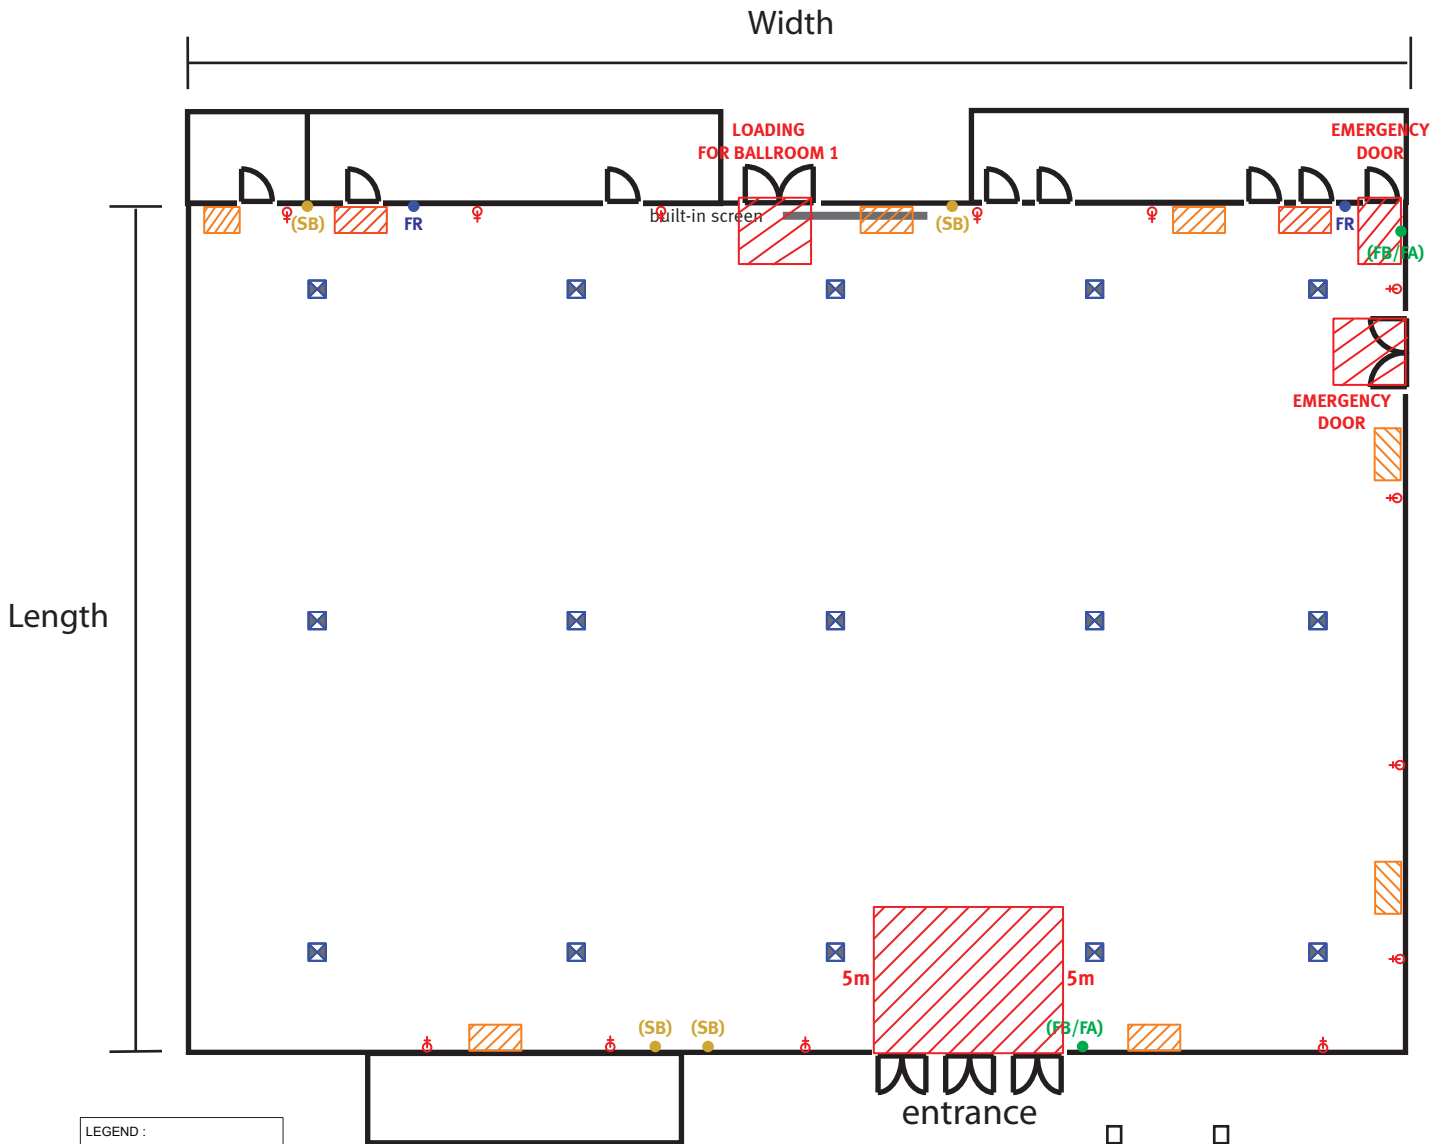

Kuala Lumpur Convention Centre

BALLROOM 1

KUALA LUMPUR
CONVENTION CENTRE
EVT FP002

L : 28.37 m x W : 41.6 m x H : 9.0 M

LEGEND :	
FR	FIRE EXTINGUISHER
HR	HOSE REEL
FA	FIRE ALARM
FB	FIRE BREAK GLASS
[Red Hatched Box]	NON BUILD UP AREA
DC	DOOR CONTROLLER
SB	SUIS BOARD
[Blue Square with X]	2 X 13 AMP / DATA X 4
[Red Circle with +]	13 AMP OUTLET