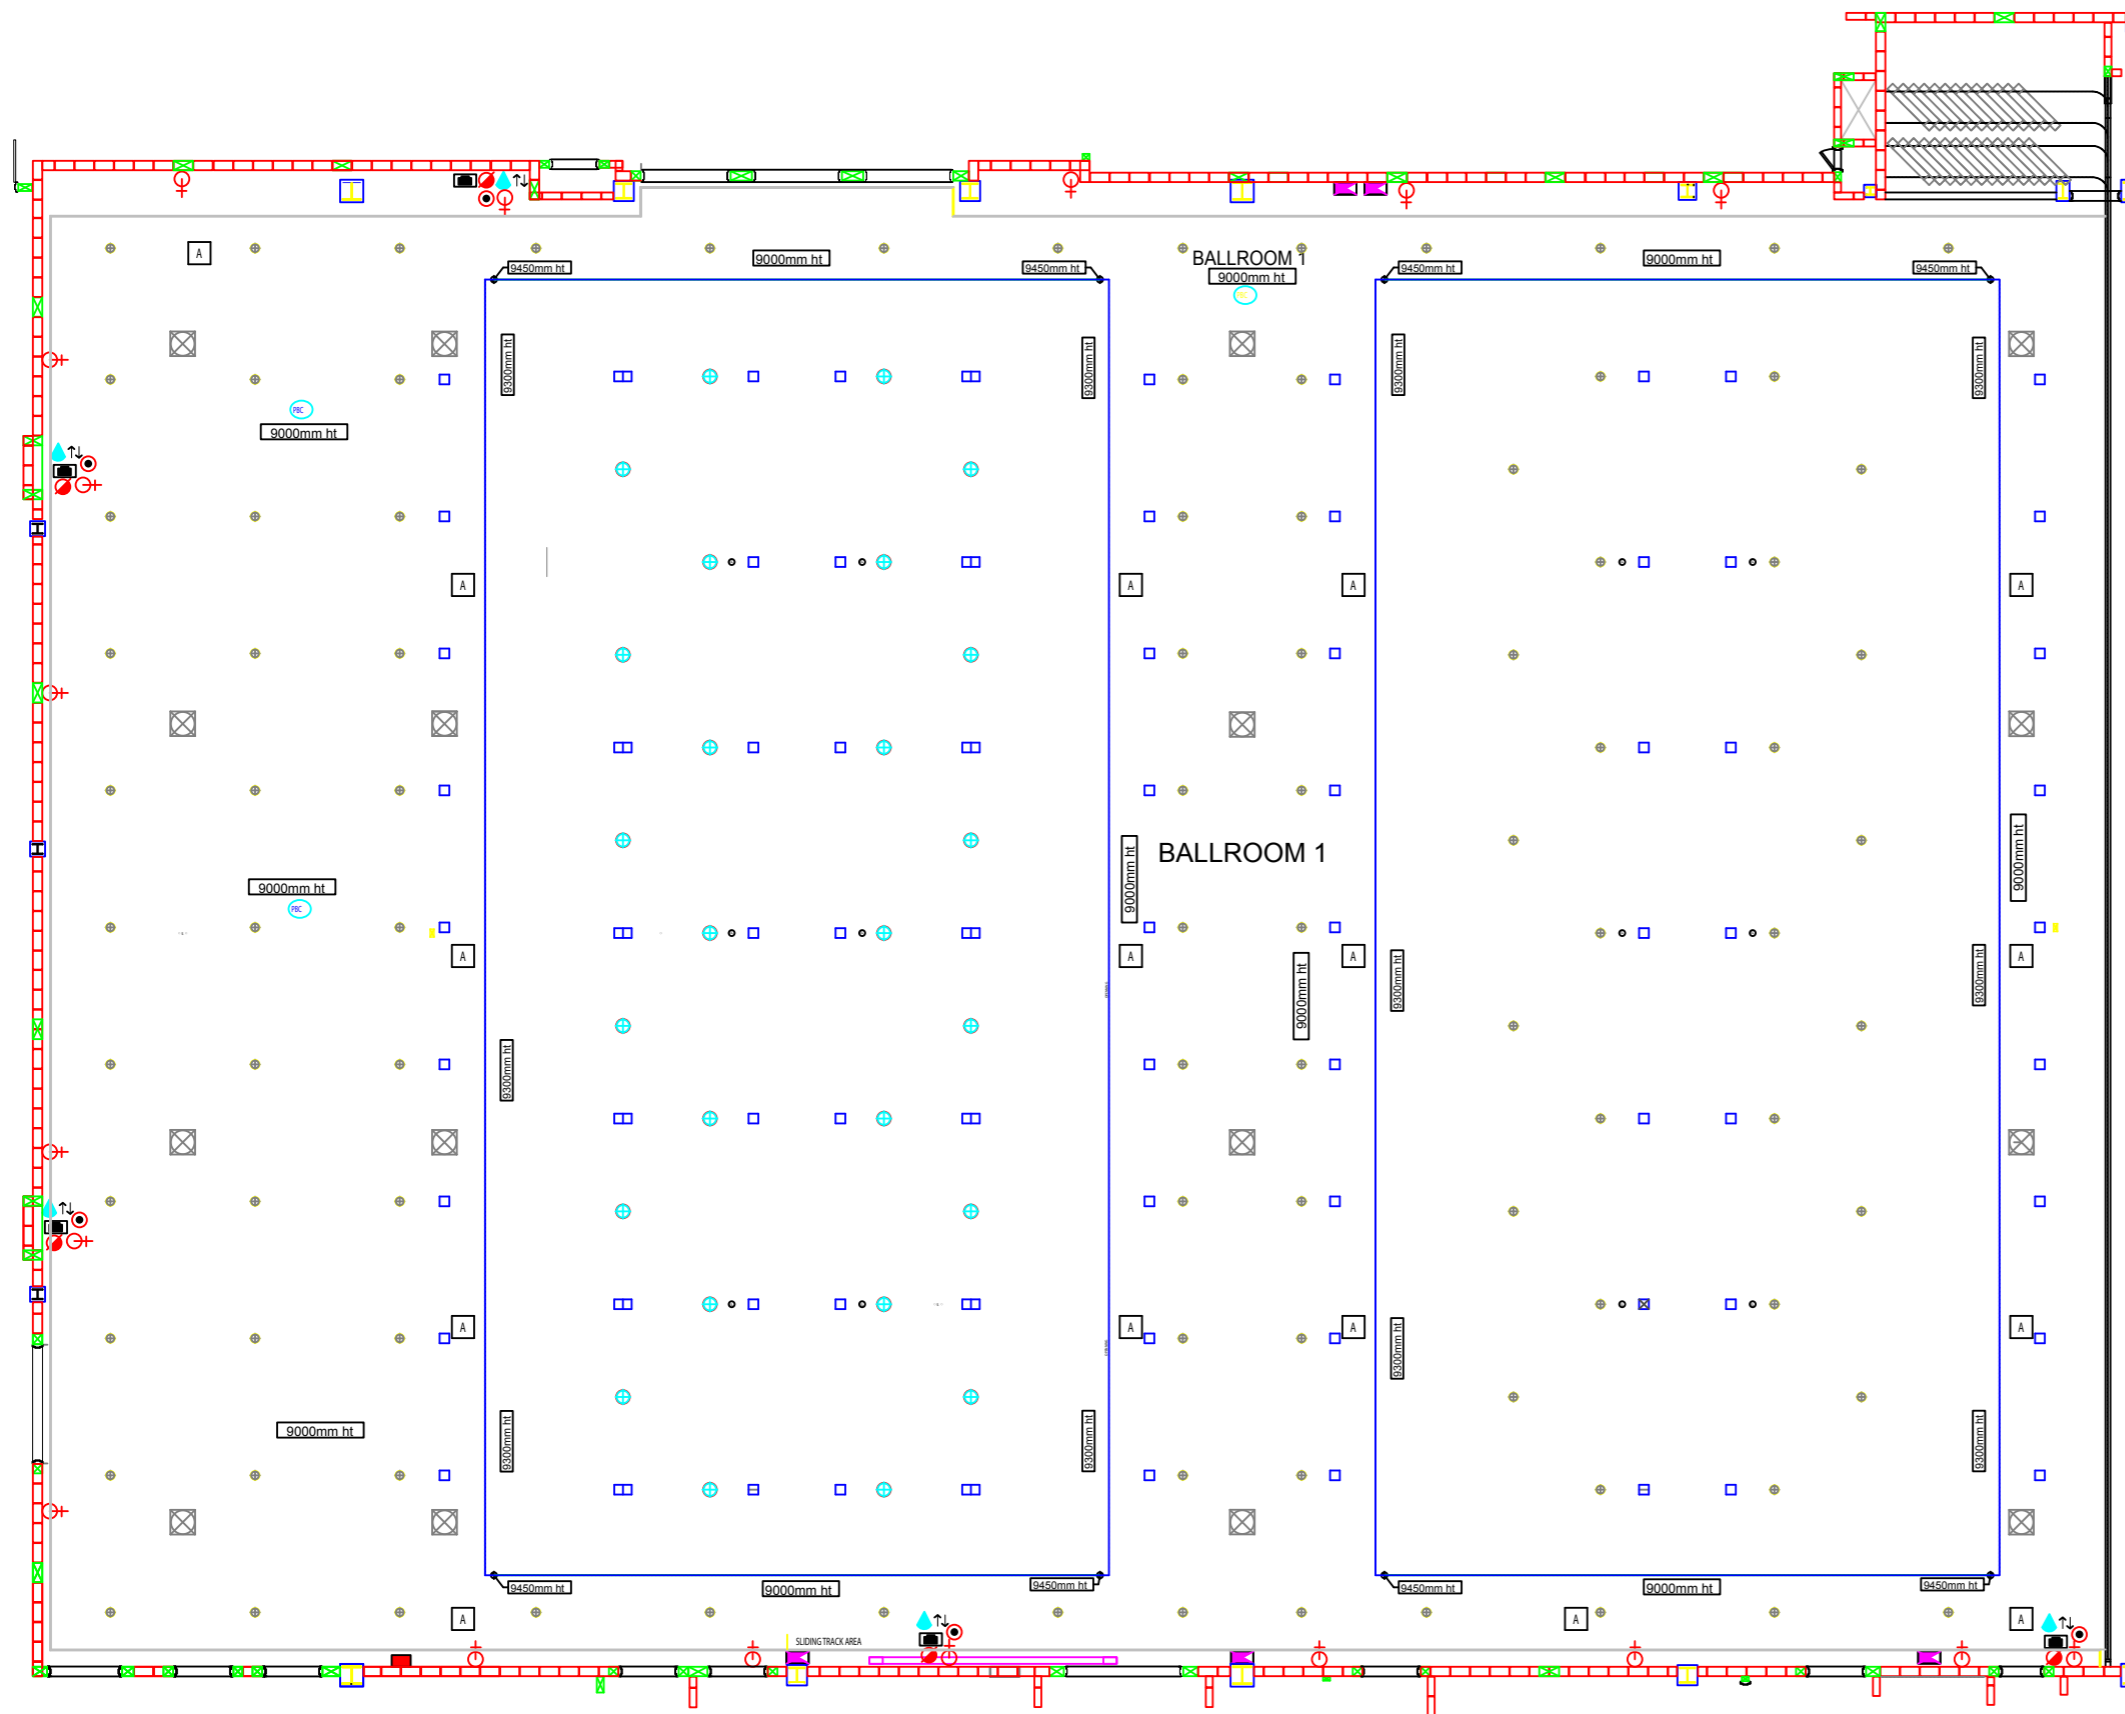

BALLROOM 1 ESSENTIAL SERVICES PLAN

LEGENDS:			
	10 WATT CEILING SPEAKER		RIGGING POINT
	CEILING SPEAKER WITH INDICATIVE LED		HIDDEN FLUORESCENT LIGHT
	SPRINKLER		HIDDEN A/C LINEAR DIFFUSER
	PHOTOELECTRIC SMOKE DETECTOR		AV SPEAKER
	DATA PORT ON CEILING		1/4\"/>
	455MM X 455MM ACCESS PANEL		GT32 250W TUNGSTEN HALOGEN
	1200MM 2 SLOT AIR RETURN GRILL		GT32 250W TUNGSTEN HALOGEN WALL WASHER
	1200MM 2 SLOT AIR SUPPLY GRILL		2 x QR111 Pin Spot Lighting
	1 x 36W T28 overlapping fluorescent		4 x QR111 Pin Spot Lighting
	AV Antenna		

LEGENDS:			
	2 X 13 AMP OUTLET		100 AMP 3 PHASE (LUG TAP IN)
	2 X 13 AMP / DATA X 4		PROJECTOR SCREEN
	RGB/MIKE PATCHING		
	WATER / WASTE		
	32 AMP 3 PHASE		
	SATELLITE		
	DATA POINT		

KUALA LUMPUR
CONVENTION CENTRE