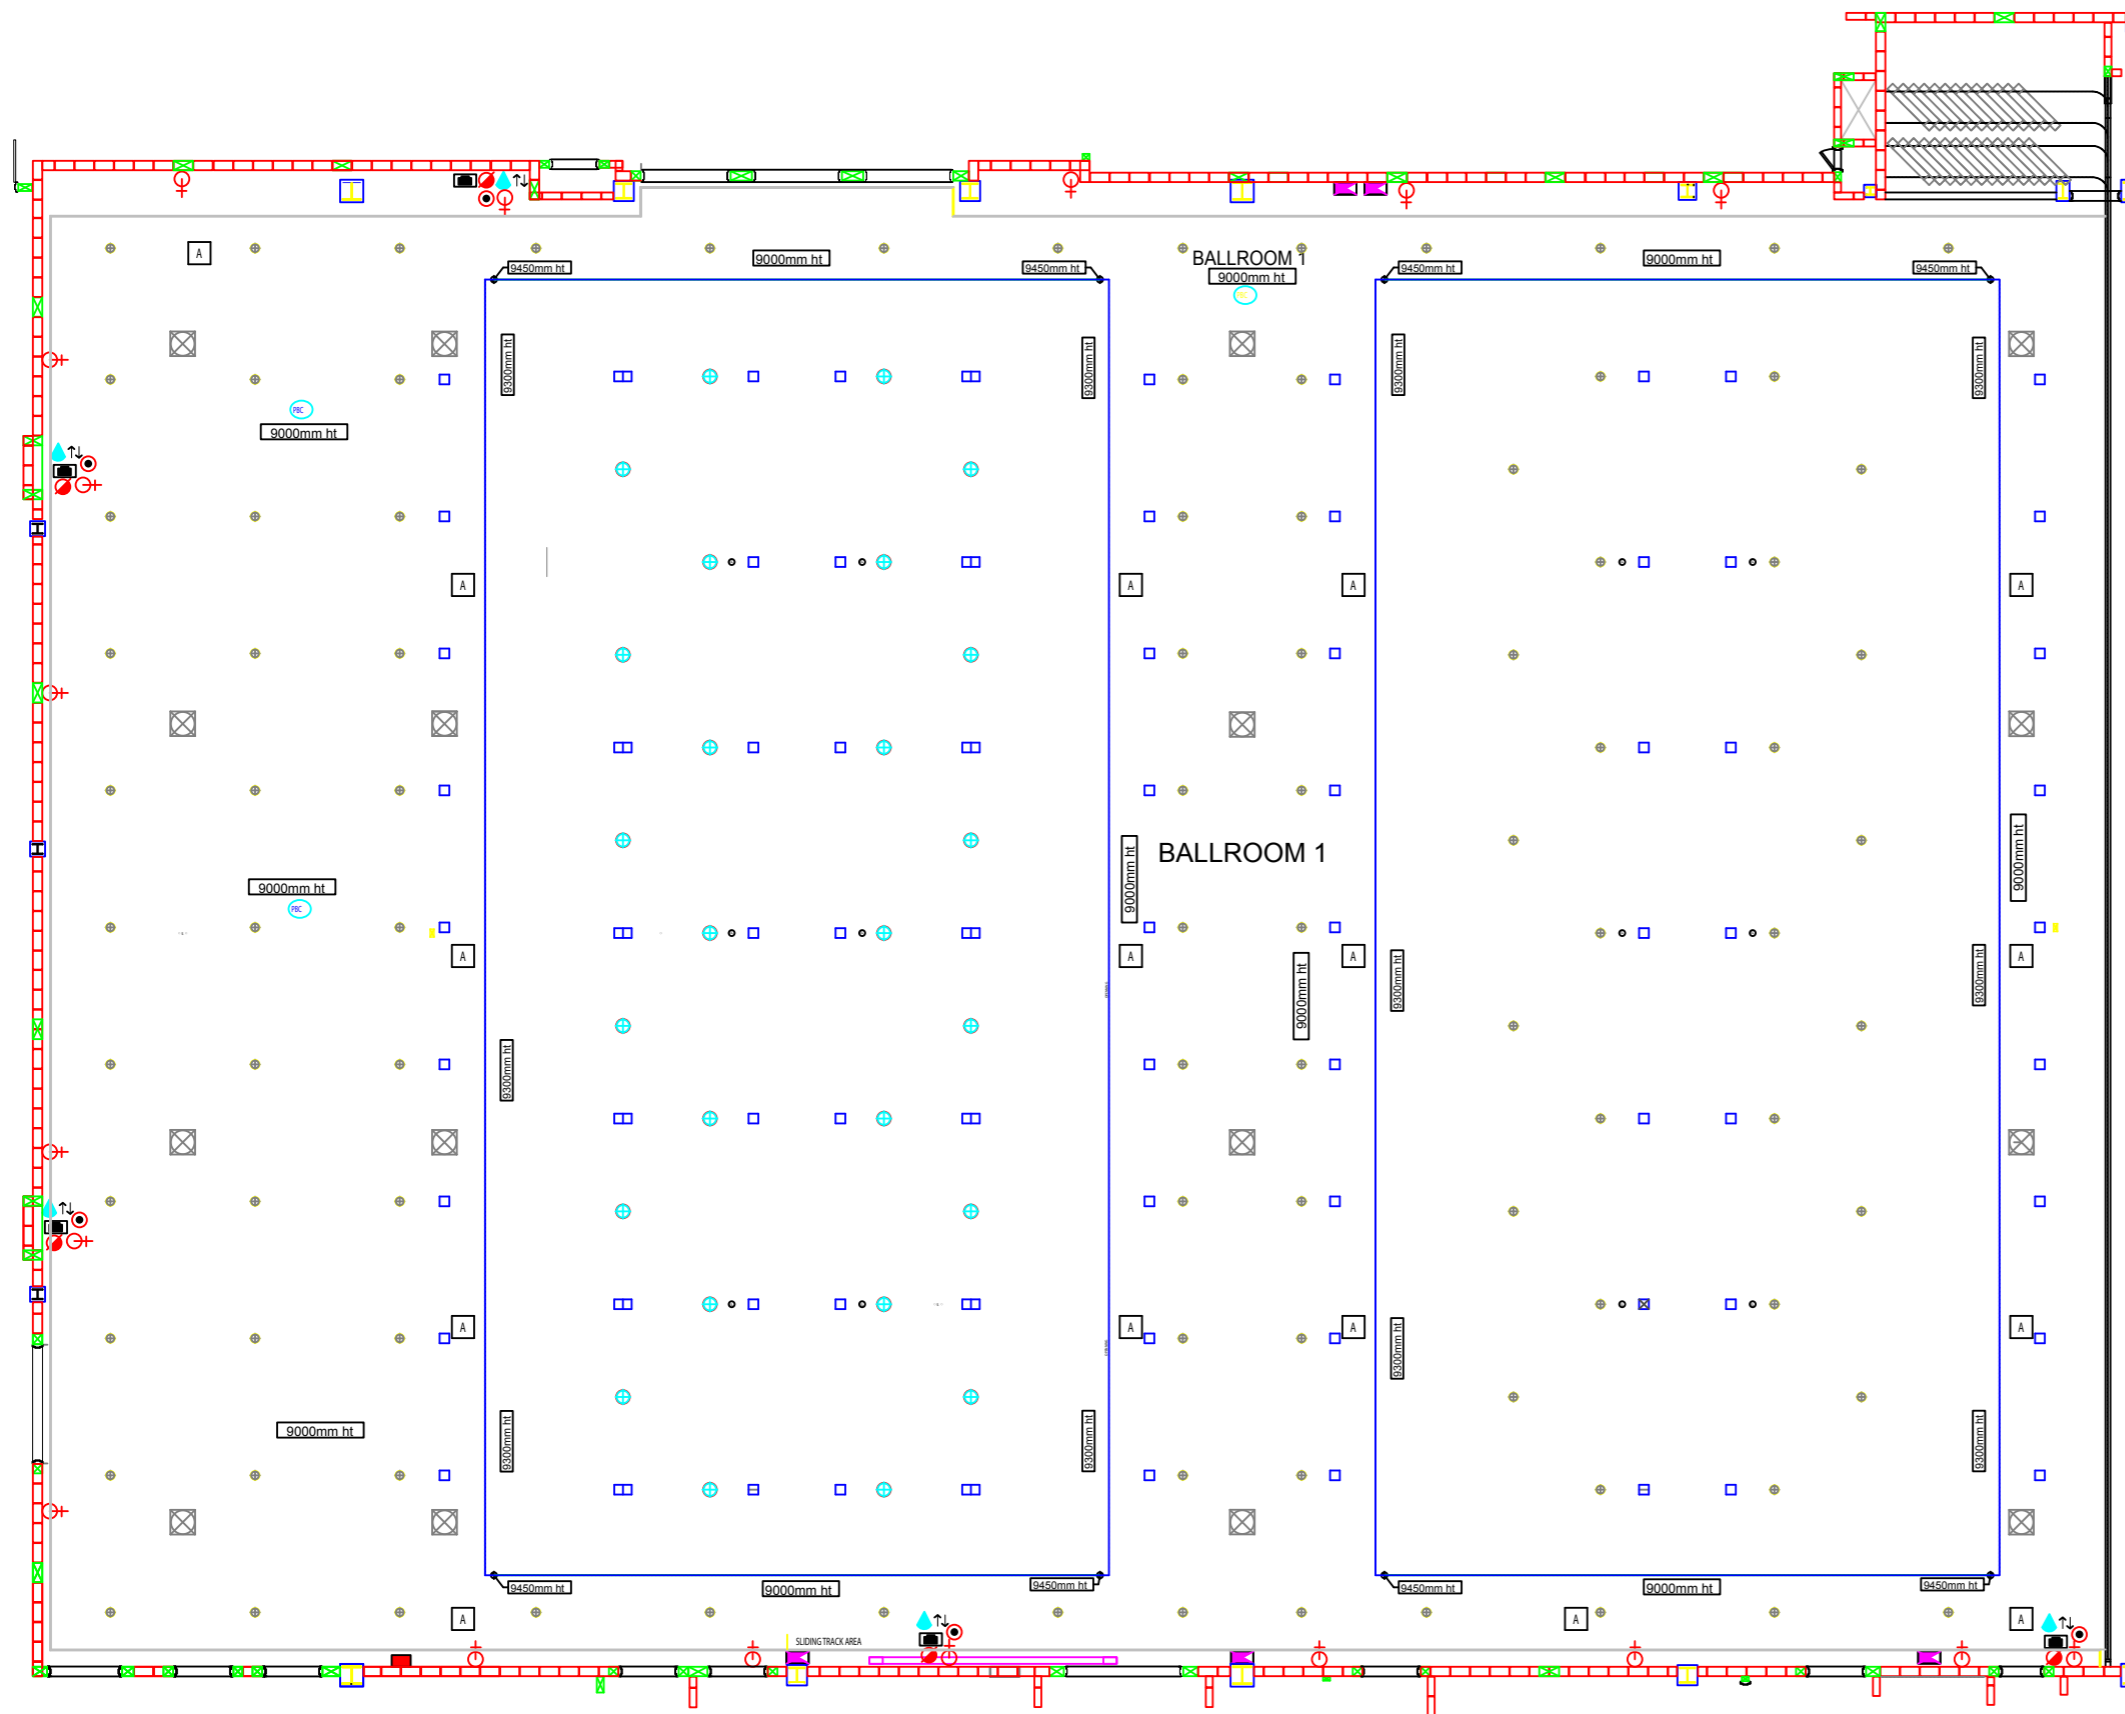

BALLROOM 1 ESSENTIAL SERVICES PLAN

LEGENDS:			
	10 WATT CEILING SPEAKER		RIGGING POINT
	CEILING SPEAKER WITH INDICATIVE LED		HIDDEN FLUORESCENT LIGHT
	SPRINKLER		HIDDEN A/C LINEAR DIFFUSER
	PHOTOELECTRIC SMOKE DETECTOR		AV SPEAKER
	DATA PORT ON CEILING		1/4\"/>
	455MM X 455MM ACCESS PANEL		GT32 250W TUNGSTEN HALOGEN
	1200MM 2 SLOT AIR RETURN GRILL		GT32 250W TUNGSTEN HALOGEN WALL WASHER
	1200MM 2 SLOT AIR SUPPLY GRILL		2 x QR111 Pin Spot Lighting
	1 x 36W T28 overlapping fluorescent		4 x QR111 Pin Spot Lighting
	AV Antenna		

LEGENDS:			
	2 X 13 AMP OUTLET		100 AMP 3 PHASE (LUG TAP IN)
	2 X 13 AMP / DATA X 4		PROJECTOR SCREEN
	RGB/MIKE PATCHING		
	WATER / WASTE		
	32 AMP 3 PHASE		
	SATELLITE		
	DATA POINT		