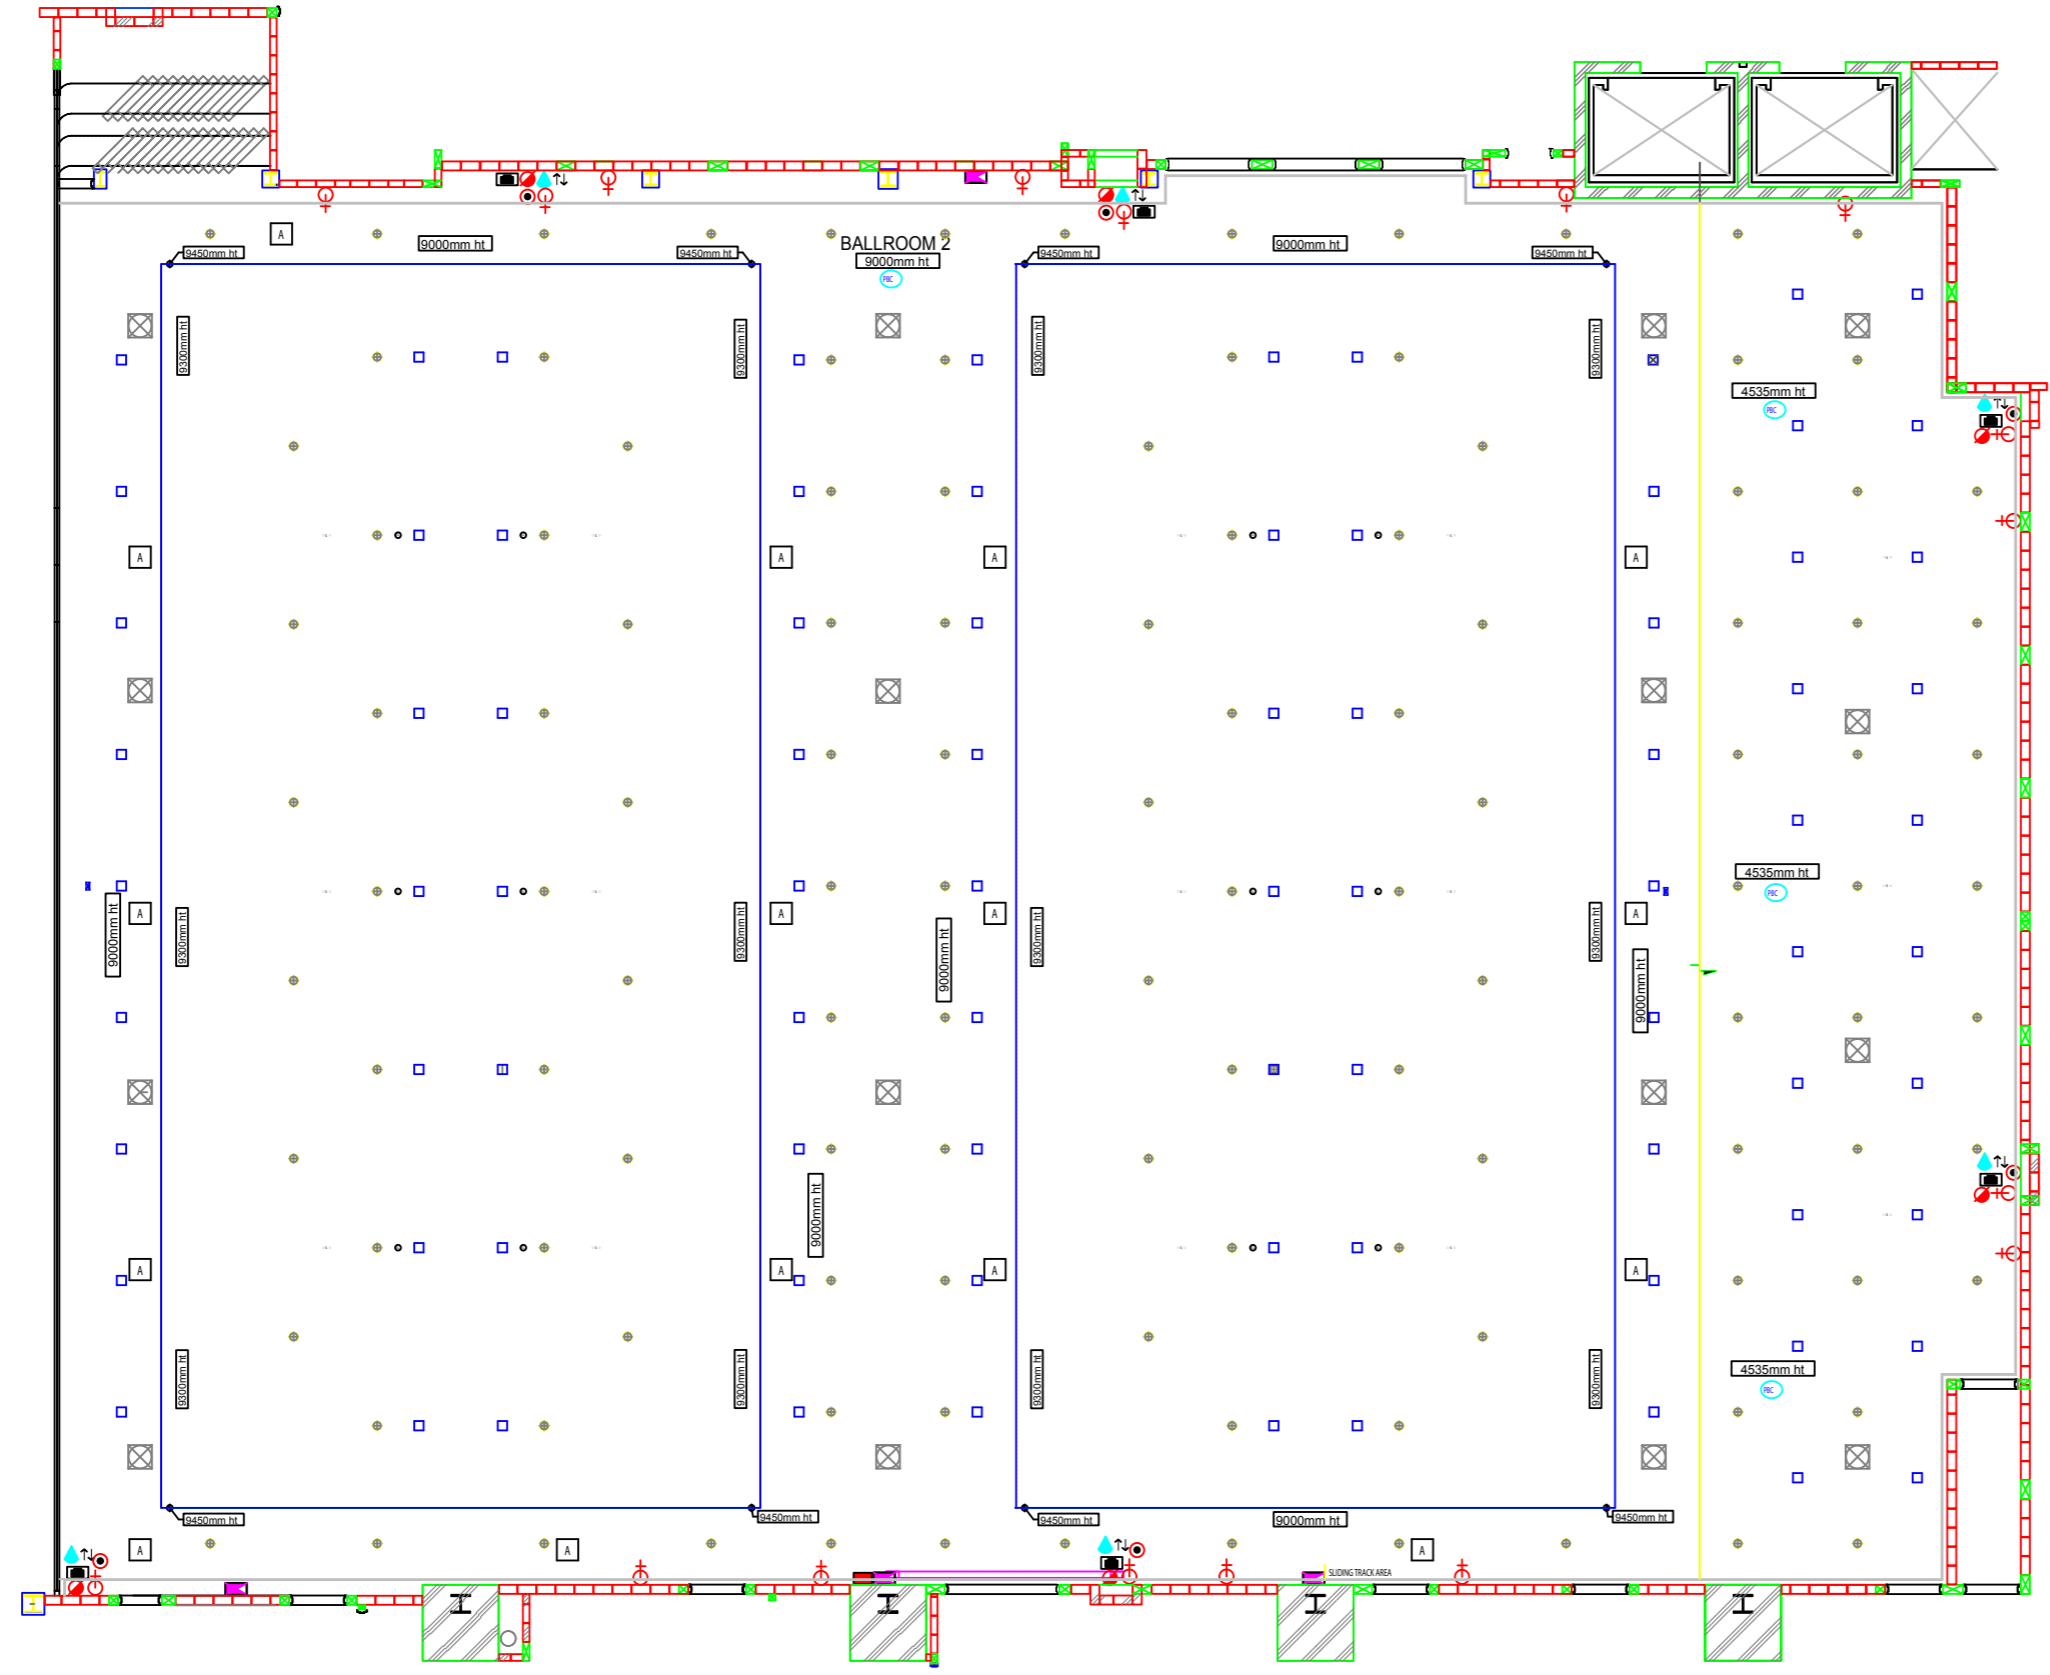

BALLROOM 2 ESSENTIAL SERVICES PLAN

LEGENDS:

	10 WATT CEILING SPEAKER		RIGGING POINT
	CEILING SPEAKER WITH INDICATIVE LED		HIDDEN FLUORESCENT LIGHT
	SPRINKLER		HIDDEN A/C LINEAR DIFFUSER
	PHOTOELECTRIC SMOKE DETECTOR		AV SPEAKER
	DATA PORT ON CEILING		1/4\"/>
	450MM X 450MM ACCESS PANEL		QT32 250W TUNGSTEN HALOGEN
	1200MM 2 SLOT AIR RETURN GRILL		QT32 250W TUNGSTEN HALOGEN WALL WASHER
	1200MM 2 SLOT AIR SUPPLY GRILL		2 x QR111 Pin Spot Lighting
	1 x 36W T28 overlapping fluorescent		4 x QR111 Pin Spot Lighting
	AV Antenna		

LEGENDS:

	2 X 13 AMP OUTLET		100 AMP 3 PHASE (LUG TAP IN)
	2 X 13 AMP / DATA X 4		PROJECTOR SCREEN
	RIGGING PATCHING		
	WATER / WASTE		
	32 AMP 3 PHASE		
	SATELLITE		
	DATA POINT		