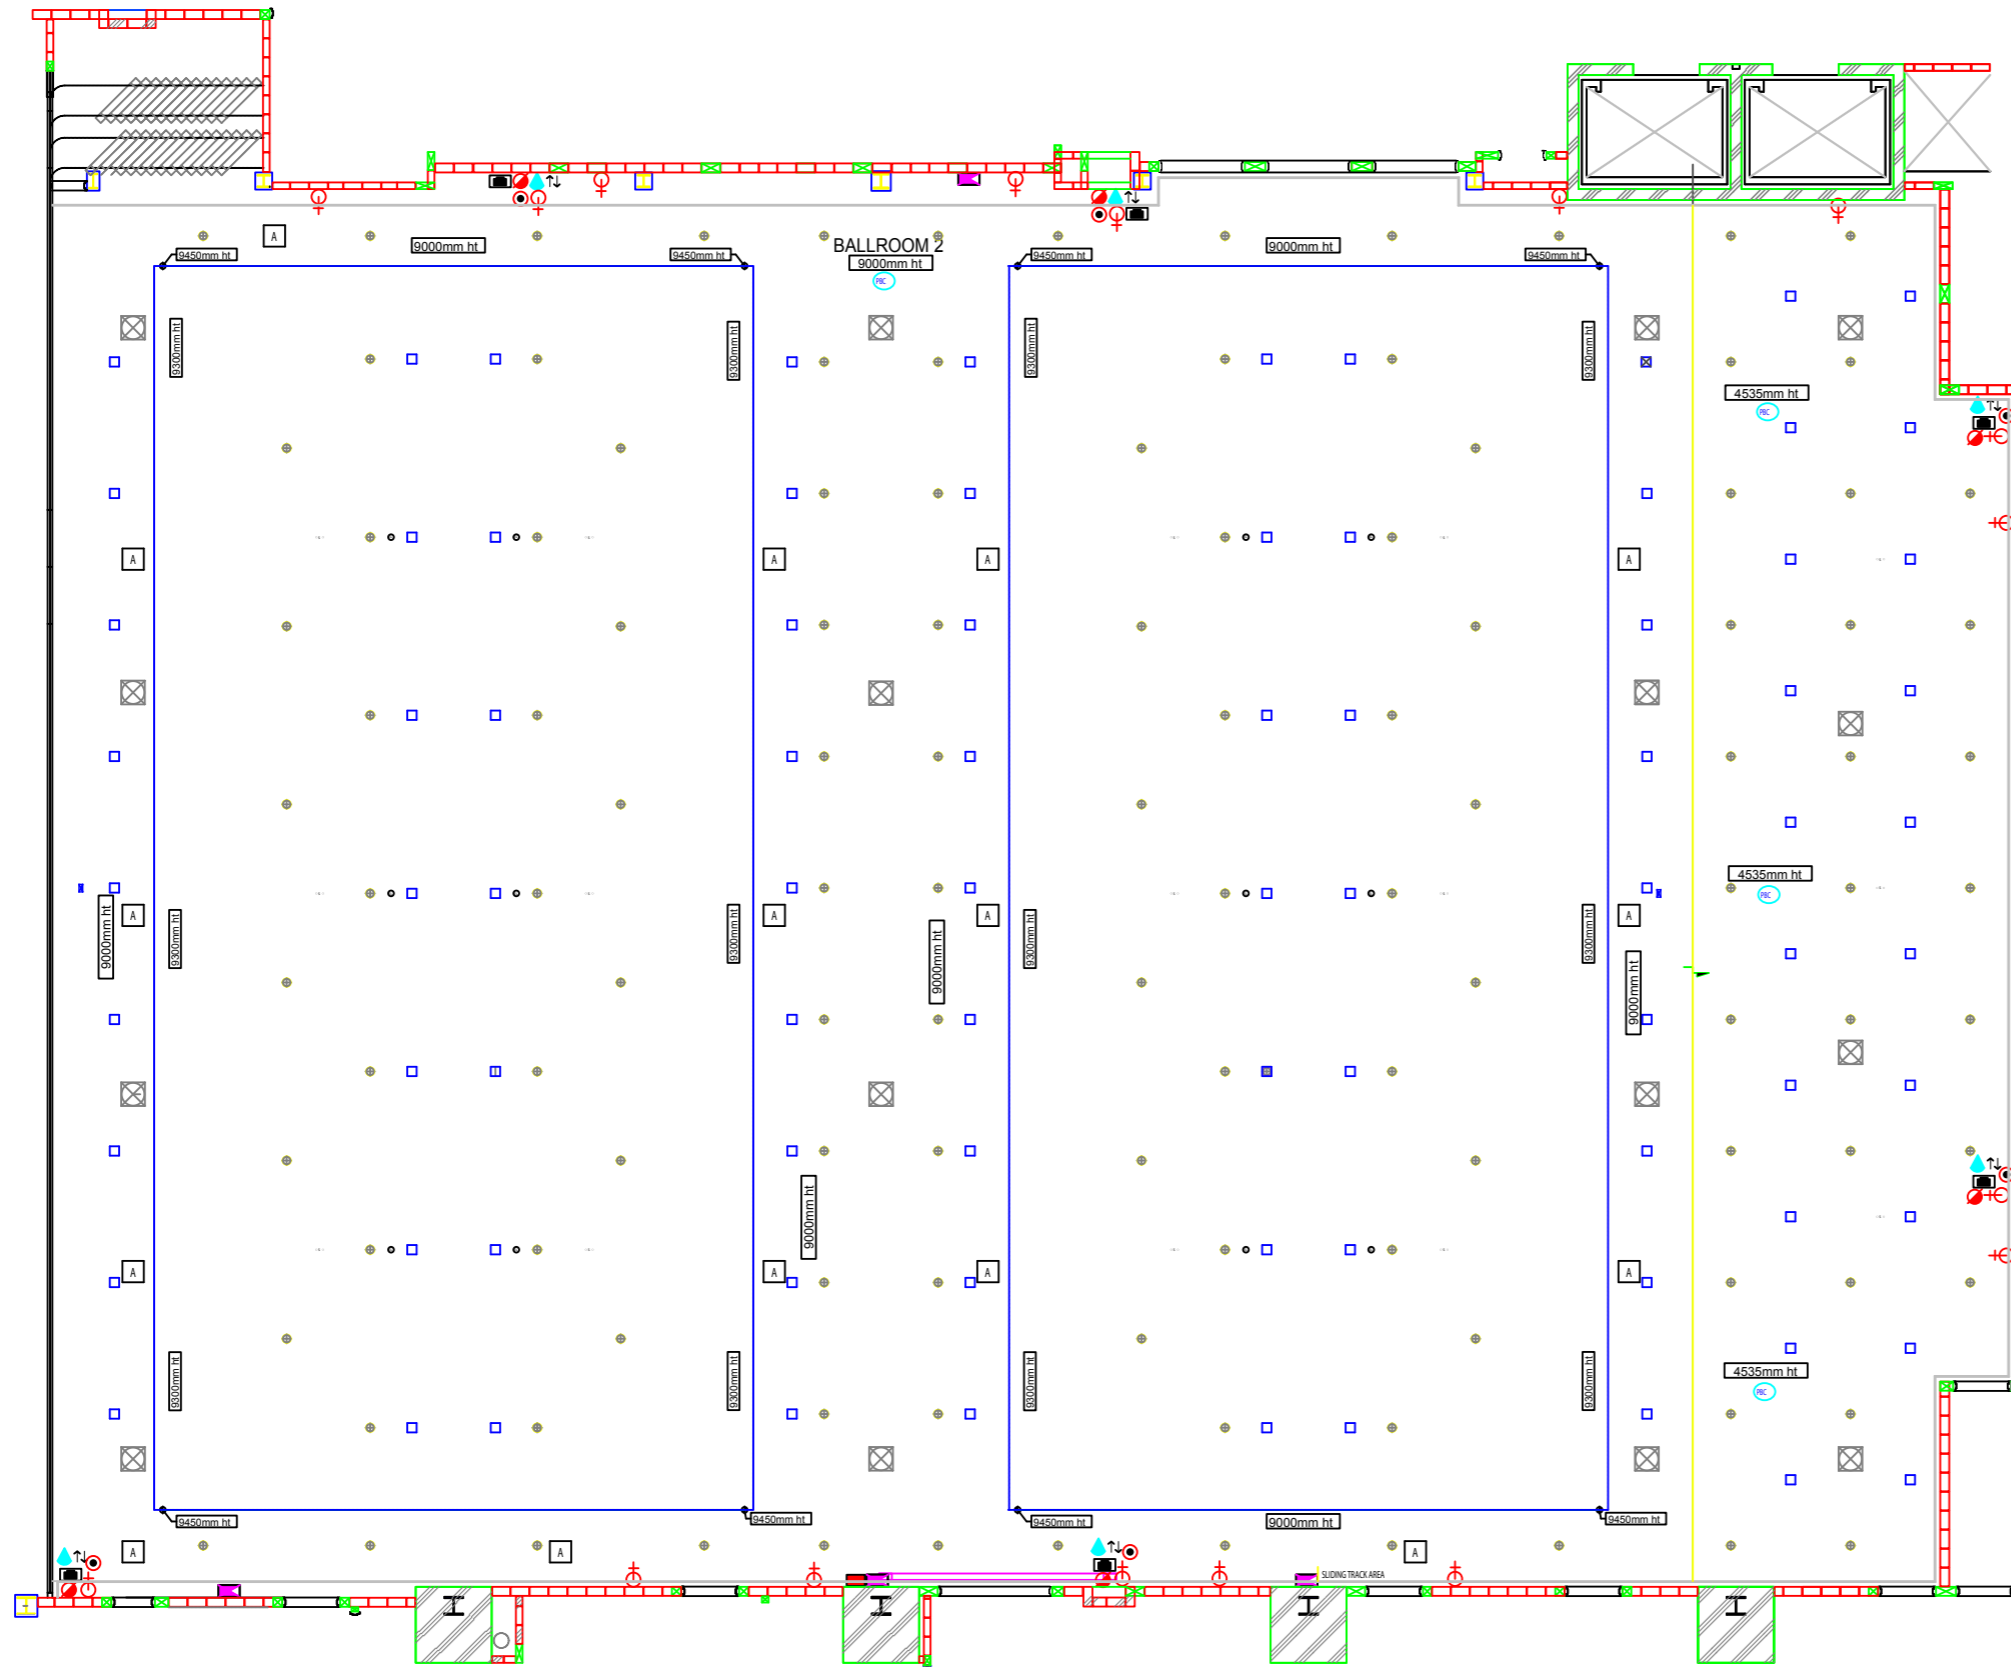

# BALLROOM 2 ESSENTIAL SERVICES PLAN

LEGENDS:			
	10 WATT CEILING SPEAKER		RIGGING POINT
	CEILING SPEAKER WITH INDICATIVE LED		HIDDEN FLUORESCENT LIGHT
	SPRINKLER		HIDDEN A/C LINEAR DIFFUSER
	PHOTOELECTRIC SMOKE DETECTOR		AV SPEAKER
	DATA PORT ON CEILING		1/4\"/>
	450MM X 450MM ACCESS PANEL		QT32 250W TUNGSTEN HALOGEN
	1200MM 2 SLOT AIR RETURN GRILL		QT32 250W TUNGSTEN HALOGEN WALL WASHER
	1200MM 2 SLOT AIR SUPPLY GRILL		2 x QR111 Pin Spot Lighting
	1 x 36W T28 overlapping fluorescent		4 x QR111 Pin Spot Lighting
	AV Antenna		

LEGENDS:			
	2 X 13 AMP OUTLET		100 AMP 3 PHASE (LUG TAP IN)
	2 X 13 AMP / DATA X 4		PROJECTOR SCREEN
	RIGGING PATCHING		
	WATER / WASTE		
	32 AMP 3 PHASE		
	SATELLITE		
	DATA POINT		

KUALA LUMPUR  
CONVENTION CENTRE