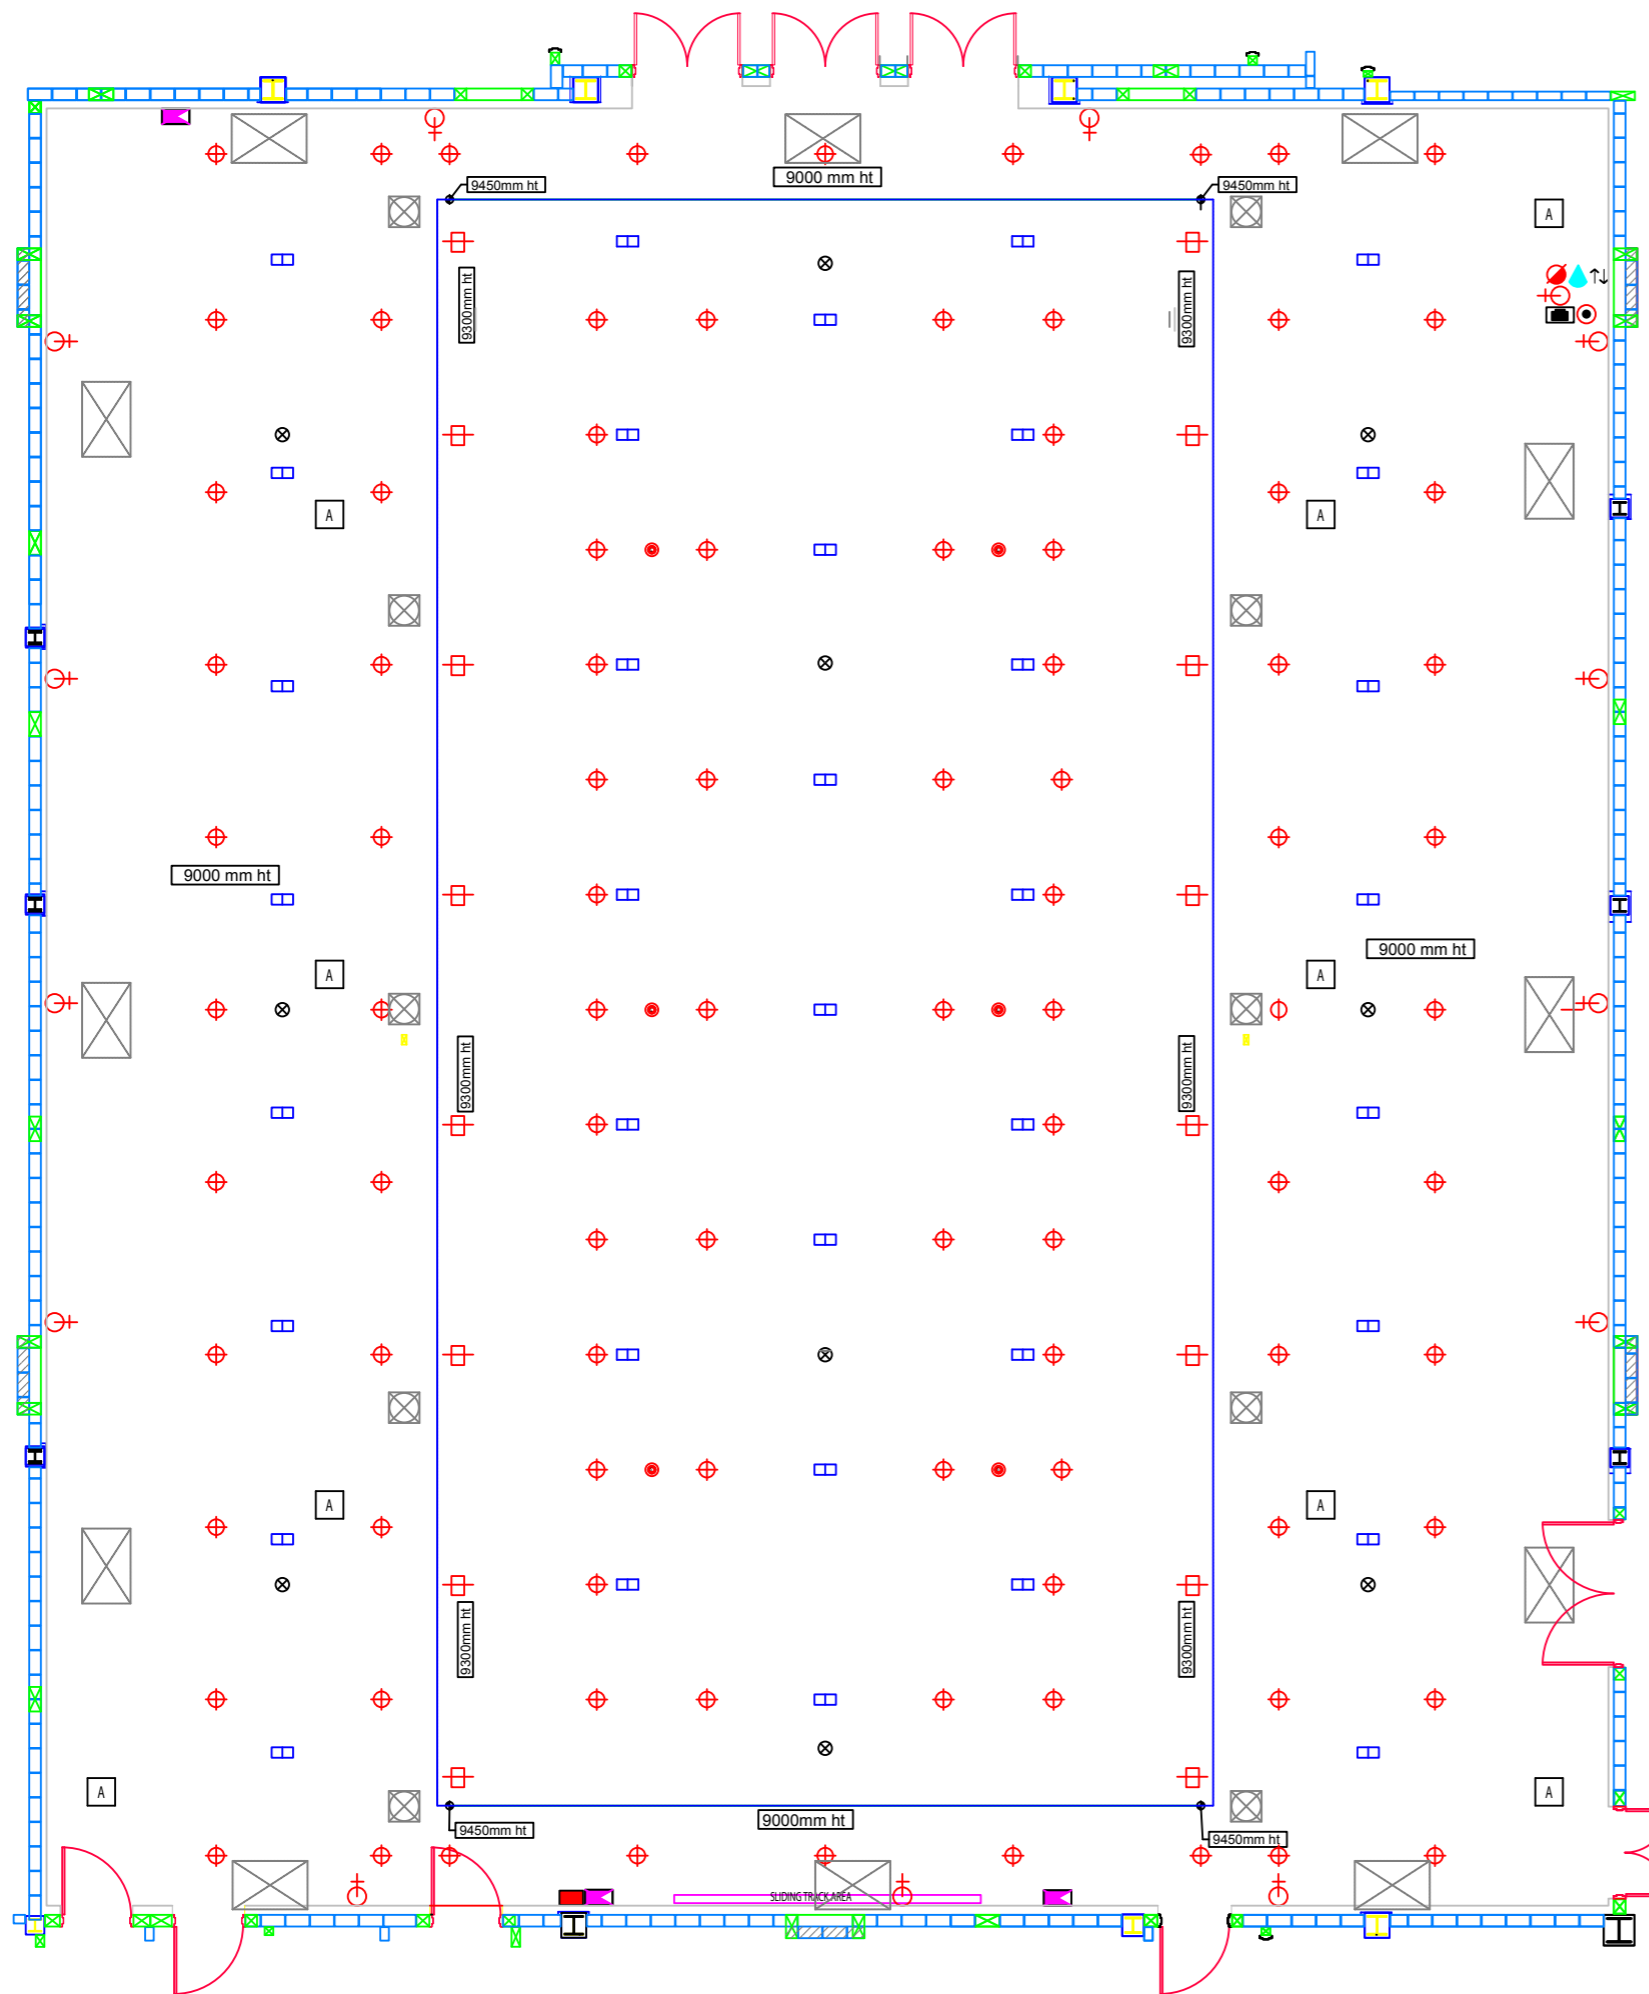

BANQUET HALL ESSENTIAL SERVICES PLAN

LEGENDS:			
	10 WATT CEILING SPEAKER		HIDDEN FLUORESCENT LIGHT
	AV SPEAKER		QT32 250W
	SPRINKLER		PAR56 300W
	PHOTOELECTRIC SMOKE DETECTOR		TRION UPLIGHT
	RIGGING POINT		2 x QR111 Pin Spot
	1200MM 4 SLOT AIR RETURN GRILL		1 x QR111 Pin Spot
	450MM X 450MM ACCESS PANEL		

LEGENDS:			
	2 X 13 AMP OUTLET		100 AMP 3 PHASE (LUG TAP IN)
	2 X 13 AMP / DATA X 4		PROJECTOR SCREEN
	RGB/MIKE PATCHING		
	WATER / WASTE		
	32 AMP 3 PHASE		
	SATTELITE		
	DATA POINT		

KUALA LUMPUR
CONVENTION CENTRE