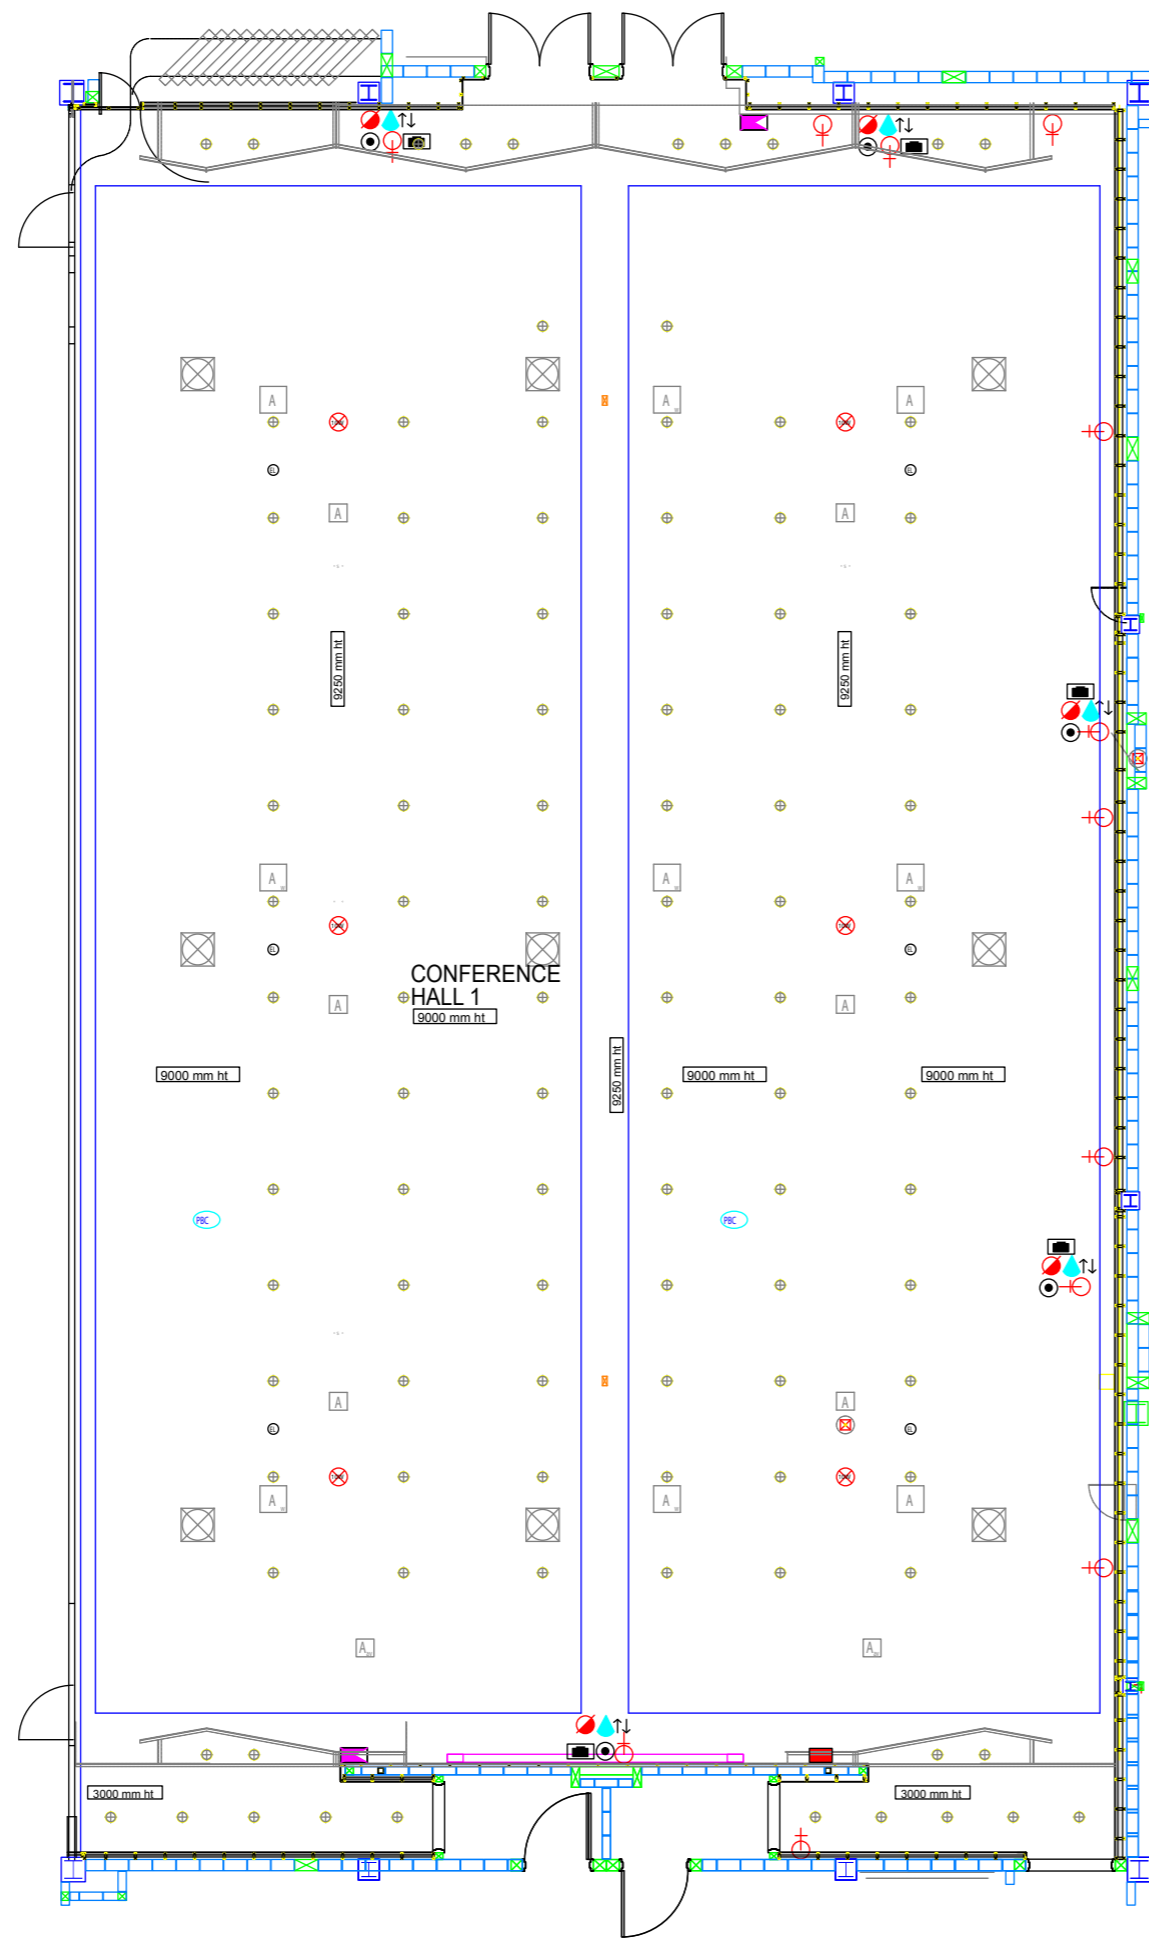

CONFERENCE HALL 1 ESSENTIAL SERVICES PLAN

LEGENDS:

	10 WATT CEILING SPEAKER		RIGGING POINT
	CEILING SPEAKER WITH INDICATIVE LED		HIDDEN FLUORESCENT LIGHT
	SPRINKLER		HIDDEN A/C LINEAR DIFFUSER
	PHOTOELECTRIC SMOKE DETECTOR		AV SPEAKER
	DATA PORT ON CEILING		1/4" PAN/TILT/ZOOM CAMERA
	450MM X 450MM ACCESS PANEL		QT32 250W TUNGSTEN HALOGEN
	1200MM 2 SLOT AIR RETURN GRILL		QT32 250W TUNGSTEN HALOGEN WALL WASHER
	1200MM 2 SLOT AIR SUPPLY GRILL		2 x QR111 Pin Spot Lighting
	1 x 36W T20 overlapping fluorescent		4 x QR111 Pin Spot Lighting
	AV Antenna		

LEGENDS:

	2 X 13 AMP OUTLET		100 AMP 3 PHASE (LUG TAP IN)
	2 X 13 AMP / DATA X 4		PROJECTOR SCREEN
	RGB/MIKE PATCHING		
	WATER / WASTE		
	32 AMP 3 PHASE		
	SATELLITE		
	DATA POINT		

SCALE

KUALA LUMPUR
CONVENTION CENTRE