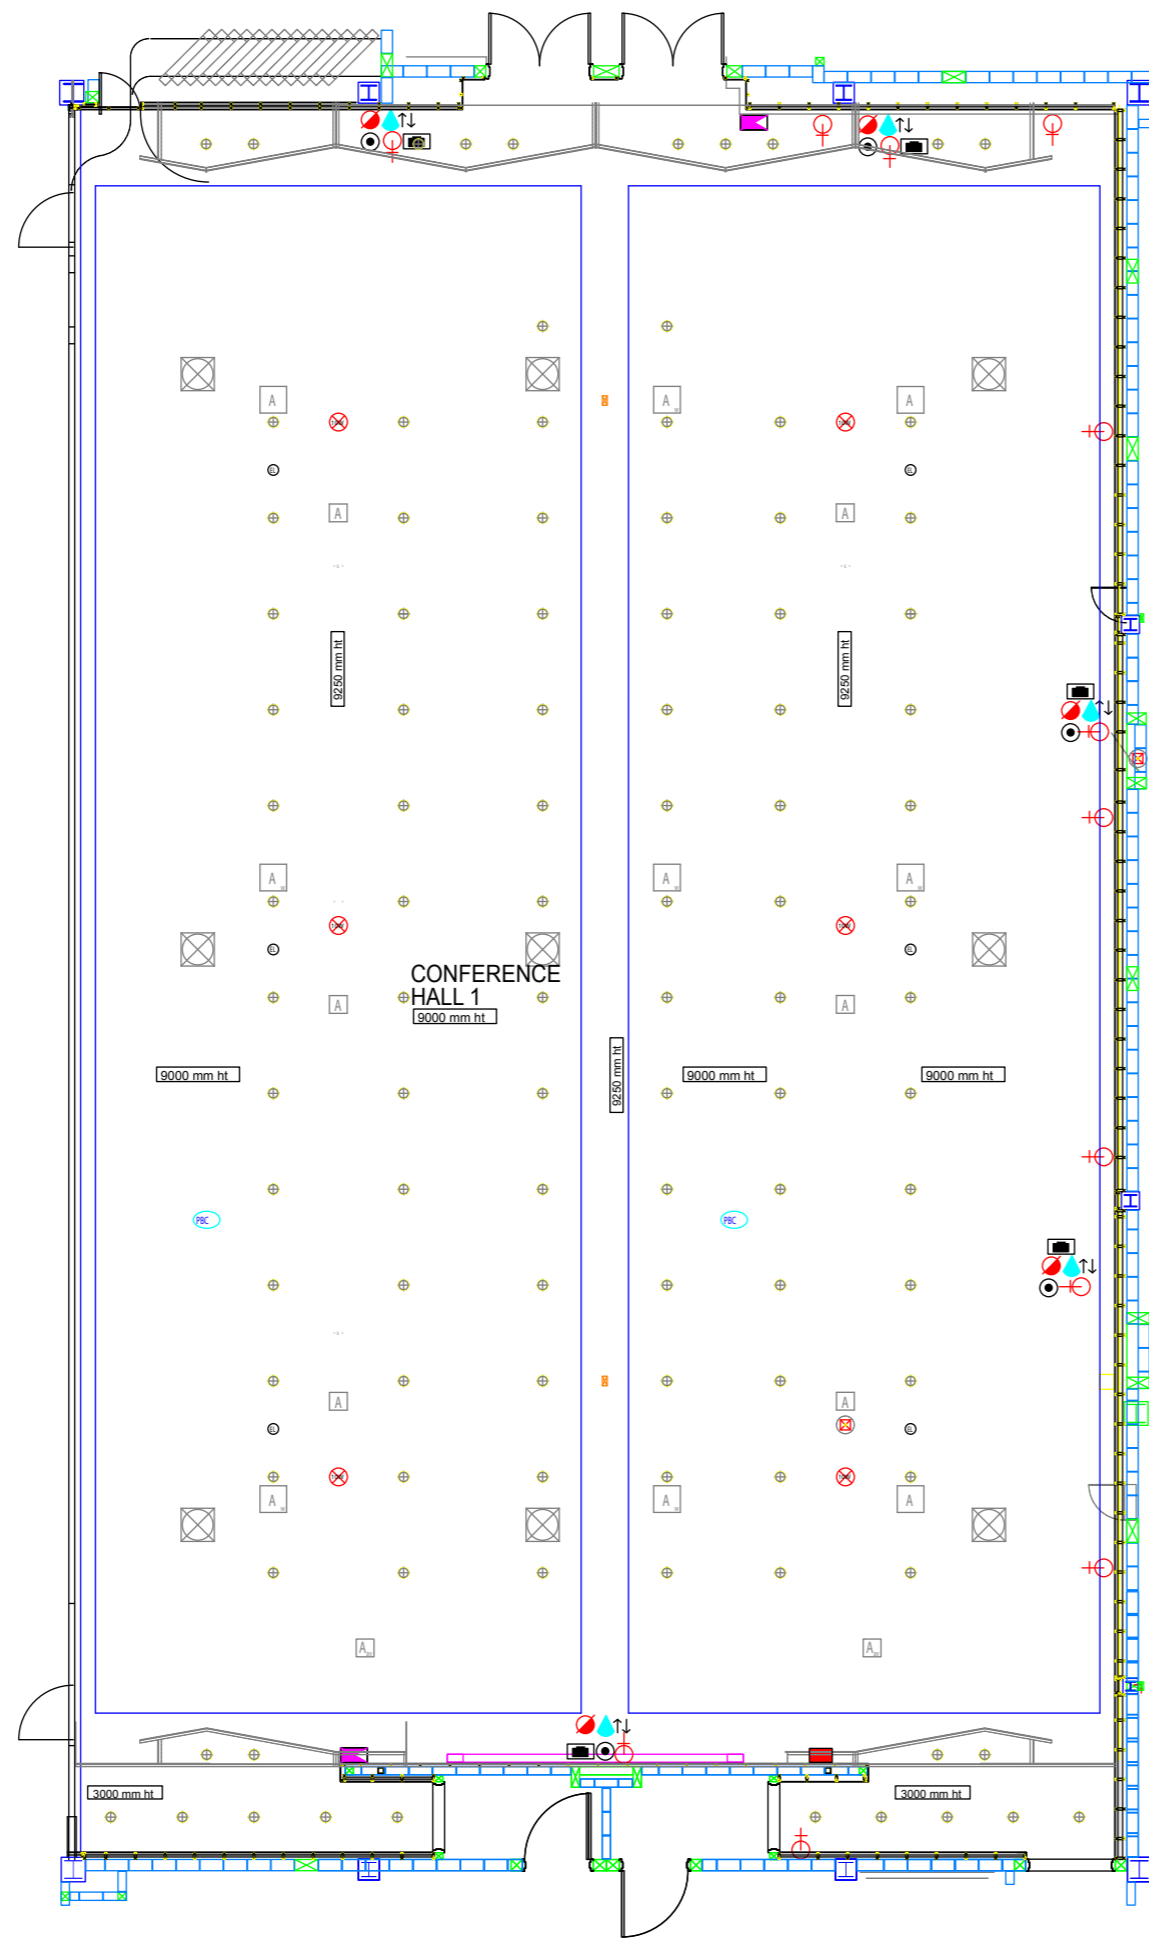

# CONFERENCE HALL 1 ESSENTIAL SERVICES PLAN

LEGENDS:

	10 WATT CEILING SPEAKER		RIGGING POINT
	CEILING SPEAKER WITH INDICATIVE LED		HIDDEN FLUORESCENT LIGHT
	SPRINKLER		HIDDEN A/C LINEAR DIFFUSER
	PHOTOELECTRIC SMOKE DETECTOR		AV SPEAKER
	DATA PORT ON CEILING		1/4\"/>
	450MM X 450MM ACCESS PANEL		QT32 250W TUNGSTEN HALOGEN
	1200MM 2 SLOT AIR RETURN GRILLE		QT32 250W TUNGSTEN HALOGEN WALL WASHER
	1200MM 2 SLOT AIR SUPPLY GRILLE		2 x QR111 Pin Spot Lighting
	1 x 36W T20 overlapping fluorescent		4 x QR111 Pin Spot Lighting
	AV Antenna		

LEGENDS:

	2 X 13 AMP OUTLET		100 AMP 3 PHASE ( LUG TAP IN )
	2 X 13 AMP / DATA X 4		PROJECTOR SCREEN
	RGB/MIKE PATCHING		
	WATER / WASTE		
	32 AMP 3 PHASE		
	SATELLITE		
	DATA POINT		

SCALE

KUALA LUMPUR  
CONVENTION CENTRE