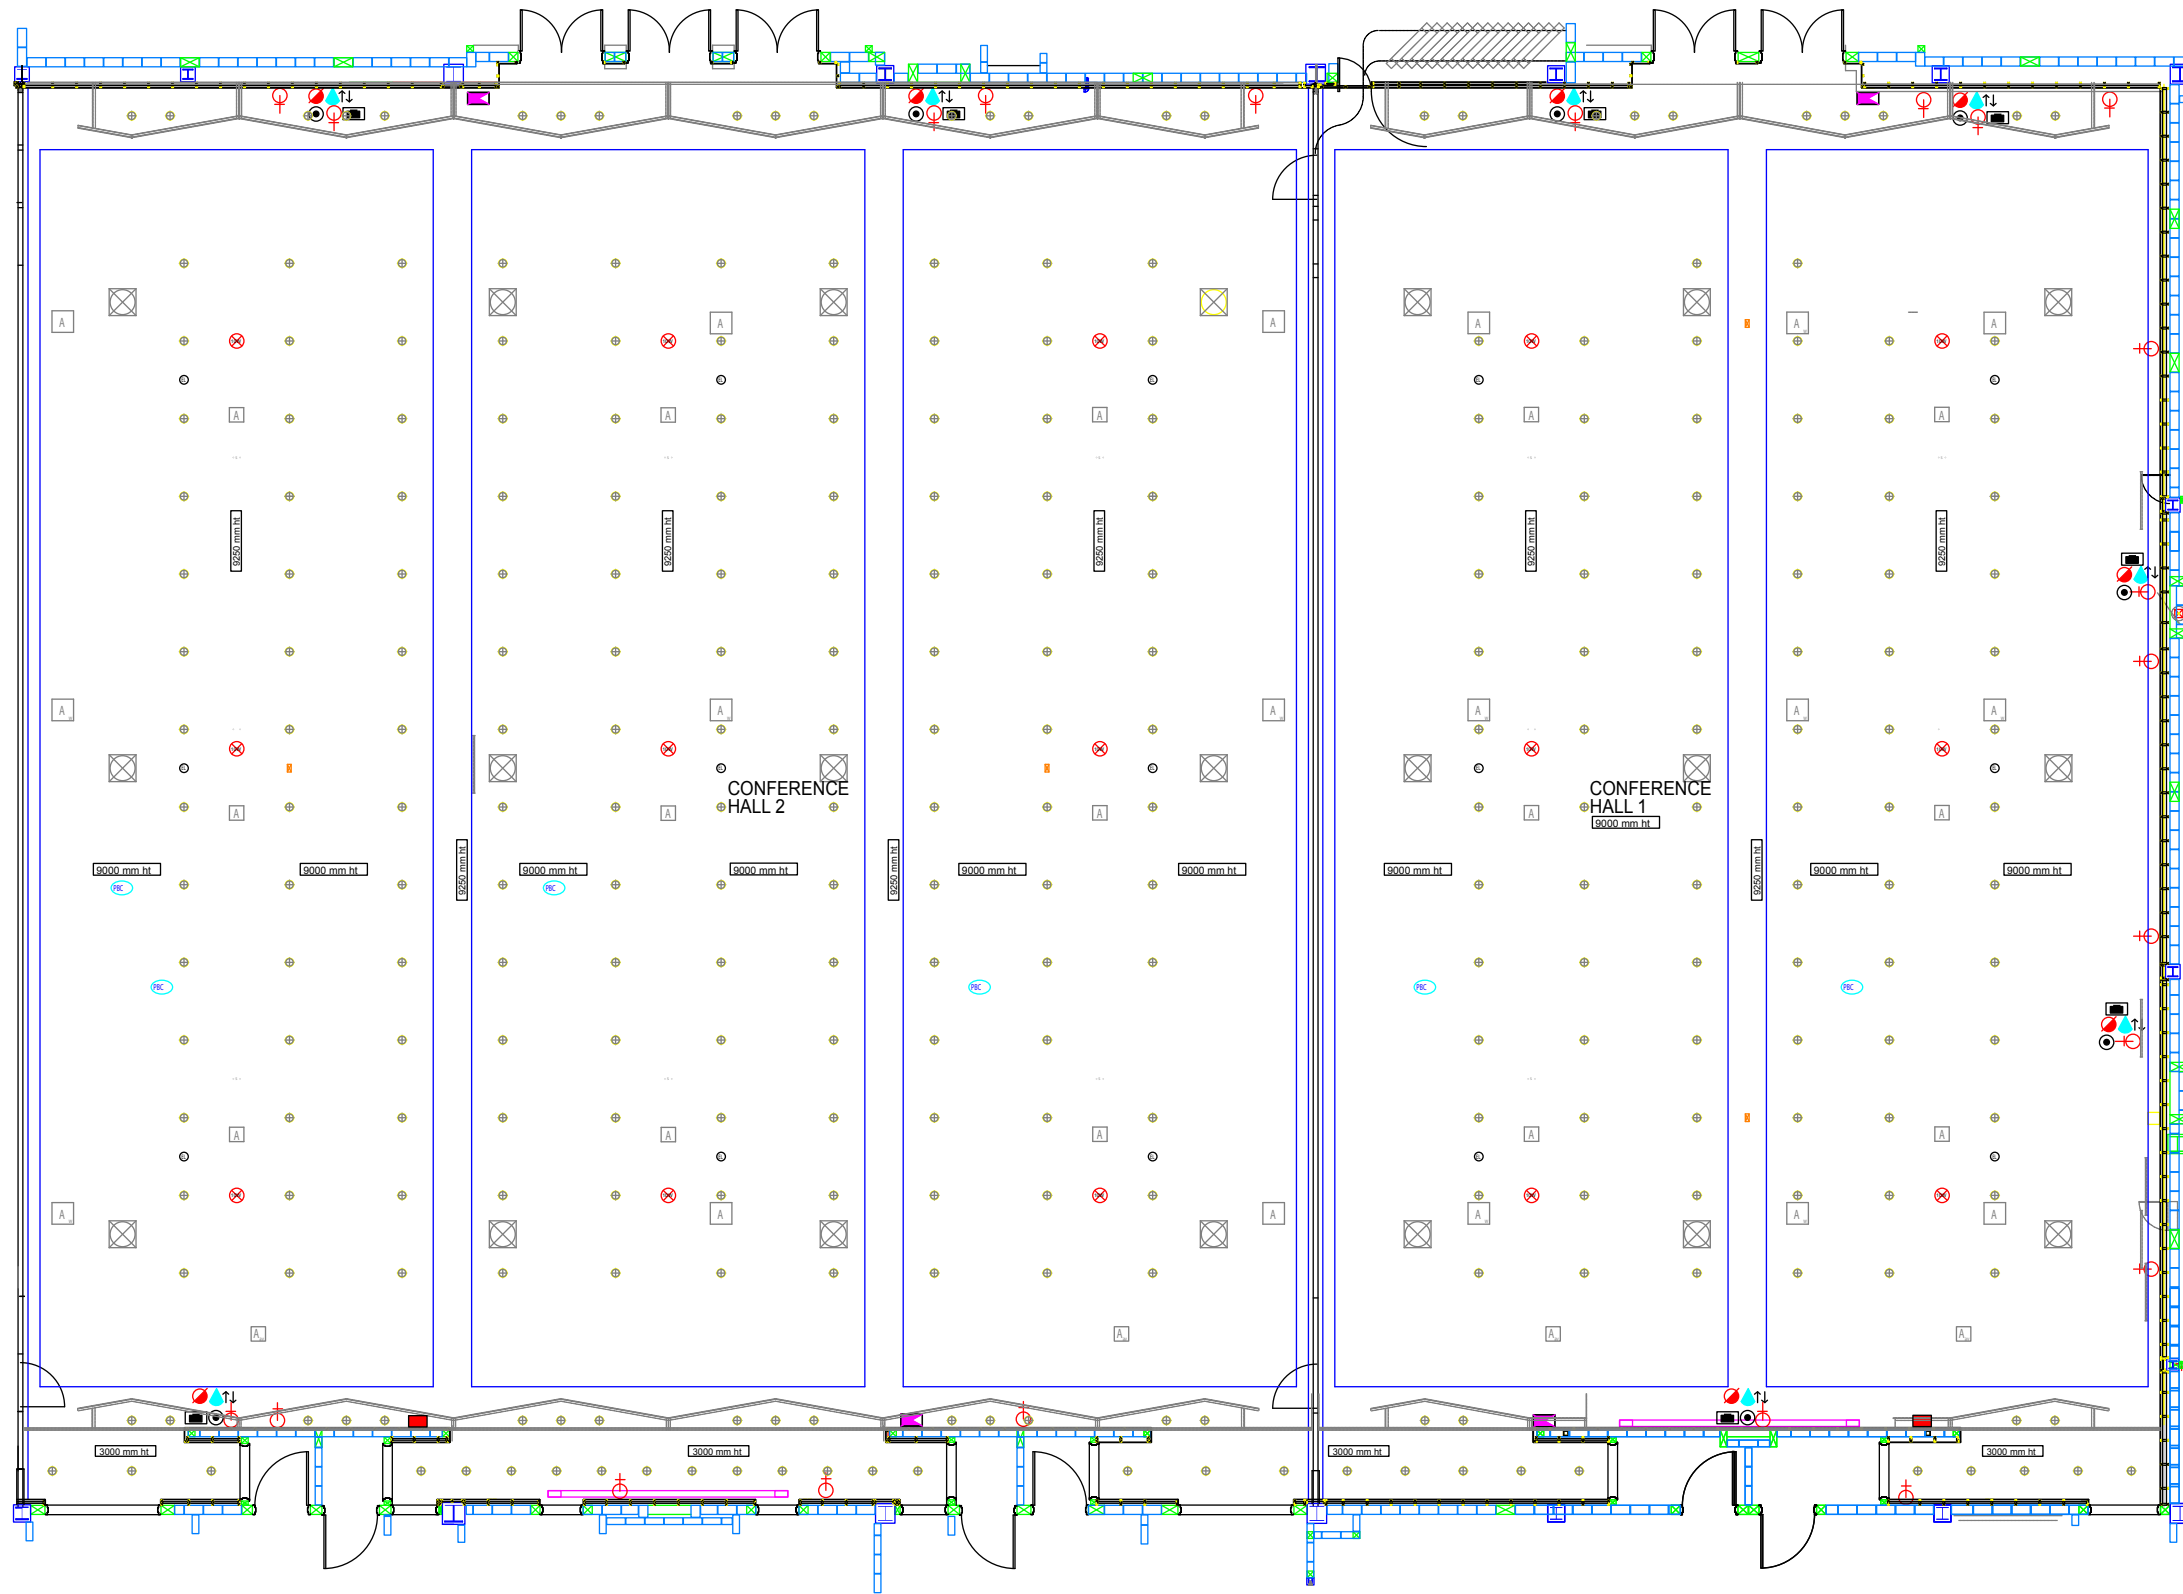

# CONFERENCE HALL 1 & 2 ESSENTIAL SERVICES PLAN

LEGENDS:			
	10 WATT CEILING SPEAKER		RIGGING POINT
	CEILING SPEAKER WITH INDICATIVE LED		HIDDEN FLUORESCENT LIGHT
	SPRINKLER		HIDDEN AC LINEAR DIFFUSER
	PHOTOELECTRIC SMOKE DETECTOR		AV SPEAKER
	DATA PORT ON CEILING		14" PAN/TILT/ZOOM CAMERA
	450MM X 450MM ACCESS PANEL		Q732 250W TUNGSTEN HALOGEN
	1200MM 2 SLOT AIR RETURN GRILLE		Q732 250W TUNGSTEN HALOGEN WALL WASHER
	1200MM 2 SLOT AIR SUPPLY GRILLE		2 x QR111 Pin Spot Lighting
	1 x 36W T26 overlapping fluorescent		4 x QR111 Pin Spot Lighting
	AV Antenna		

LEGENDS:			
	2 X 13 AMP OUTLET		100 AMP 3 PHASE ( LUG TAP IN )
	2 X 13 AMP / DATA X 4		PROJECTOR SCREEN
	RGB/MIKE PATCHING		
	WATER / WASTE		
	32 AMP 3 PHASE		
	SATELLITE		
	DATA POINT		

SCALE

KUALA LUMPUR  
CONVENTION CENTRE