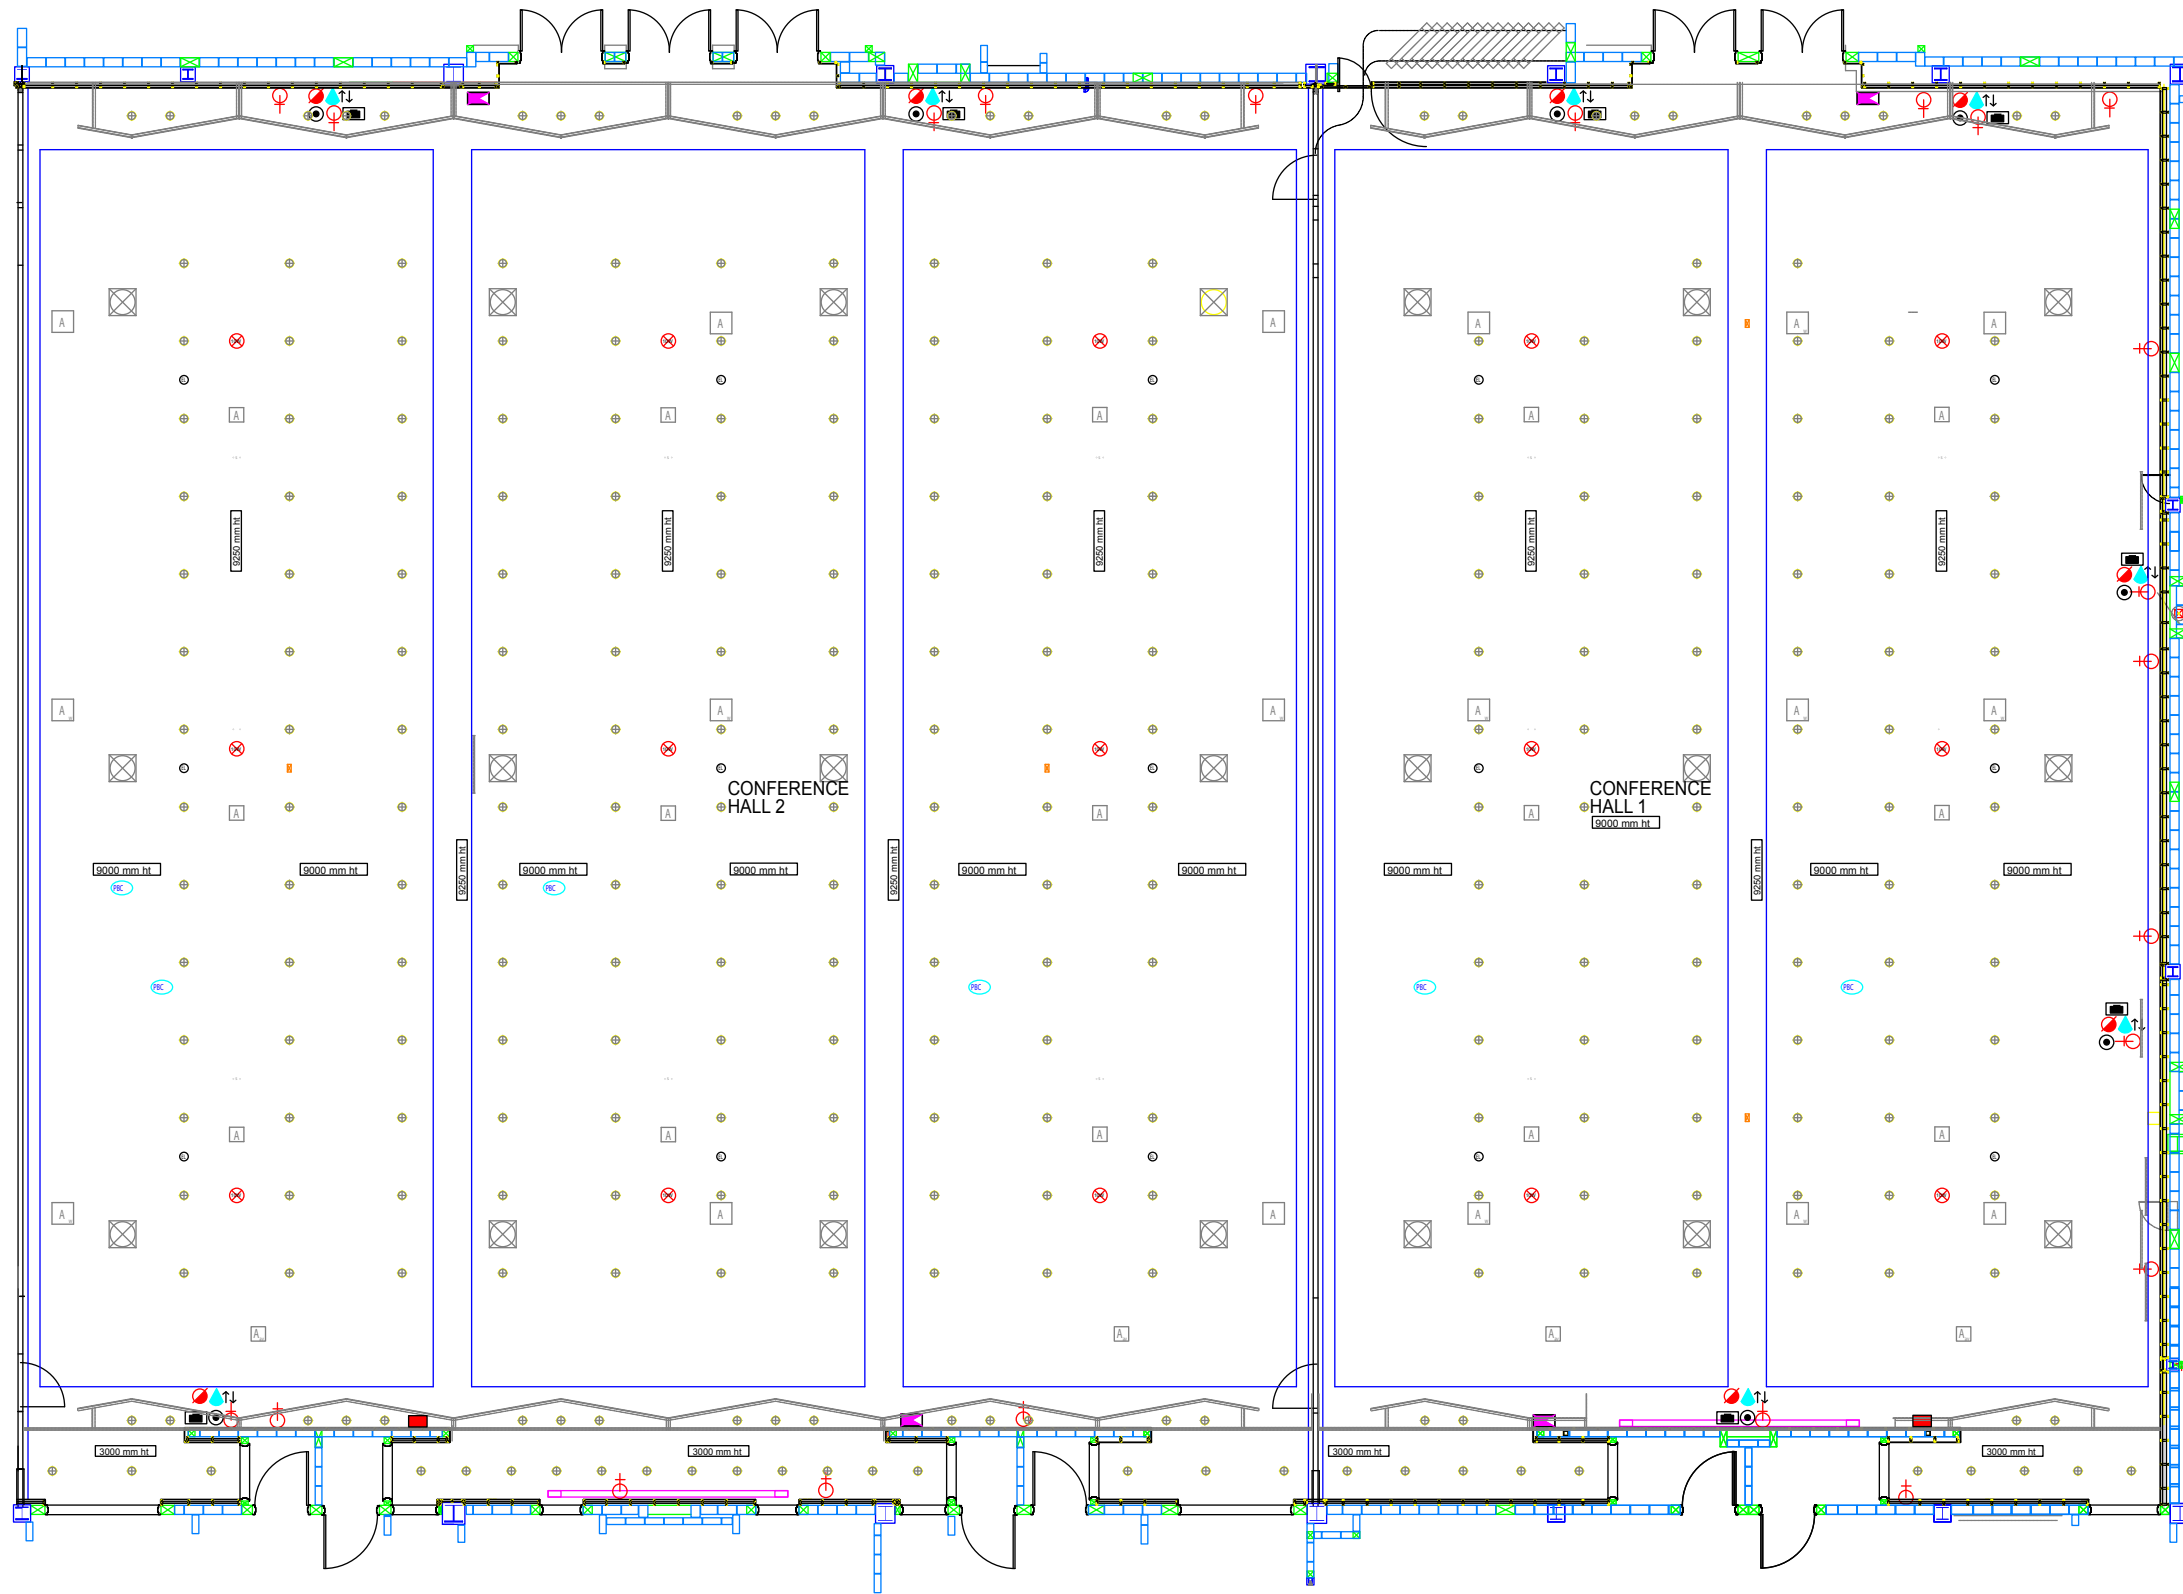

CONFERENCE HALL 1 & 2 ESSENTIAL SERVICES PLAN

LEGENDS:			
	10 WATT CEILING SPEAKER		RIGGING POINT
	CEILING SPEAKER WITH INDICATIVE LED		HIDDEN FLUORESCENT LIGHT
	SPRINKLER		HIDDEN AC LINEAR DIFFUSER
	PHOTOELECTRIC SMOKE DETECTOR		AV SPEAKER
	DATA PORT ON CEILING		14" PAN/TILT/ZOOM CAMERA
	450MM X 450MM ACCESS PANEL		Q732 250W TUNGSTEN HALOGEN
	1200MM 2 SLOT AIR RETURN GRILLE		Q732 250W TUNGSTEN HALOGEN WALL WASHER
	1200MM 2 SLOT AIR SUPPLY GRILLE		2 x QR111 Pin Spot Lighting
	1 x 36W T26 overlapping fluorescent		4 x QR111 Pin Spot Lighting
	AV Antenna		

LEGENDS:			
	2 X 13 AMP OUTLET		100 AMP 3 PHASE (LUG TAP IN)
	2 X 13 AMP / DATA X 4		PROJECTOR SCREEN
	RGB/MIKE PATCHING		
	WATER / WASTE		
	32 AMP 3 PHASE		
	SATELLITE		
	DATA POINT		

SCALE

KUALA LUMPUR
CONVENTION CENTRE