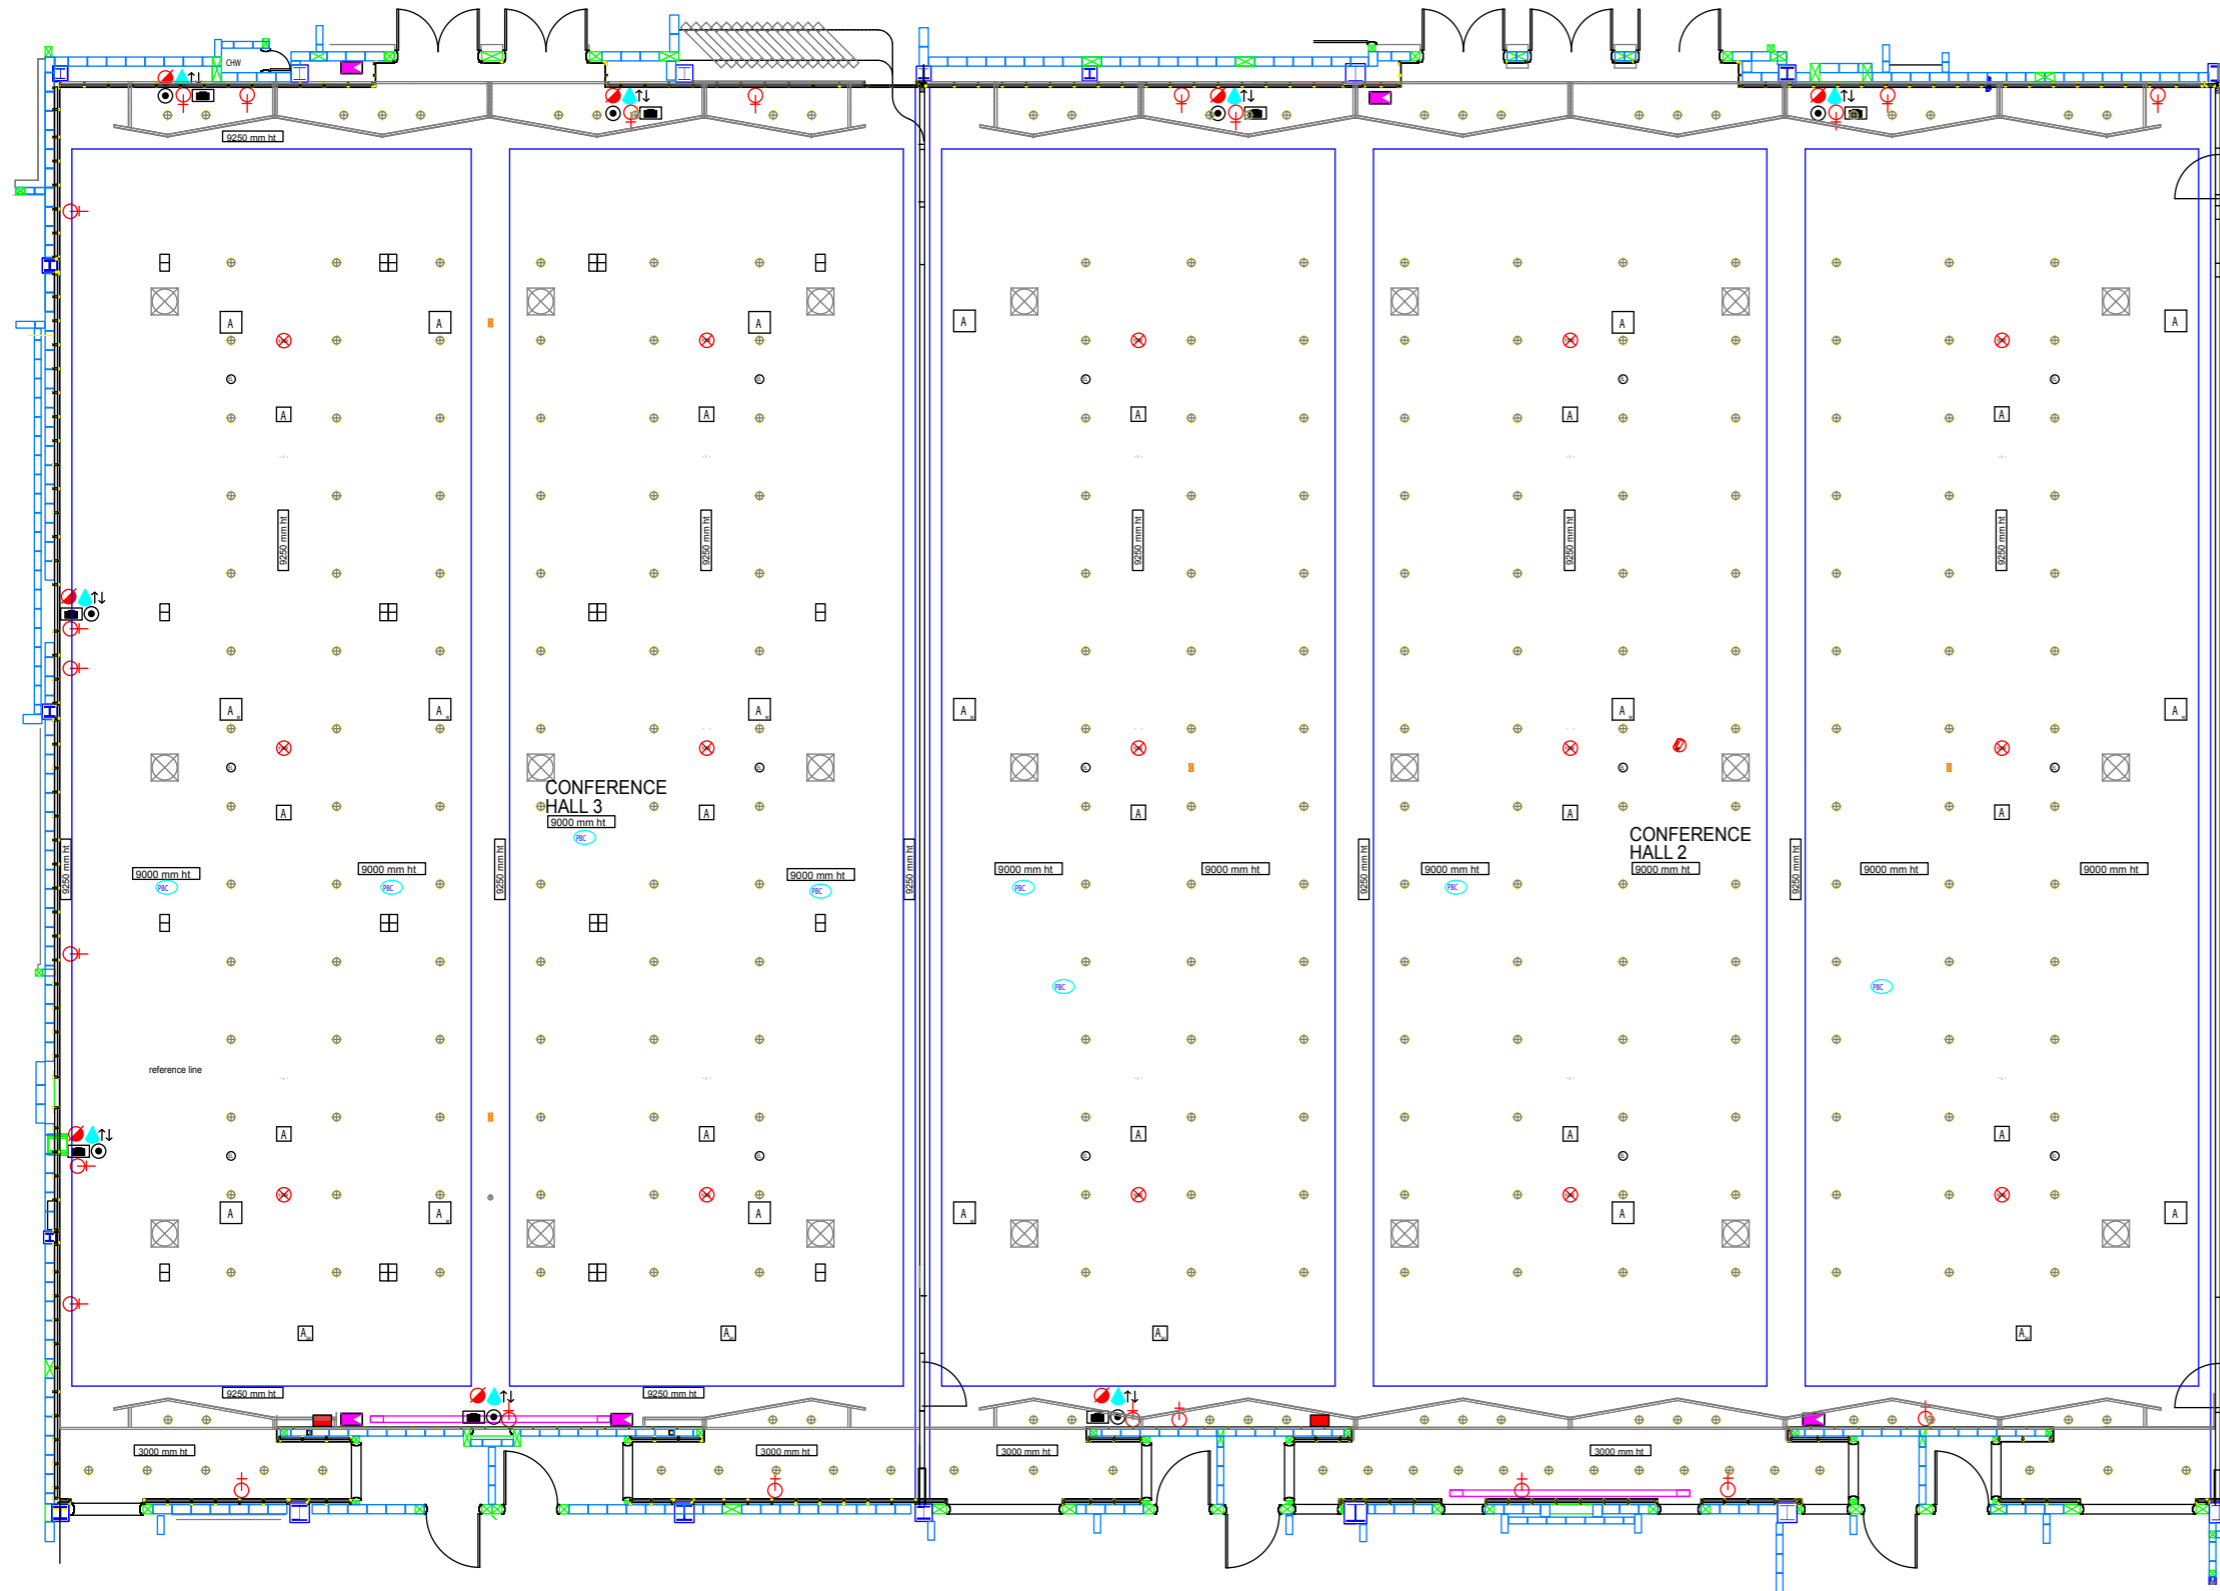

# CONFERENCE HALL 2 & 3 ESSENTIAL SERVICES PLAN

LEGENDS:			
	10 WATT CEILING SPEAKER		RIGGING POINT
	CEILING SPEAKER WITH INDICATIVE LED		HIDDEN FLUORESCENT LIGHT
	SPRINKLER		HIDDEN AC LINEAR DIFFUSER
	PHOTOELECTRIC SMOKE DETECTOR		AV SPEAKER
	DATA PORT ON CEILING		1/4\"/>
	450MM X 450MM ACCESS PANEL		QT32 250W TUNGSTEN HALOGEN
	1200MM 2 SLOT AIR RETURN GRILL		QT32 250W TUNGSTEN HALOGEN WALL WASHER
	1200MM 2 SLOT AIR SUPPLY GRILL		2 x QR111 Pin Spot Lighting
	1 x 36W T26 overlapping fluorescent		4 x QR111 Pin Spot Lighting
	AV Antenna		

LEGENDS:			
	2 X 13 AMP OUTLET		100 AMP 3 PHASE ( LOG TAP IN )
	2 X 13 AMP / DATA X 4		PROJECTOR SCREEN
	RGB/MKE PATCHING		
	WATER / WASTE		
	32 AMP 3 PHASE		
	SATELLITE		
	DATA POINT		

SCALE

KUALA LUMPUR  
CONVENTION CENTRE