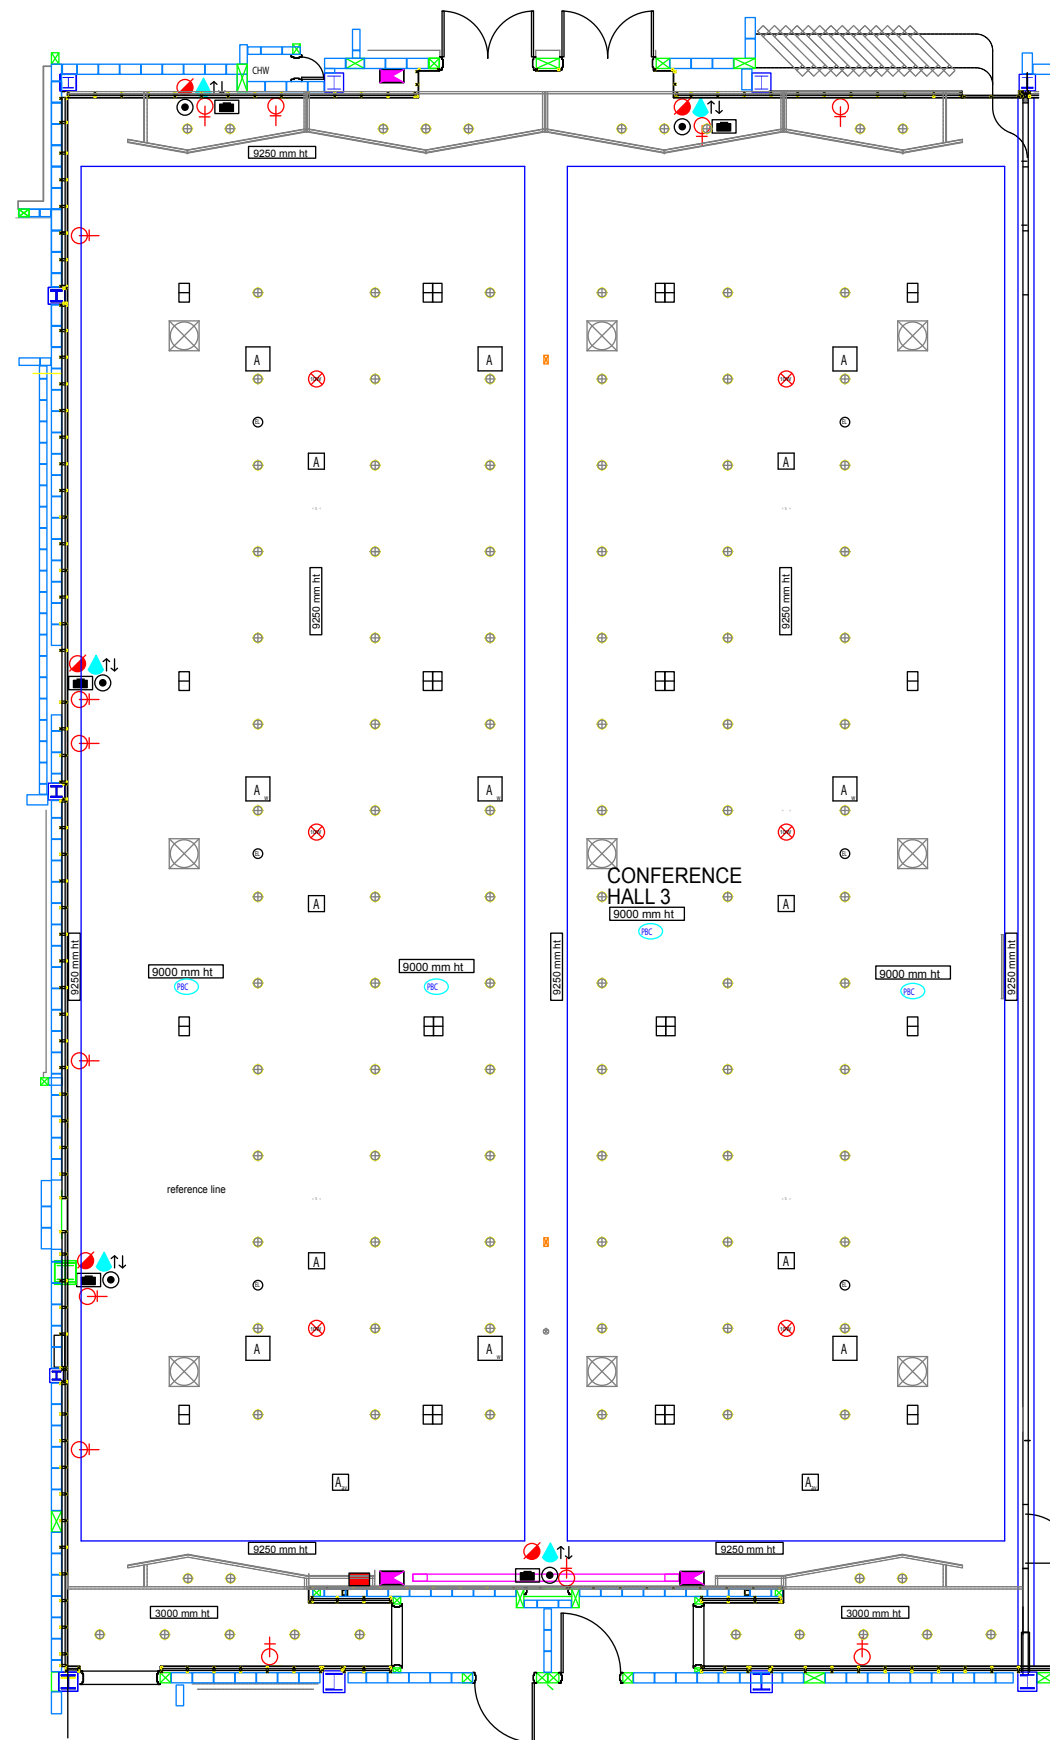

CONFERENCE HALL 3 ESSENTIAL SERVICES PLAN

LEGENDS:			
	10 WATT CEILING SPEAKER		RIGGING POINT
	CEILING SPEAKER WITH INDICATIVE LED		HIDDEN FLUORESCENT LIGHT
	SPRINKLER		HIDDEN A/C LINEAR DIFFUSER
	PHOTOELECTRIC SMOKE DETECTOR		AV SPEAKER
	DATA PORT ON CEILING		1/4\"/>
	450MM X 450MM ACCESS PANEL		QT32 250W TUNGSTEN HALOGEN WALL WASHER
	1200MM 2 SLOT AIR RETURN GRILL		2 x QR111 Pin Spot Lighting
	1200MM 2 SLOT AIR SUPPLY GRILL		4 x QR111 Pin Spot Lighting
	1 x 36W T28 overlapping fluorescent		
	AV Antena		

LEGENDS:			
	2 X 13 AMP OUTLET		100 AMP 3 PHASE (LUG TAP IN)
	2 X 13 AMP / DATA X 4		PROJECTOR SCREEN
	RGB/MIXE PATCHING		
	WATER / WASTE		
	32 AMP 3 PHASE		
	SATELLITE		
	DATA POINT		

SCALE

KUALA LUMPUR
CONVENTION CENTRE