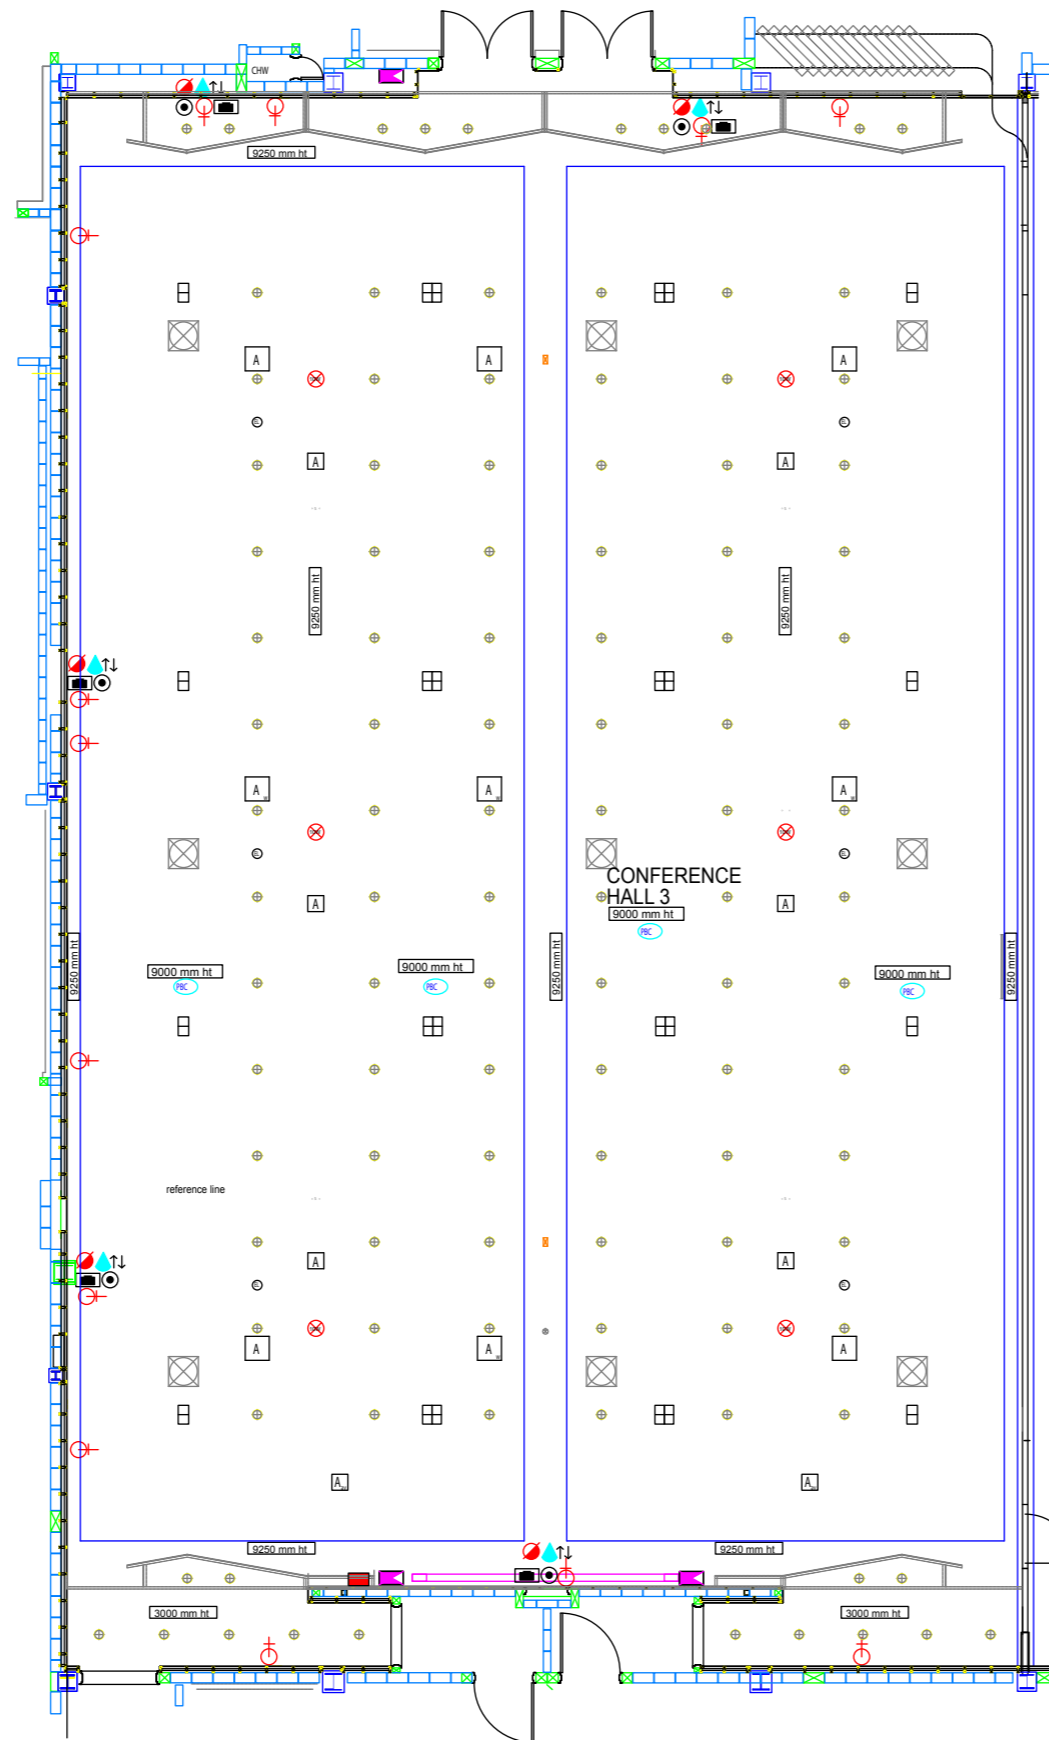

CONFERENCE HALL 3 ESSENTIAL SERVICES PLAN

LEGENDS:			
	10 WATT CEILING SPEAKER		RIGGING POINT
	CEILING SPEAKER WITH INDICATIVE LED		HIDDEN FLUORESCENT LIGHT
	SPRINKLER		HIDDEN A/C LINEAR DIFFUSER
	PHOTOELECTRIC SMOKE DETECTOR		AV SPEAKER
	DATA PORT ON CEILING		1/4\"/>
	450MM X 450MM ACCESS PANEL		QT32 250W TUNGSTEN HALOGEN WALL WASHER
	1200MM 2 SLOT AIR RETURN GRILL		2 x QR111 Pin Spot Lighting
	1200MM 2 SLOT AIR SUPPLY GRILL		4 x QR111 Pin Spot Lighting
	1 x 36W T28 overlapping fluorescent		
	AV Antena		

LEGENDS:			
	2 X 13 AMP OUTLET		100 AMP 3 PHASE (LUG TAP IN)
	2 X 13 AMP / DATA X 4		PROJECTOR SCREEN
	RGB/MIXE PATCHING		
	WATER / WASTE		
	32 AMP 3 PHASE		
	SATELLITE		
	DATA POINT		

SCALE

KUALA LUMPUR
CONVENTION CENTRE