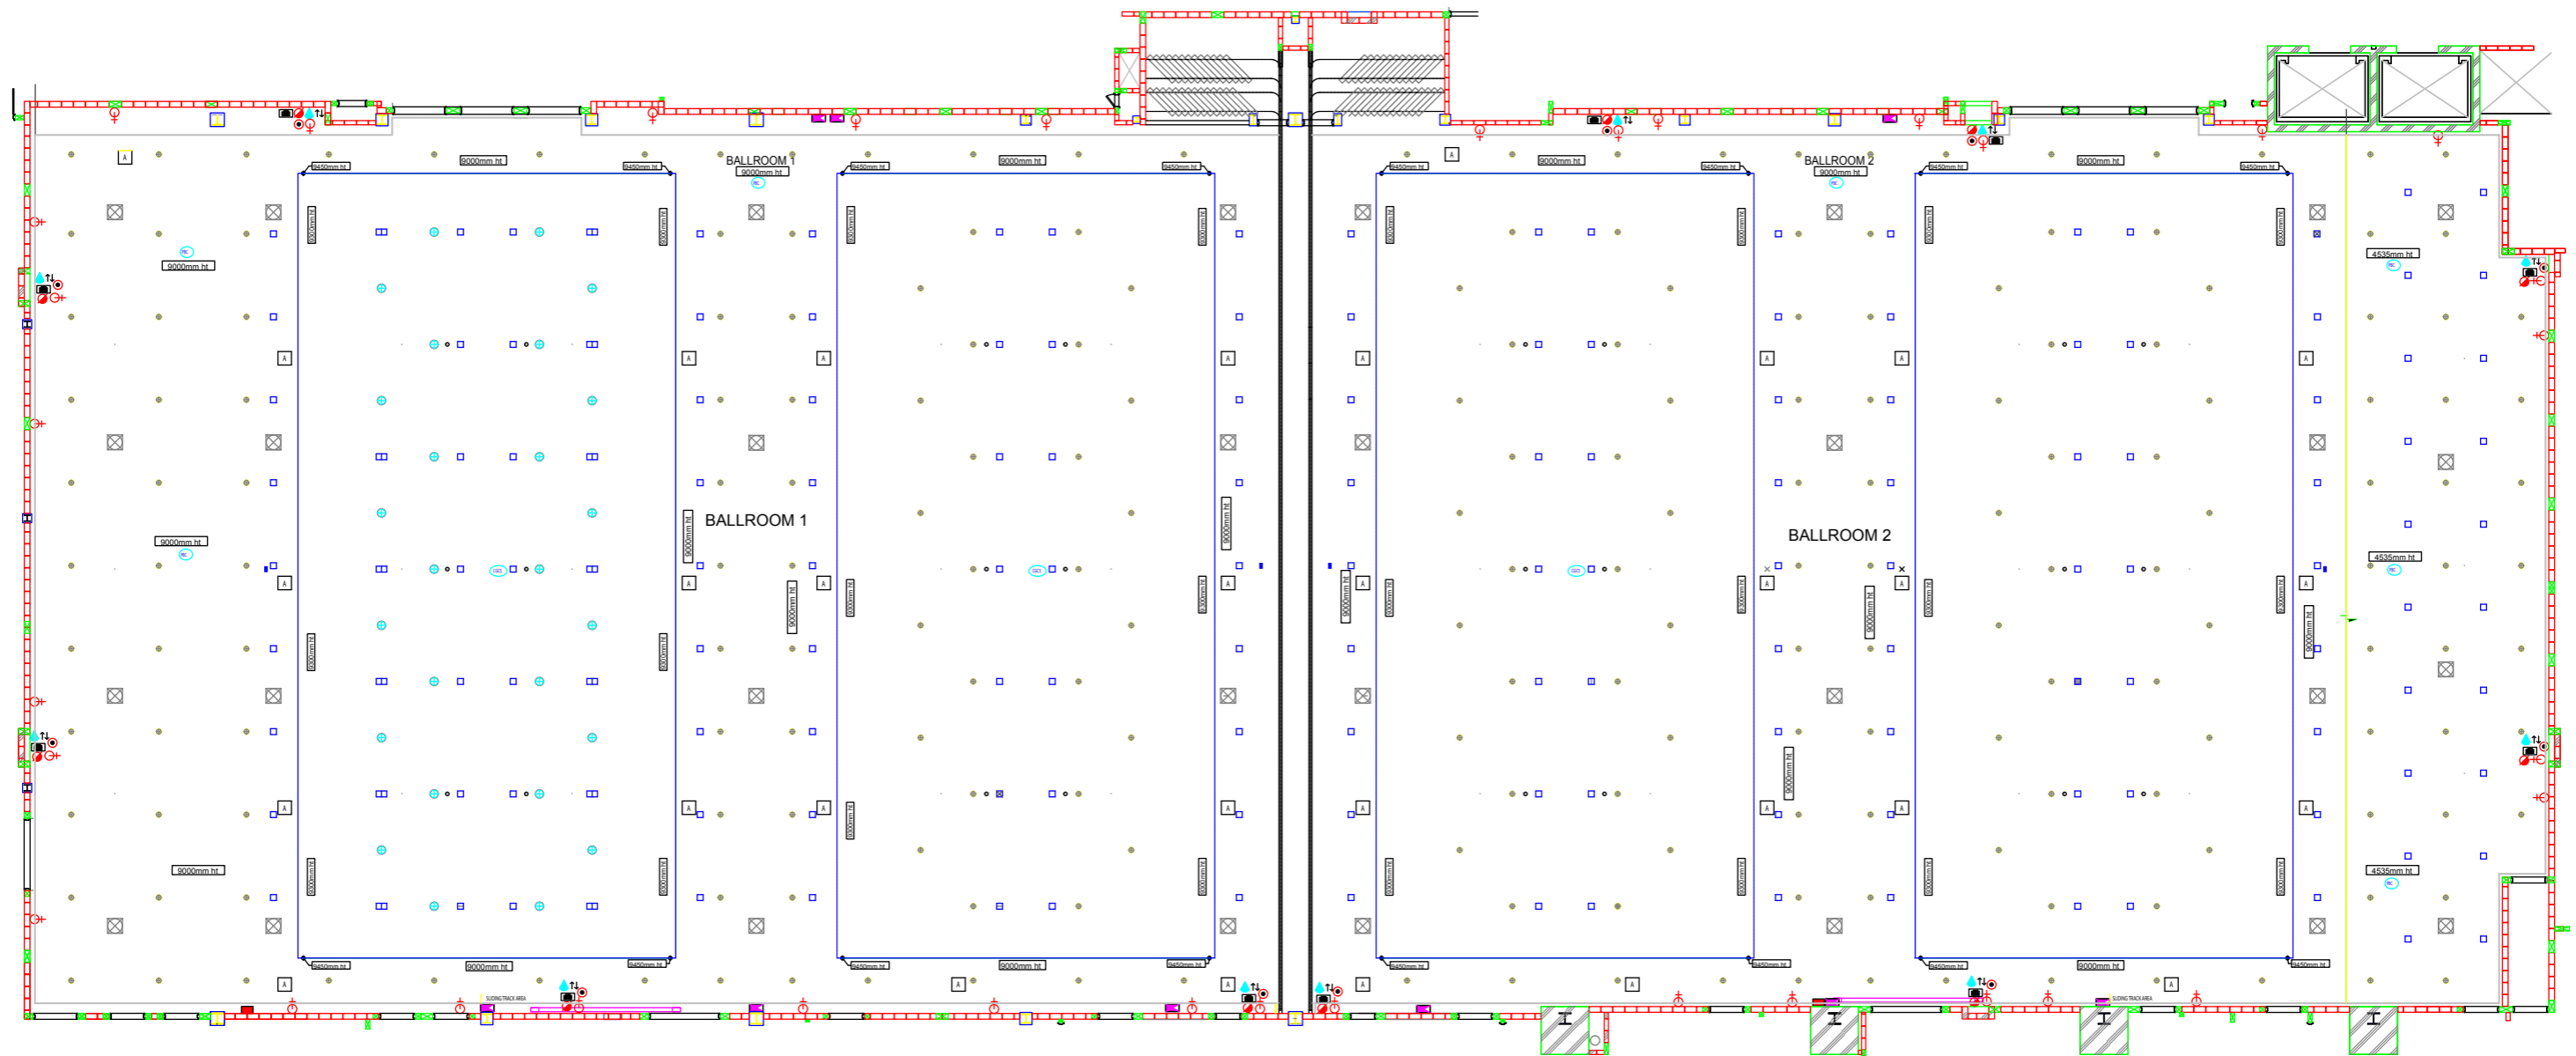

GRAND BALLROOM 1 & 2 ESSENTIAL SERVICES PLAN

LEGENDS	
	10 WATT CEILING SPEAKER
	CEILING SPEAKER WITH INDICATIVE LED
	SPEAKER
	PHOTOELECTRIC SMOKE DETECTOR
	DATA POINT ON CEILING
	KOBAM 4 KOBAM ACCESS PANEL
	COOBAM 2 SLOTT AIR RETURN GRILL
	COOBAM 2 SLOTT AIR SUPPLY GRILL
	1 x 200 TDR overlapping treatment
	Air Access
	RIGGING POINT
	HIDDEN FLUORESCENT LIGHT
	HIDDEN A/C LINEAR DIFFUSER
	AV SPEAKER
	1/4\"/>
	QT32 200W FLUORESCENT HALOGEN WALL SENSORS
	2 x 08111 Pin Spot Lighting
	4 x 08111 Pin Spot Lighting

LEGENDS	
	2 X 10 AMP OUTLET
	2 X 10 AMP CIRCUIT 4
	REGISRE PATCHING
	WASTE - WASTE
	30 AMP 3 PHASE
	SATELLITE
	DRESS POINT
	100 AMP 3 PHASE (LUGS TAP IN)
	PROJECTOR SCREEN