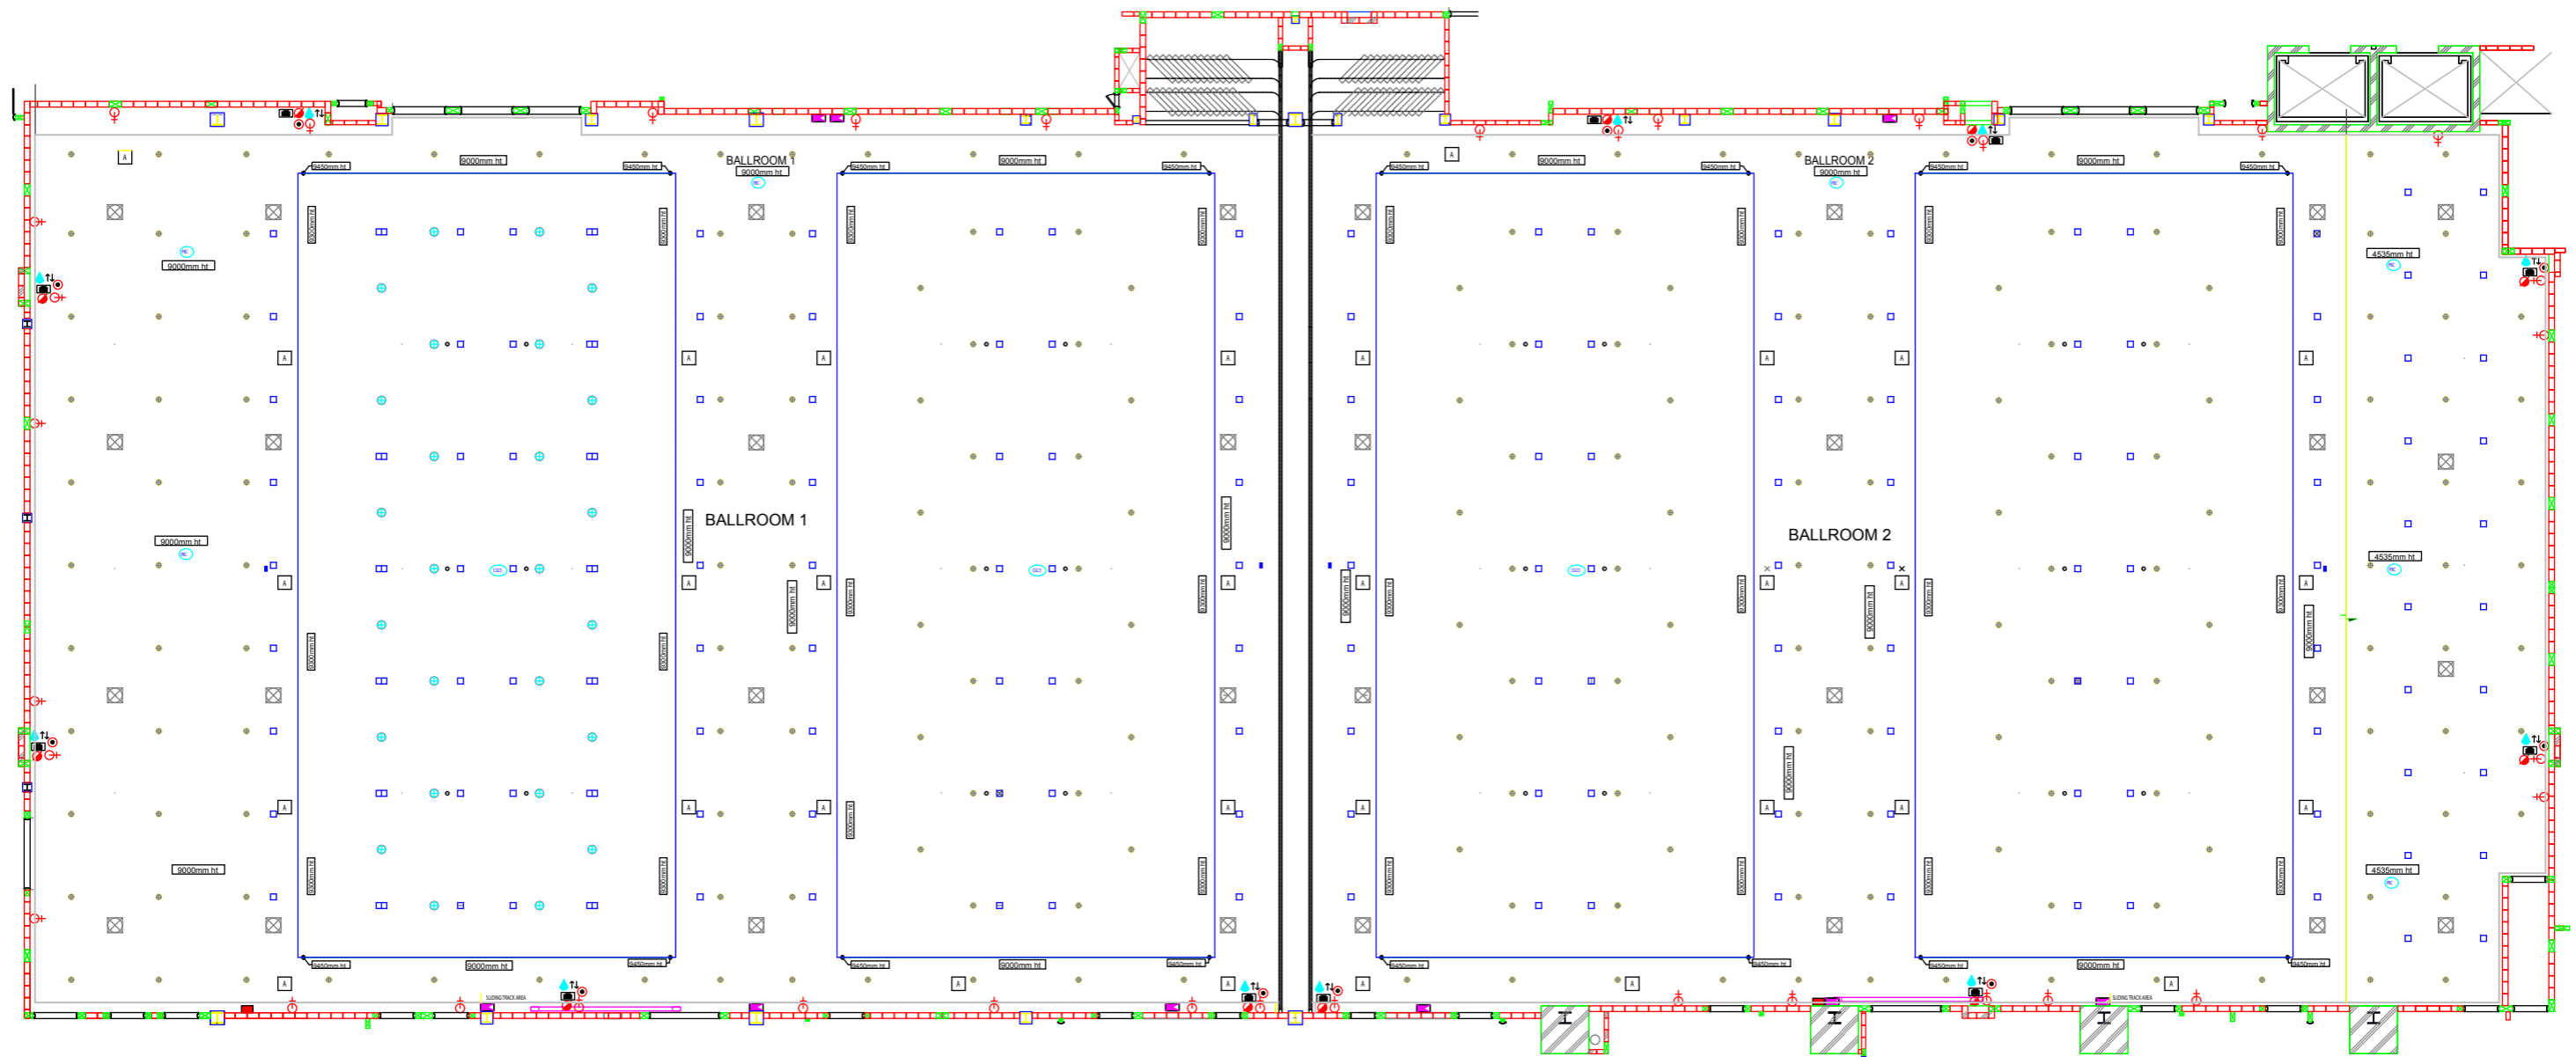

GRAND BALLROOM 1 & 2 ESSENTIAL SERVICES PLAN

LEGENDS	
	10 WATT CEILING SPEAKER
	CEILING SPEAKER WITH INDICATIVE LED
	SPEAKER
	PHOTOELECTRIC SMOKE DETECTOR
	DATA POINT ON CEILING
	KOBAM 4 KOBAM ACCESS PANEL
	KOBAM 2 SLOTT AIR RETURN GRILL
	KOBAM 2 SLOTT AIR SUPPLY GRILL
	1 x 200 TDR overlapping treatment
	Air Address
	RIGGING POINT
	HIDDEN FLUORESCENT LIGHT
	HIDDEN A/C LINEAR DIFFUSER
	AV SPEAKER
	1/4\"/>
	Q742 200W FLUORESCENT HALOGEN WALL SENSORS
	2 x Q8111 Pin Spot Lighting
	4 x Q8111 Pin Spot Lighting

LEGENDS	
	2 X 10 AMP OUTLET
	2 X 10 AMP CIRCUIT 4
	RIGGING PATCHING
	WATER - WASTE
	32 AMP 3 PHASE
	SATELLITE
	DRESS POINT
	100 AMP 3 PHASE (LUGS TAP IN)
	PROJECTOR SCREEN

KUALA LUMPUR
CONVENTION CENTRE