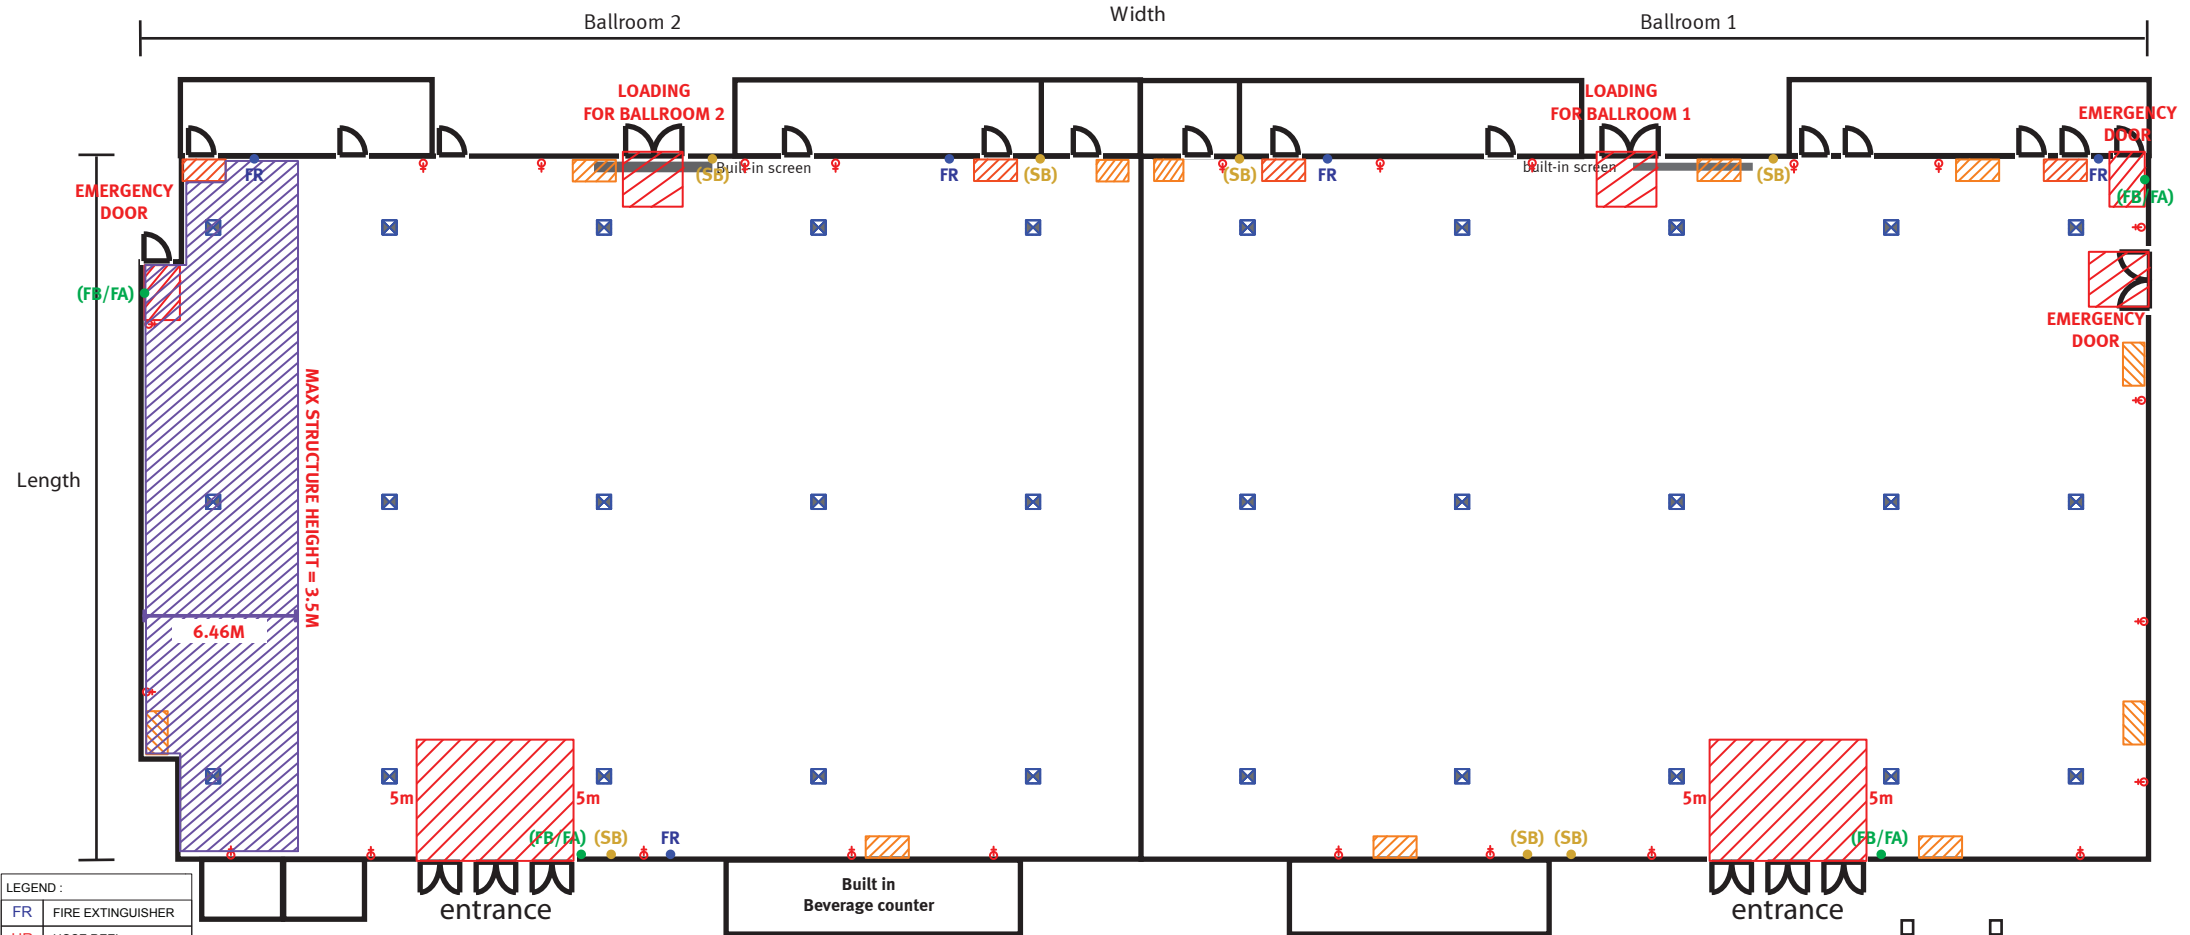

Kuala Lumpur Convention Centre

GRAND BALLROOM 1 & 2

KUALA LUMPUR
CONVENTION CENTRE
EVT FP004

L : 28.37 m x W : 83.4 m x H : 9.0 M

LEGEND :	
FR	FIRE EXTINGUISHER
HR	HOSE REEL
FA	FIRE ALARM
FB	FIRE BREAK GLASS
[Red Hatched Box]	NON BUILD UP AREA
DC	DOOR CONTROLLER
SB	SUIS BOARD
[Blue X in Box]	2 X 13 AMP / DATA X 4
[Red Circle with +]	13 AMP OUTLET
[Blue Hatched Box]	LOW CEILING

EVT FP004 - Grand Ballroom 1 & 2

Version 1.4 Date: 22/04/2016