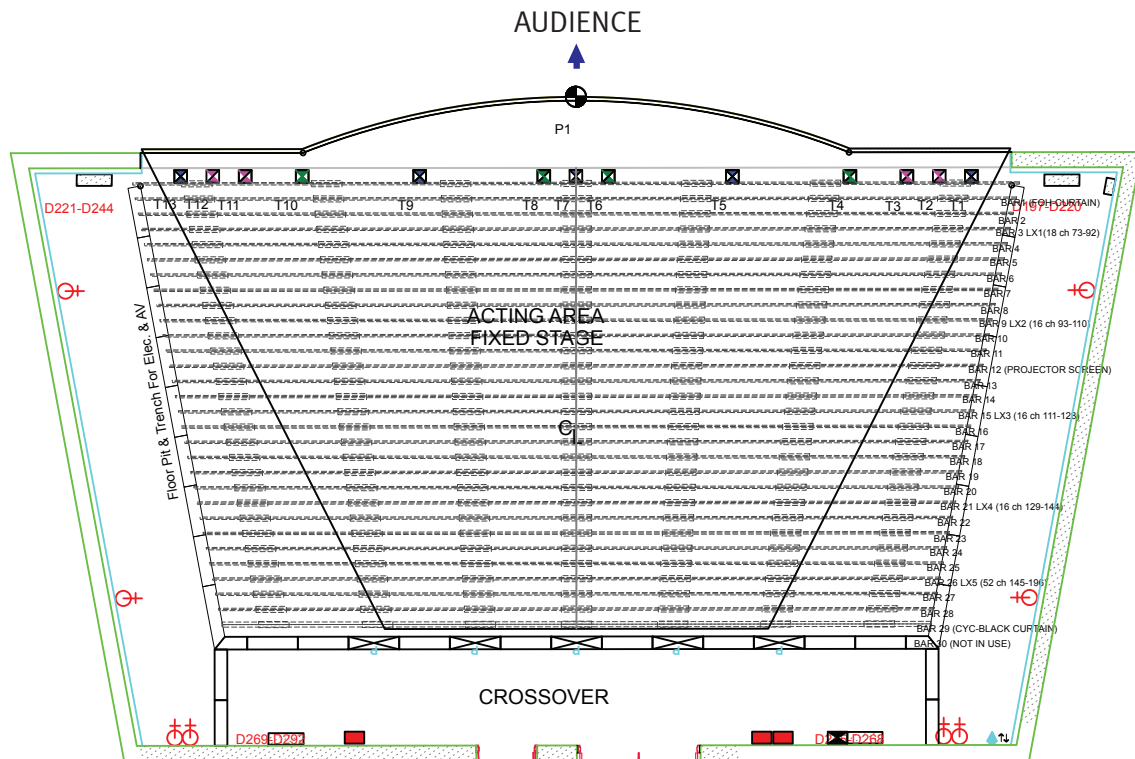

PLENARY HALL : STAGE & FLYBARS

SCALE 1: 1000