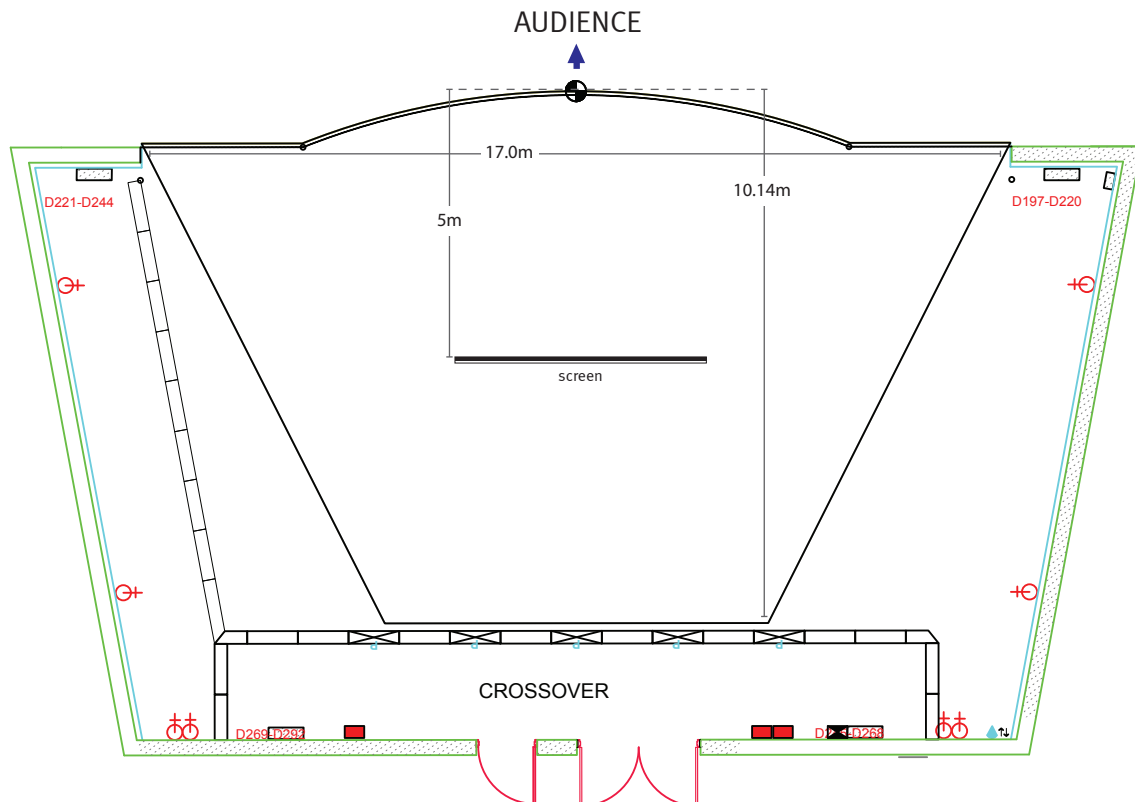

PLENARY HALL : STAGE & FLYBARS

SCALE 1: 1000