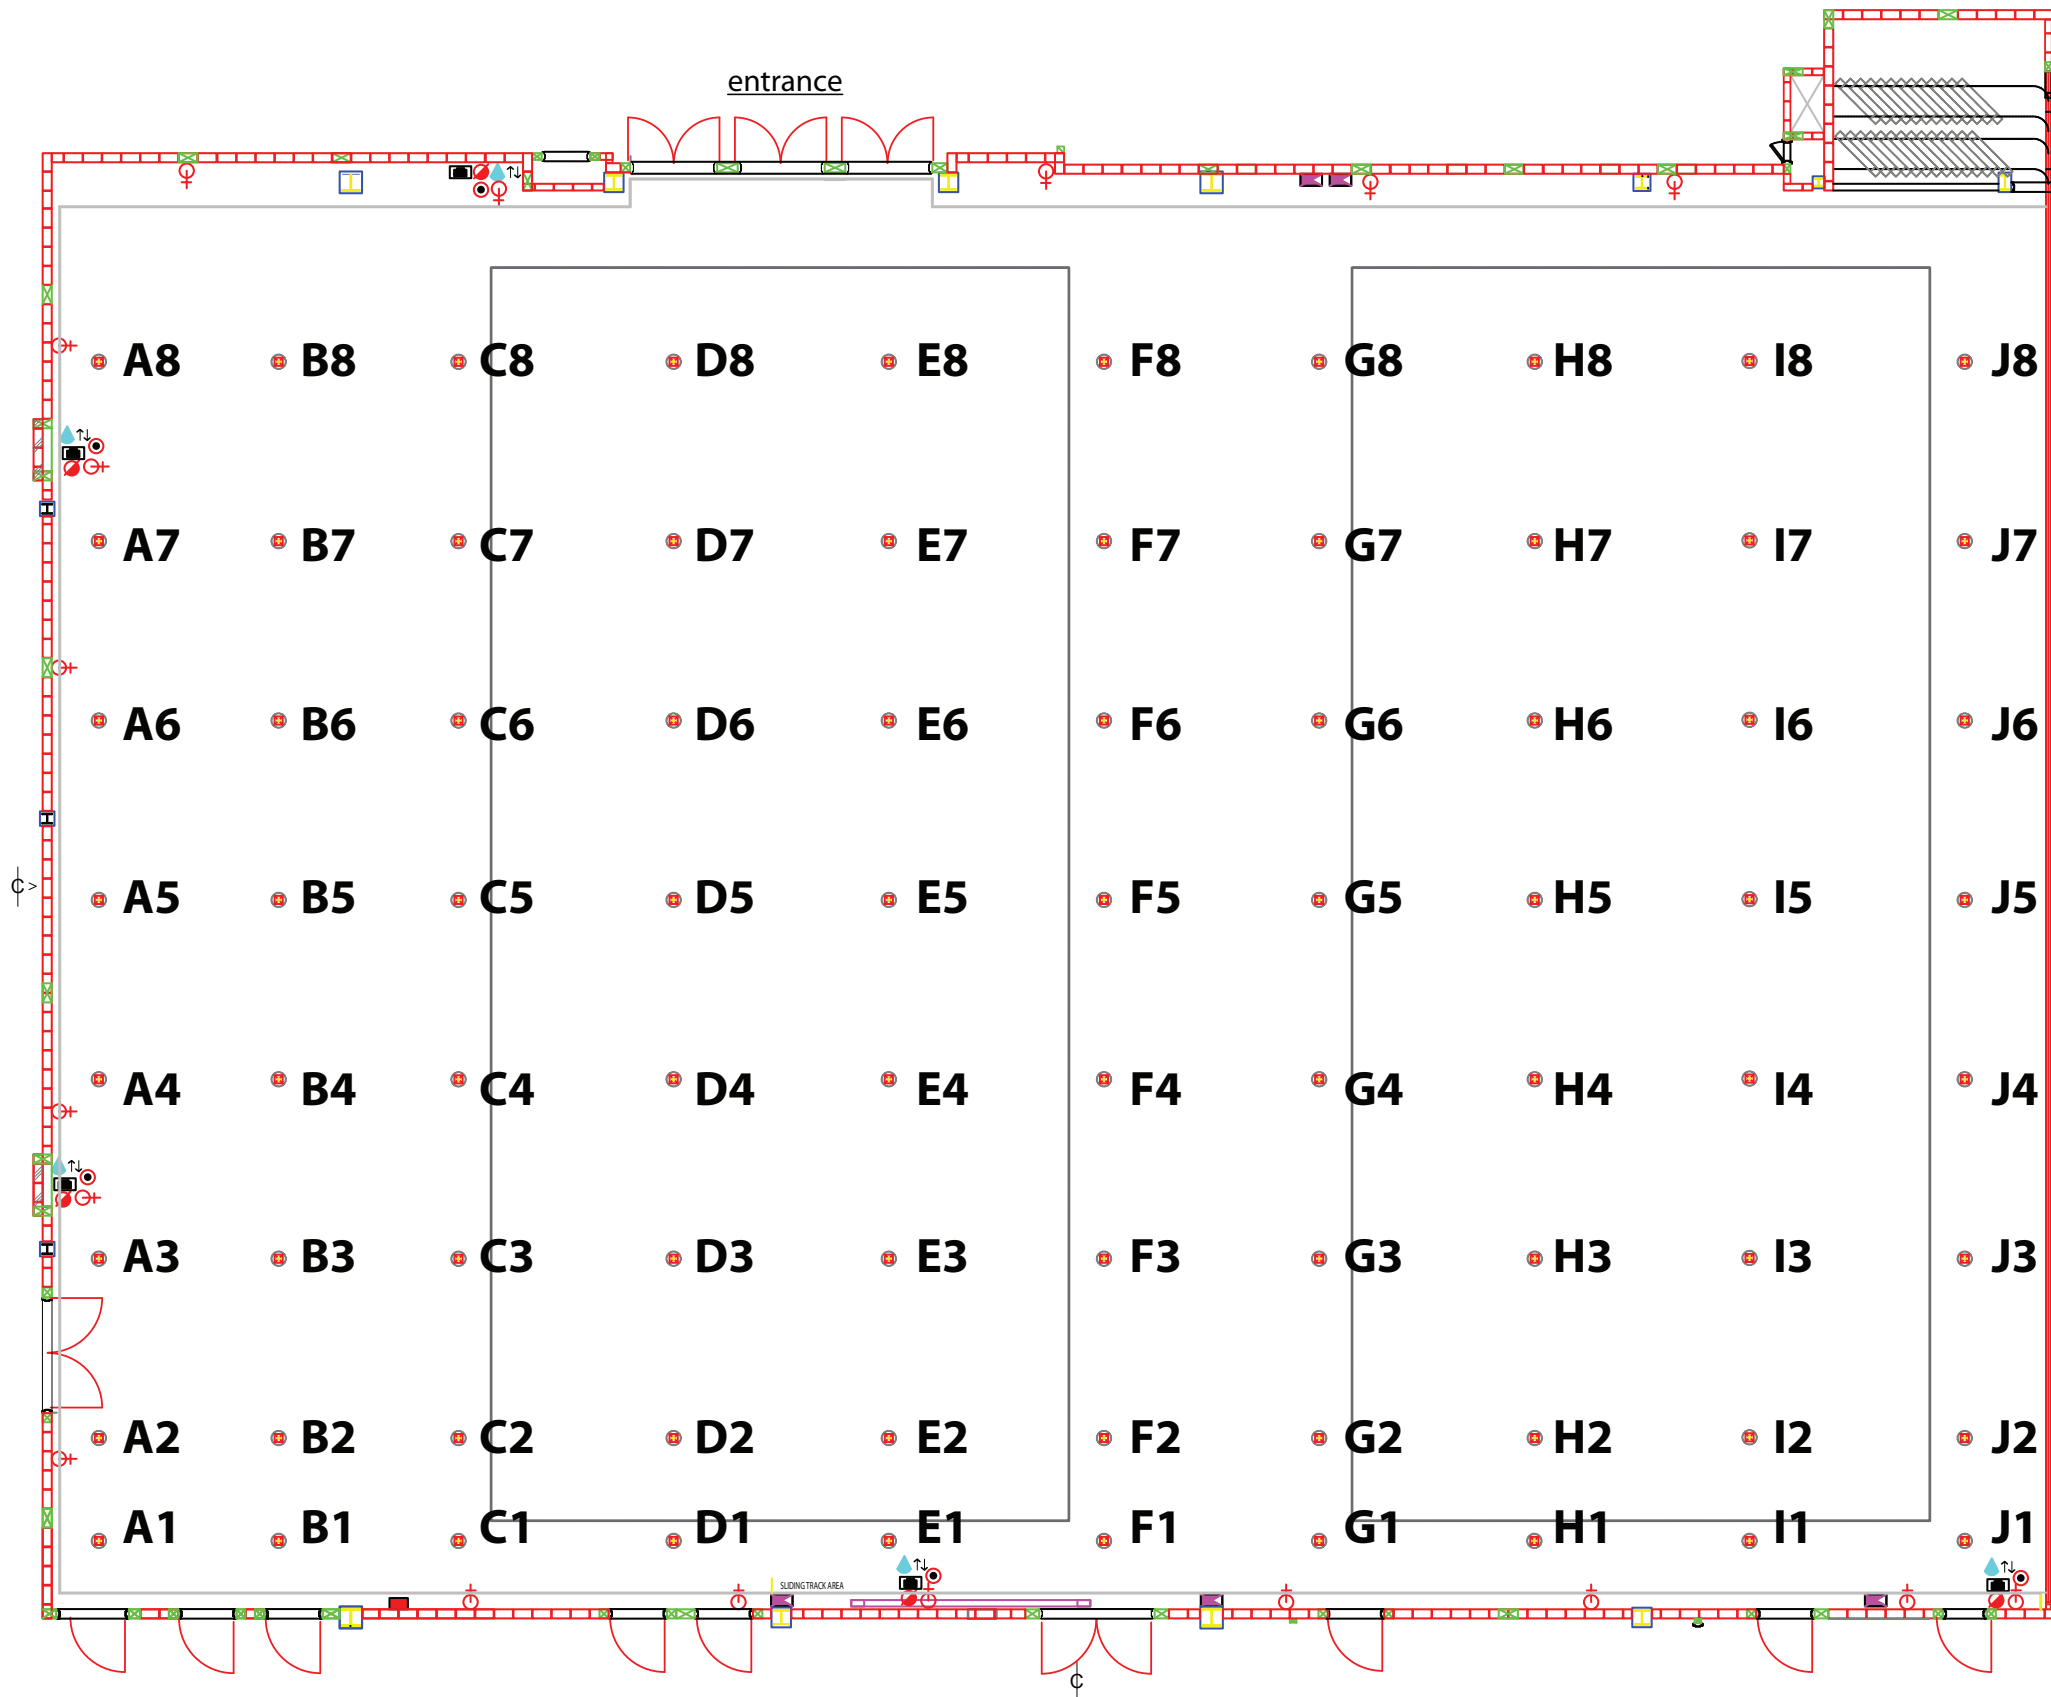

BALLROOM 1 REFLECTED CEILING PLAN

LEGENDS:			
	10 WATT CEILING SPEAKER		HIDDEN FLUORESCENT LIGHT
	AV SPEAKER		QT32 250W
	SPRINKLER		PAR56 300W
	PHOTOELECTRIC SMOKE DETECTOR		TRIGN UPLIGHT
	RIGGING POINT		2 x QR111 Pin Spot
	1200MM 4 SLOT AIR RETURN GRILL		1 x QR111 Pin Spot
	450MM X 450MM ACCESS PANEL		

LEGENDS:			
	2 X 13 AMP OUTLET		100 AMP 3 PHASE (LUG TAP IN)
	2 X 13 AMP / DATA X 4		
	RGB/MIKE PATCHING		
	WATER / WASTE		
	32 AMP 3 PHASE		
	SATELLITE		
	DATA POINT		

0 1 2 3 4 5
1:1m

KUALA LUMPUR
CONVENTION CENTRE