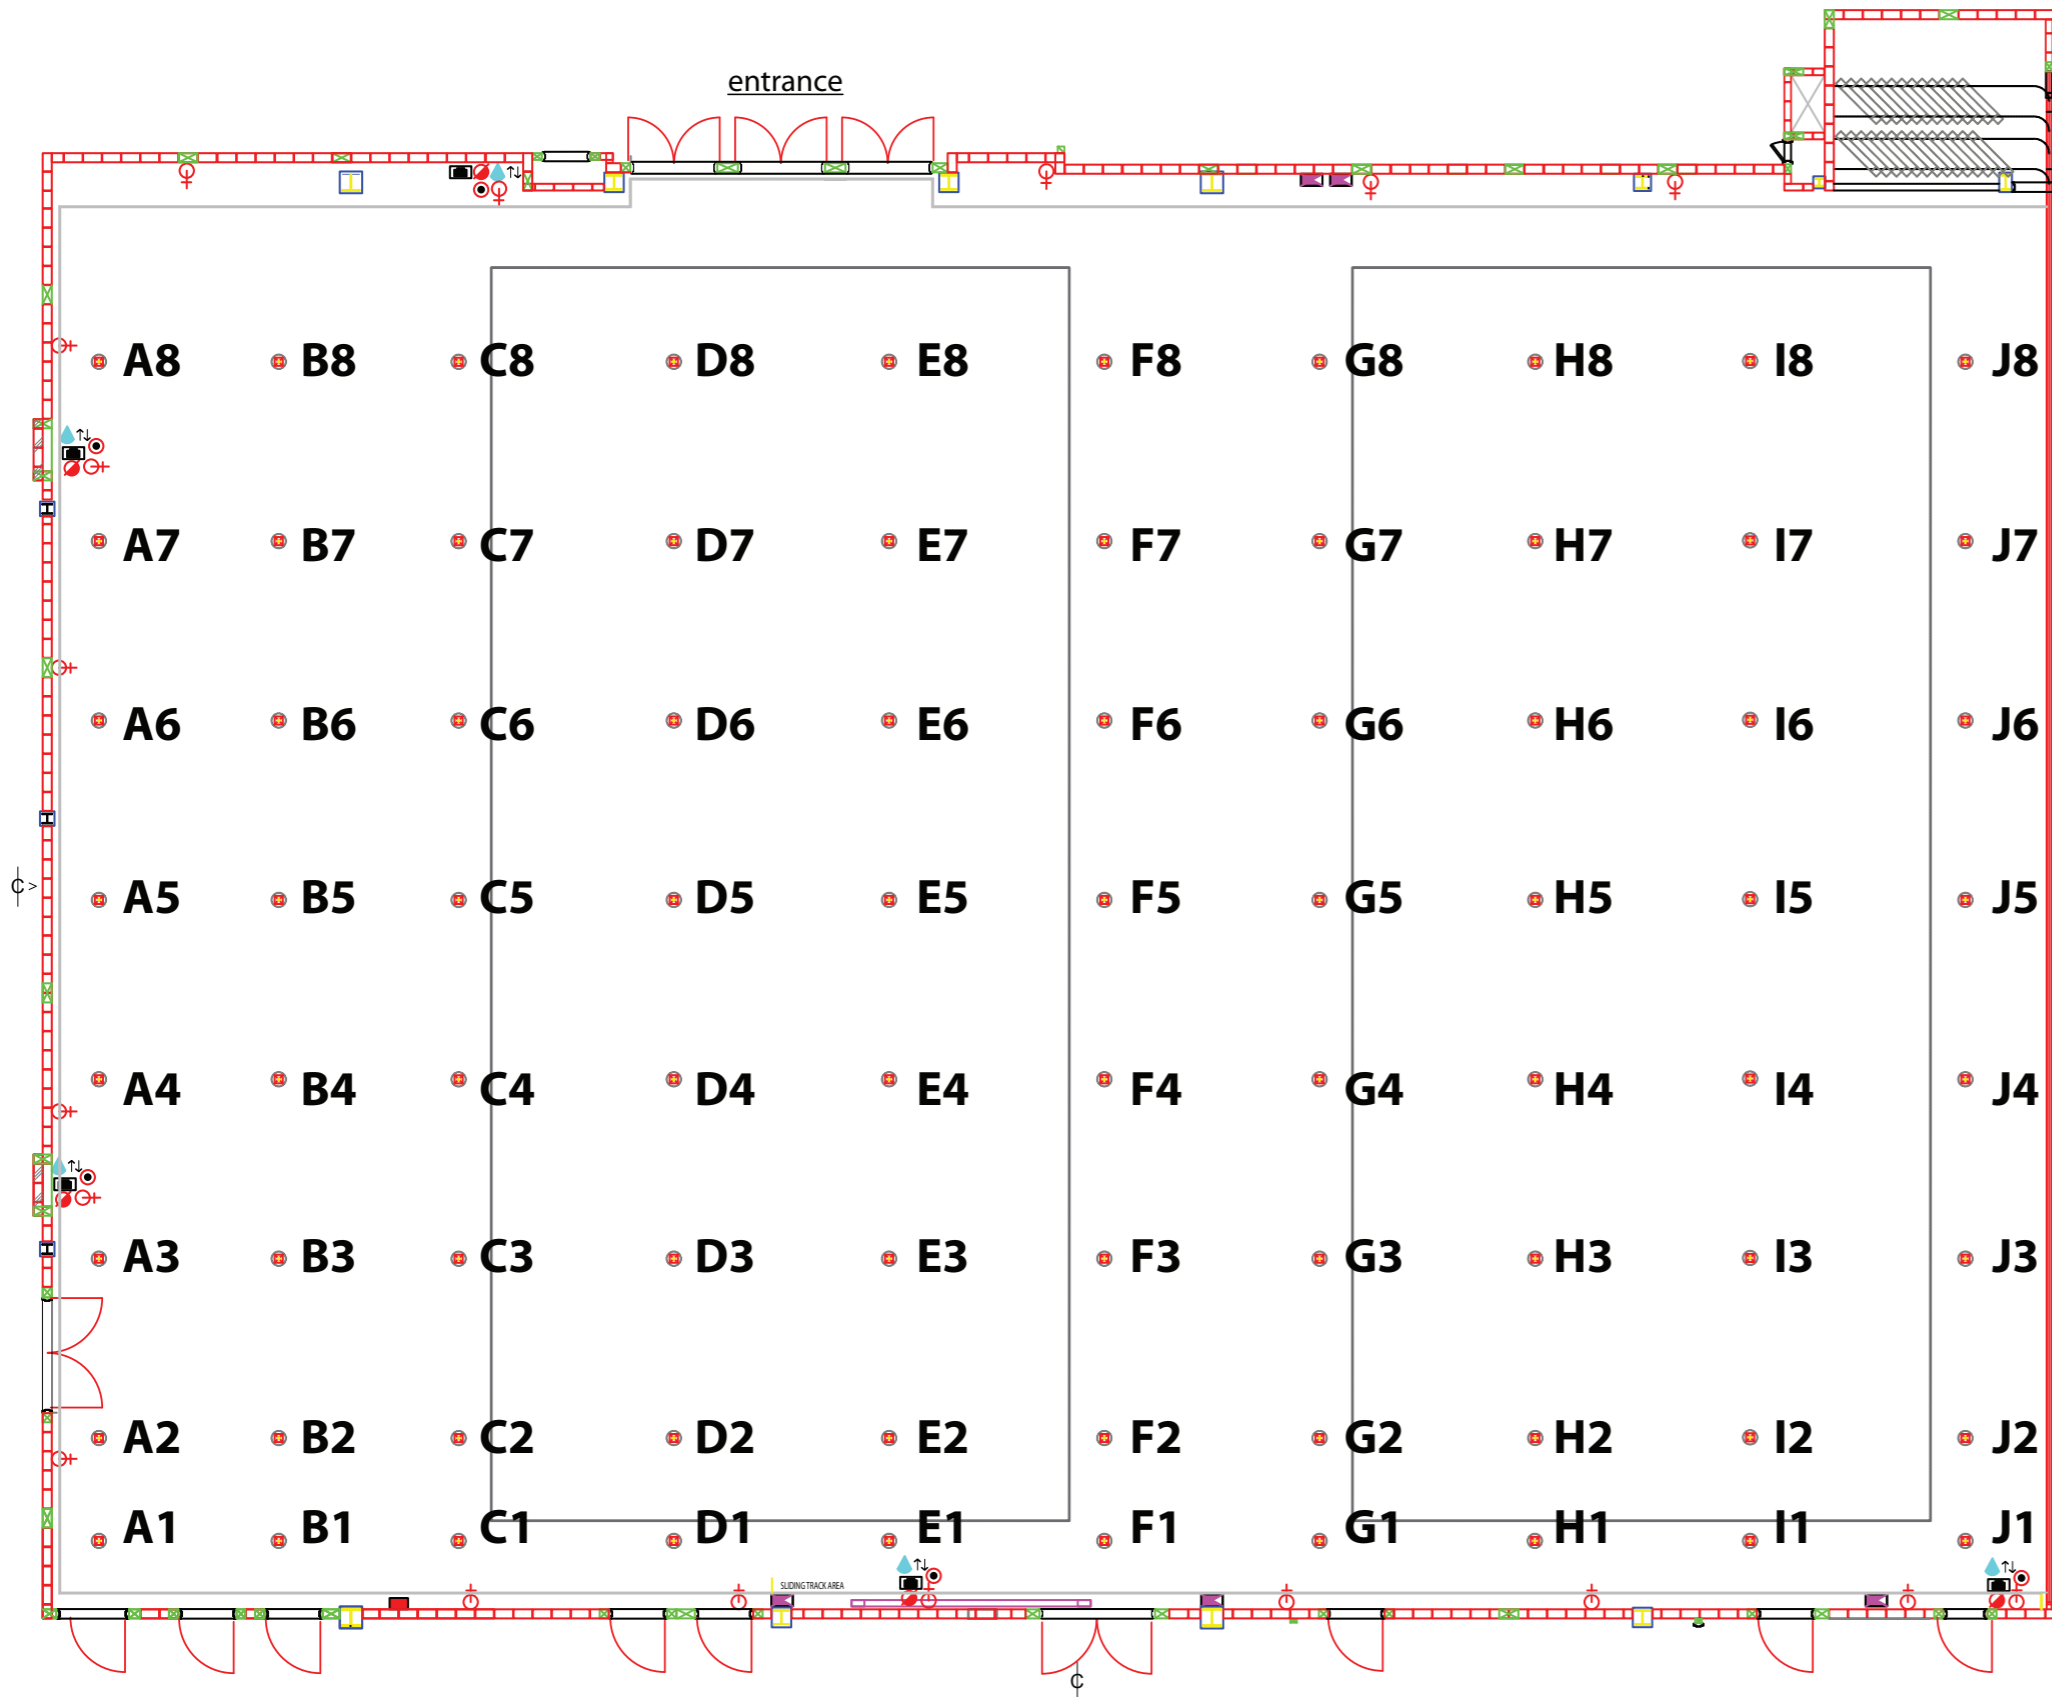

BALLROOM 1 REFLECTED CEILING PLAN

LEGENDS:

	10 WATT CEILING SPEAKER		HIDDEN FLUORESCENT LIGHT
	AV SPEAKER		QT32 250W
	SPRINKLER		PAR56 300W
	PHOTOELECTRIC SMOKE DETECTOR		TRIGN UPLIGHT
	RIGGING POINT		2 x QR111 Pin Spot
	1200MM 4 SLOT AIR RETURN GRILL		1 x QR111 Pin Spot
	450MM X 450MM ACCESS PANEL		

LEGENDS:

	2 X 13 AMP OUTLET		100 AMP 3 PHASE (LUG TAP IN)
	2 X 13 AMP / DATA X 4		
	RGB/MIKE PATCHING		
	WATER / WASTE		
	32 AMP 3 PHASE		
	SATELLITE		
	DATA POINT		

0 1 2 3 4 5
1:1m

KUALA LUMPUR
CONVENTION CENTRE