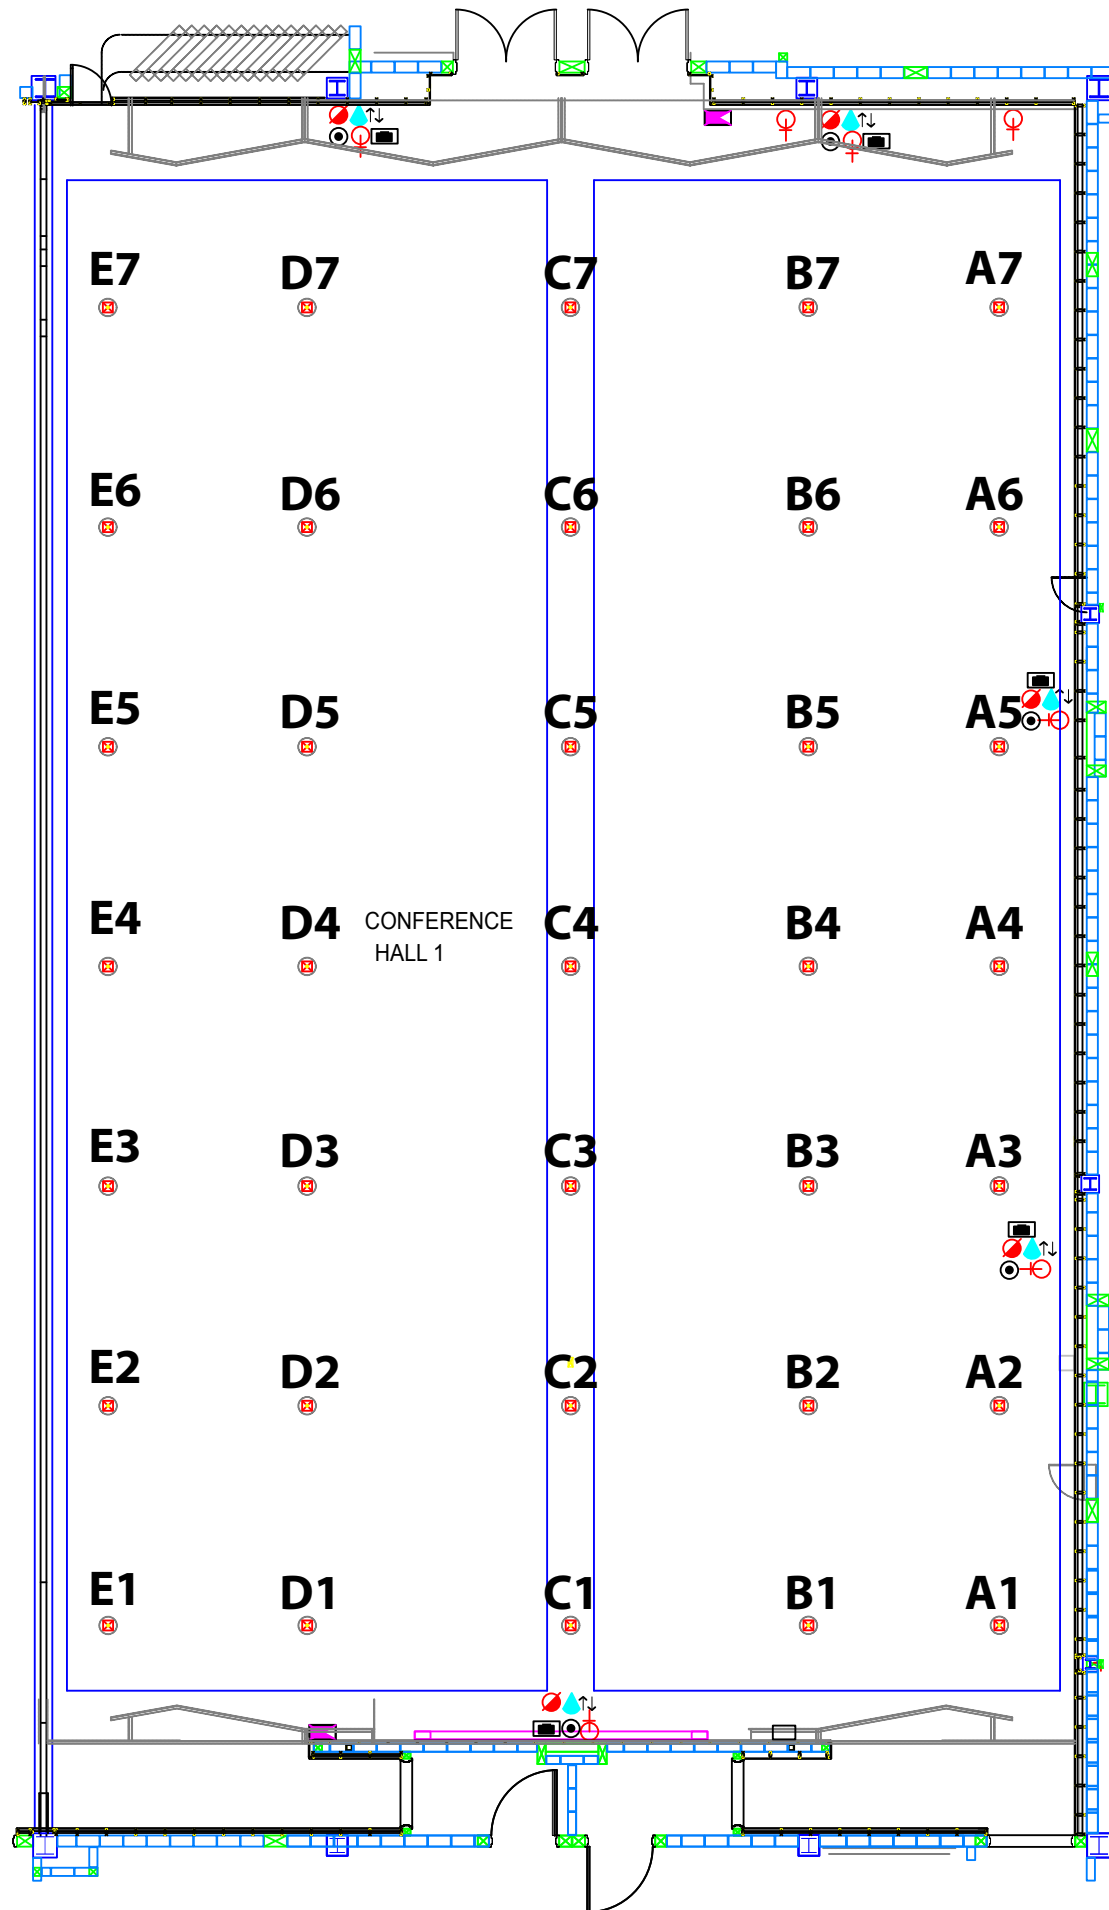

CONFERENCE HALL 1 REFLECTED CEILING PLAN

LEGENDS:

	10 WATT CEILING SPEAKER		HIDDEN FLUORESCENT LIGHT
	AV SPEAKER		QT32 250W
	SPRINKLER		PAR56 300W
	PHOTOELECTRIC SMOKE DETECTOR		TRION UPLIGHT
	RIGGING POINT		2 x QR111 Pin Spot
	1200MM 4 SLOT AIR RETURN GRILL		1 x QR111 Pin Spot
	450MM X 450MM ACCESS PANEL		

LEGENDS:

	2 X 13 AMP OUTLET		100 AMP 3 PHASE (LUG TAP IN)
	2 X 13 AMP / DATA X 4		
	RGB/MIKE PATCHING		
	WATER / WASTE		
	32 AMP 3 PHASE		
	SATELLITE		
	DATA POINT		

SCALE

(M) 0 1 2 3 4 5

KUALA LUMPUR
CONVENTION CENTRE