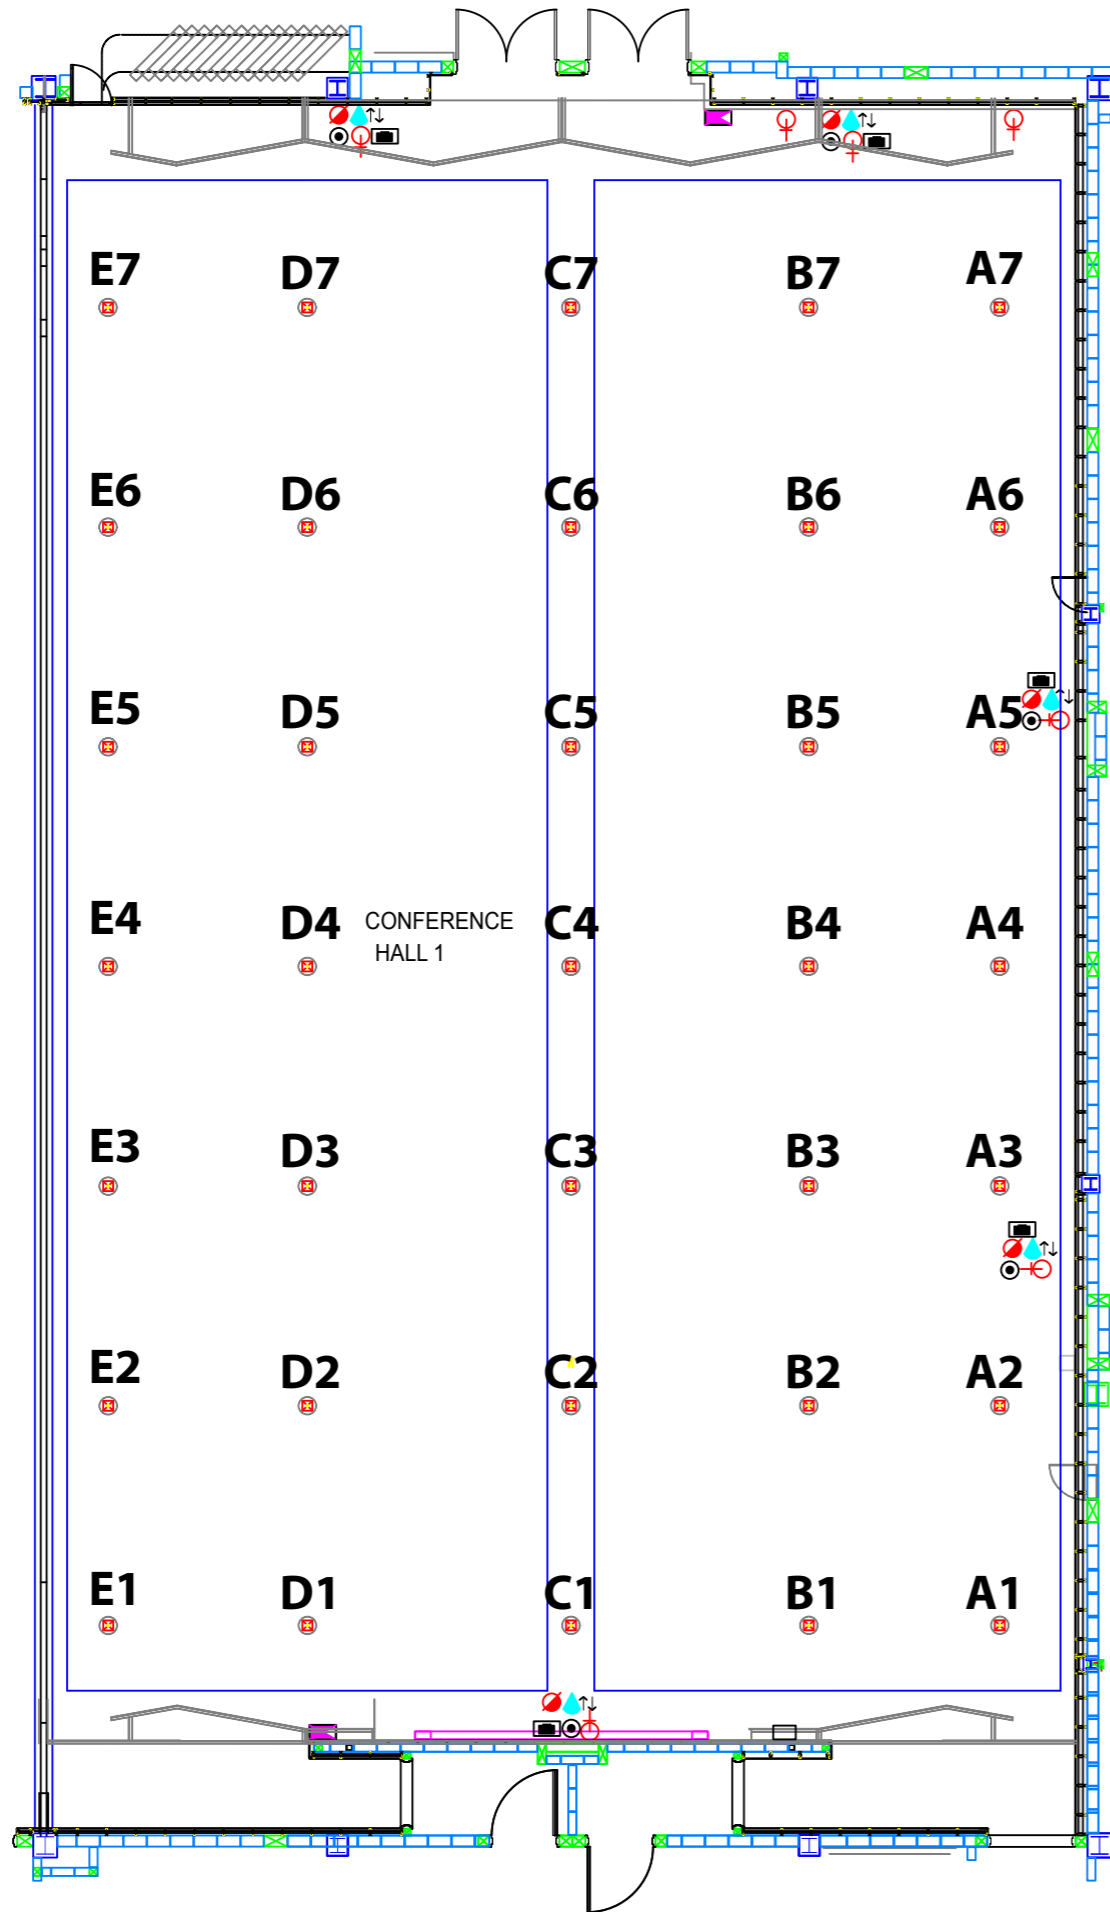

# CONFERENCE HALL 1 REFLECTED CEILING PLAN

LEGENDS:

	10 WATT CEILING SPEAKER		HIDDEN FLUORESCENT LIGHT
	AV SPEAKER		QT32 250W
	SPRINKLER		PAR56 300W
	PHOTOELECTRIC SMOKE DETECTOR		TRION UPLIGHT
	RIGGING POINT		2 x QR111 Pin Spot
	1200MM 4 SLOT AIR RETURN GRILL		1 x QR111 Pin Spot
	450MM X 450MM ACCESS PANEL		

LEGENDS:

	2 X 13 AMP OUTLET		100 AMP 3 PHASE ( LUG TAP IN )
	2 X 13 AMP / DATA X 4		
	RGB/MIKE PATCHING		
	WATER / WASTE		
	32 AMP 3 PHASE		
	SATELLITE		
	DATA POINT		

SCALE

(M) 0 1 2 3 4 5

KUALA LUMPUR  
CONVENTION CENTRE