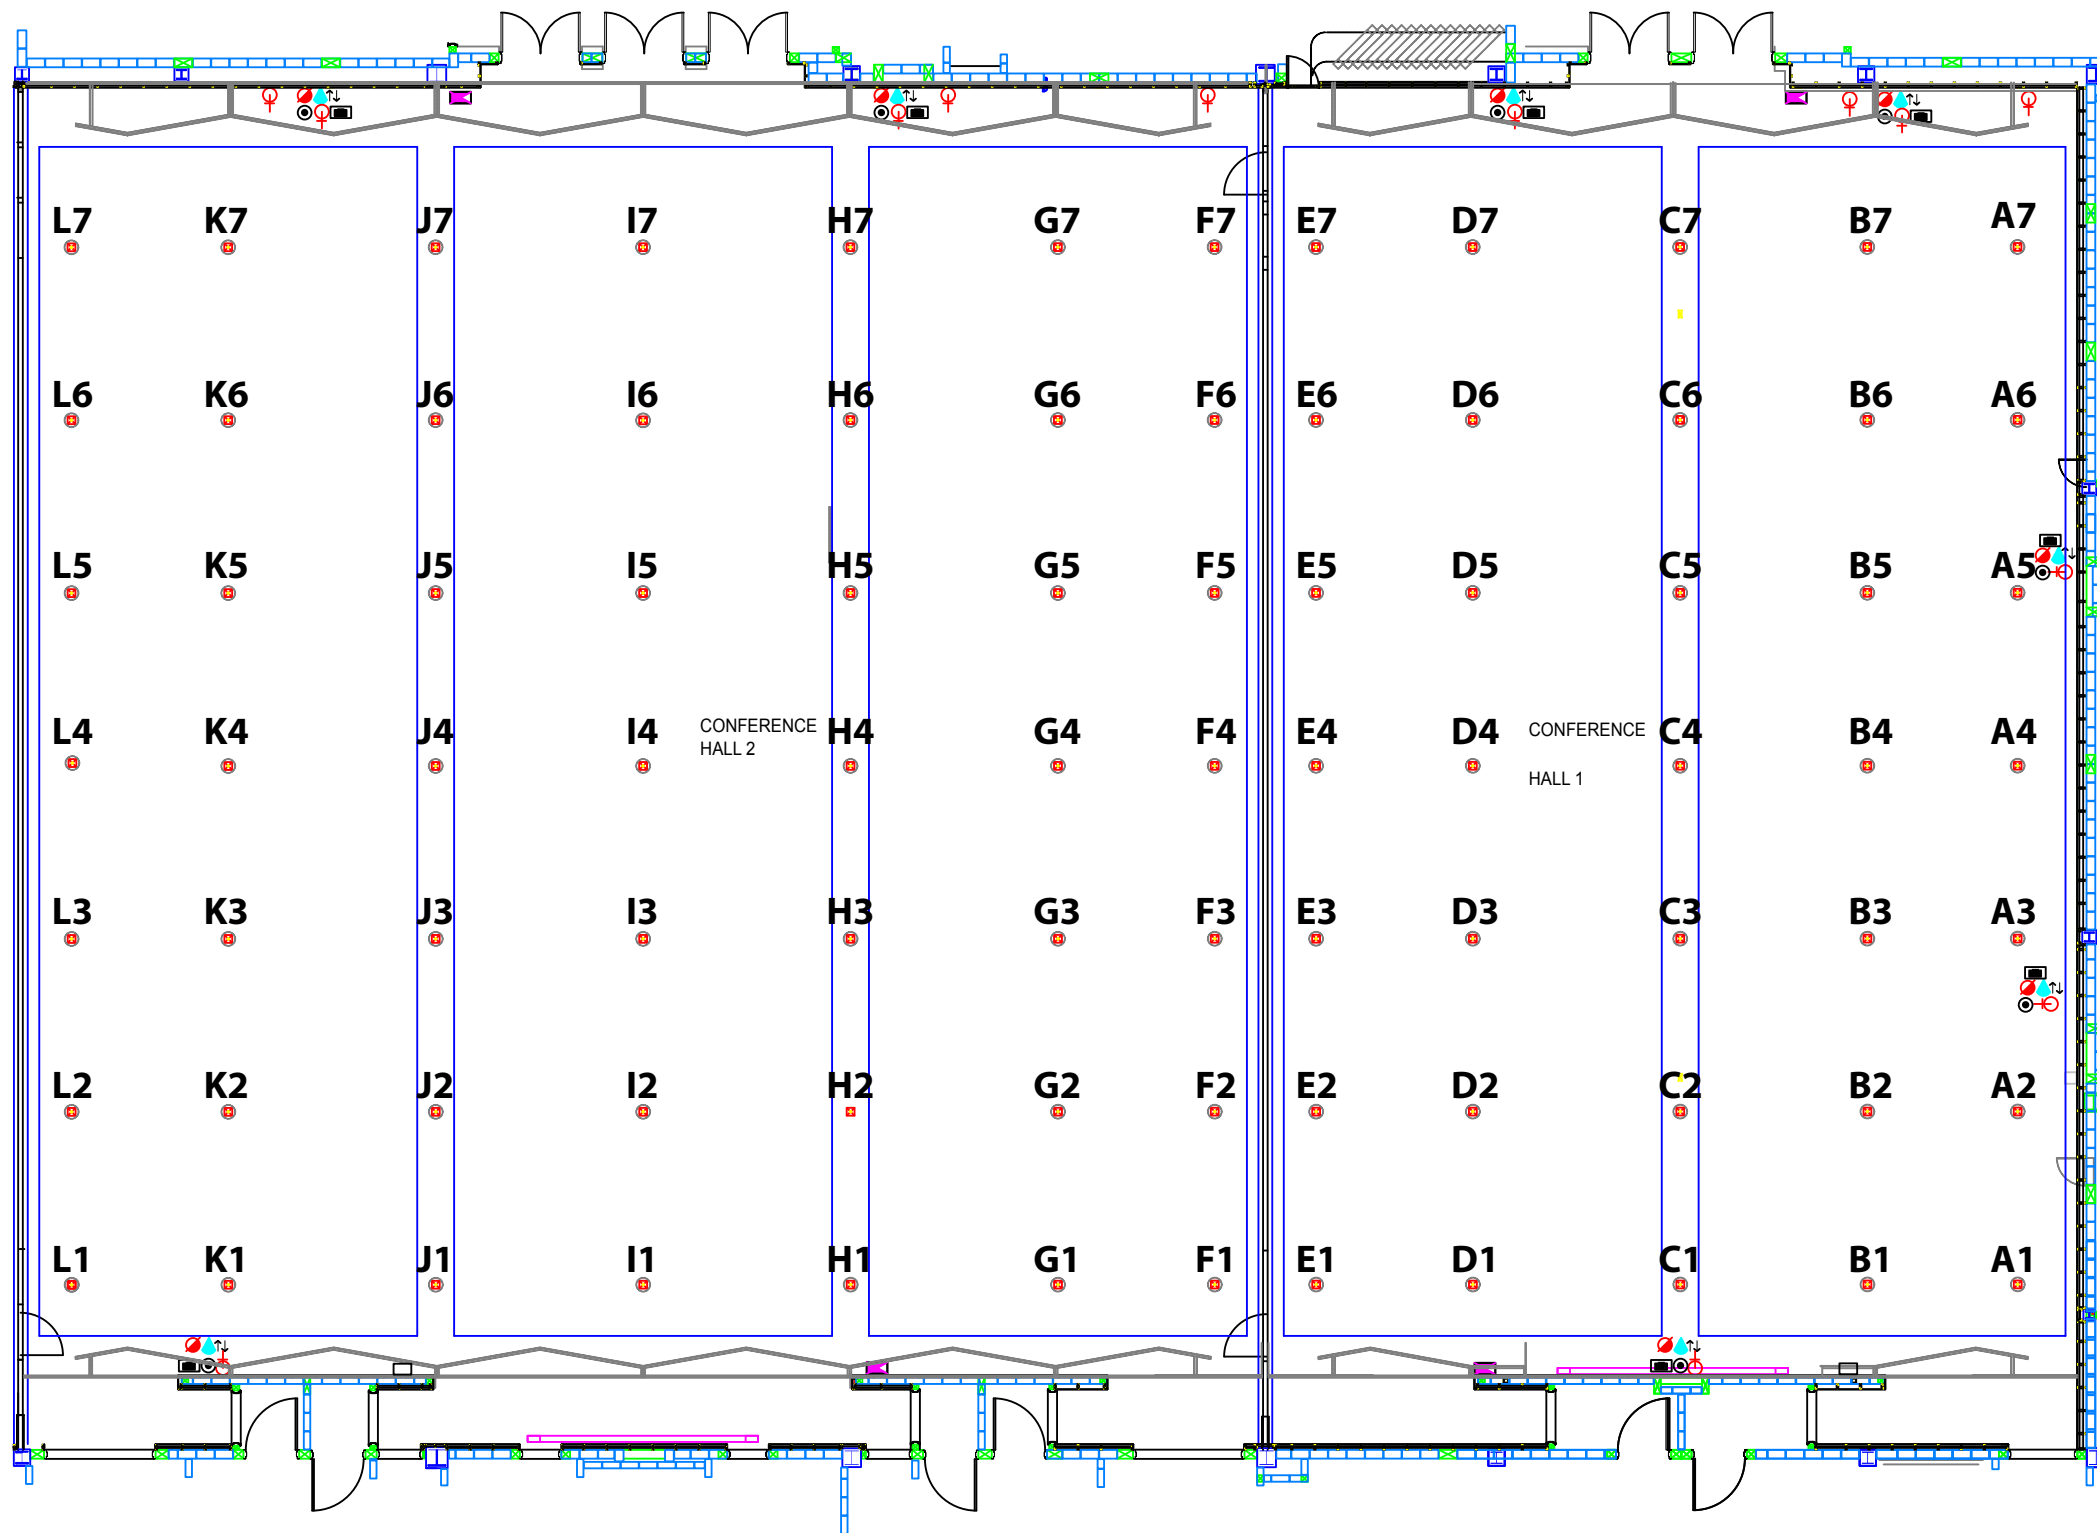

CONFERENCE HALL 1 & 2 REFLECTED CEILING PLAN

LEGENDS:

	10 WATT CEILING SPEAKER		HIDDEN FLUORESCENT LIGHT
	AV SPEAKER		QT32 250W
	SPRINKLER		PAR56 300W
	PHOTOELECTRIC SMOKE DETECTOR		TRION UPLIGHT
	RIGGING POINT		2 x QR111 Pin Spot
	1200MM 4 SLOT AIR RETURN GRILL		1 x QR111 Pin Spot
	450MM X 450MM ACCESS PANEL		

LEGENDS:

	2 X 13 AMP OUTLET		100 AMP 3 PHASE (LUG TAP IN)
	2 X 13 AMP / DATA X 4		
	RGB/MIKE PATCHING		
	WATER / WASTE		
	32 AMP 3 PHASE		
	SATELLITE		
	DATA POINT		

SCALE

KUALA LUMPUR
CONVENTION CENTRE

COMMERCE • CULTURE • COLOUR
Copyright © Kuala Lumpur Convention Centre 2006