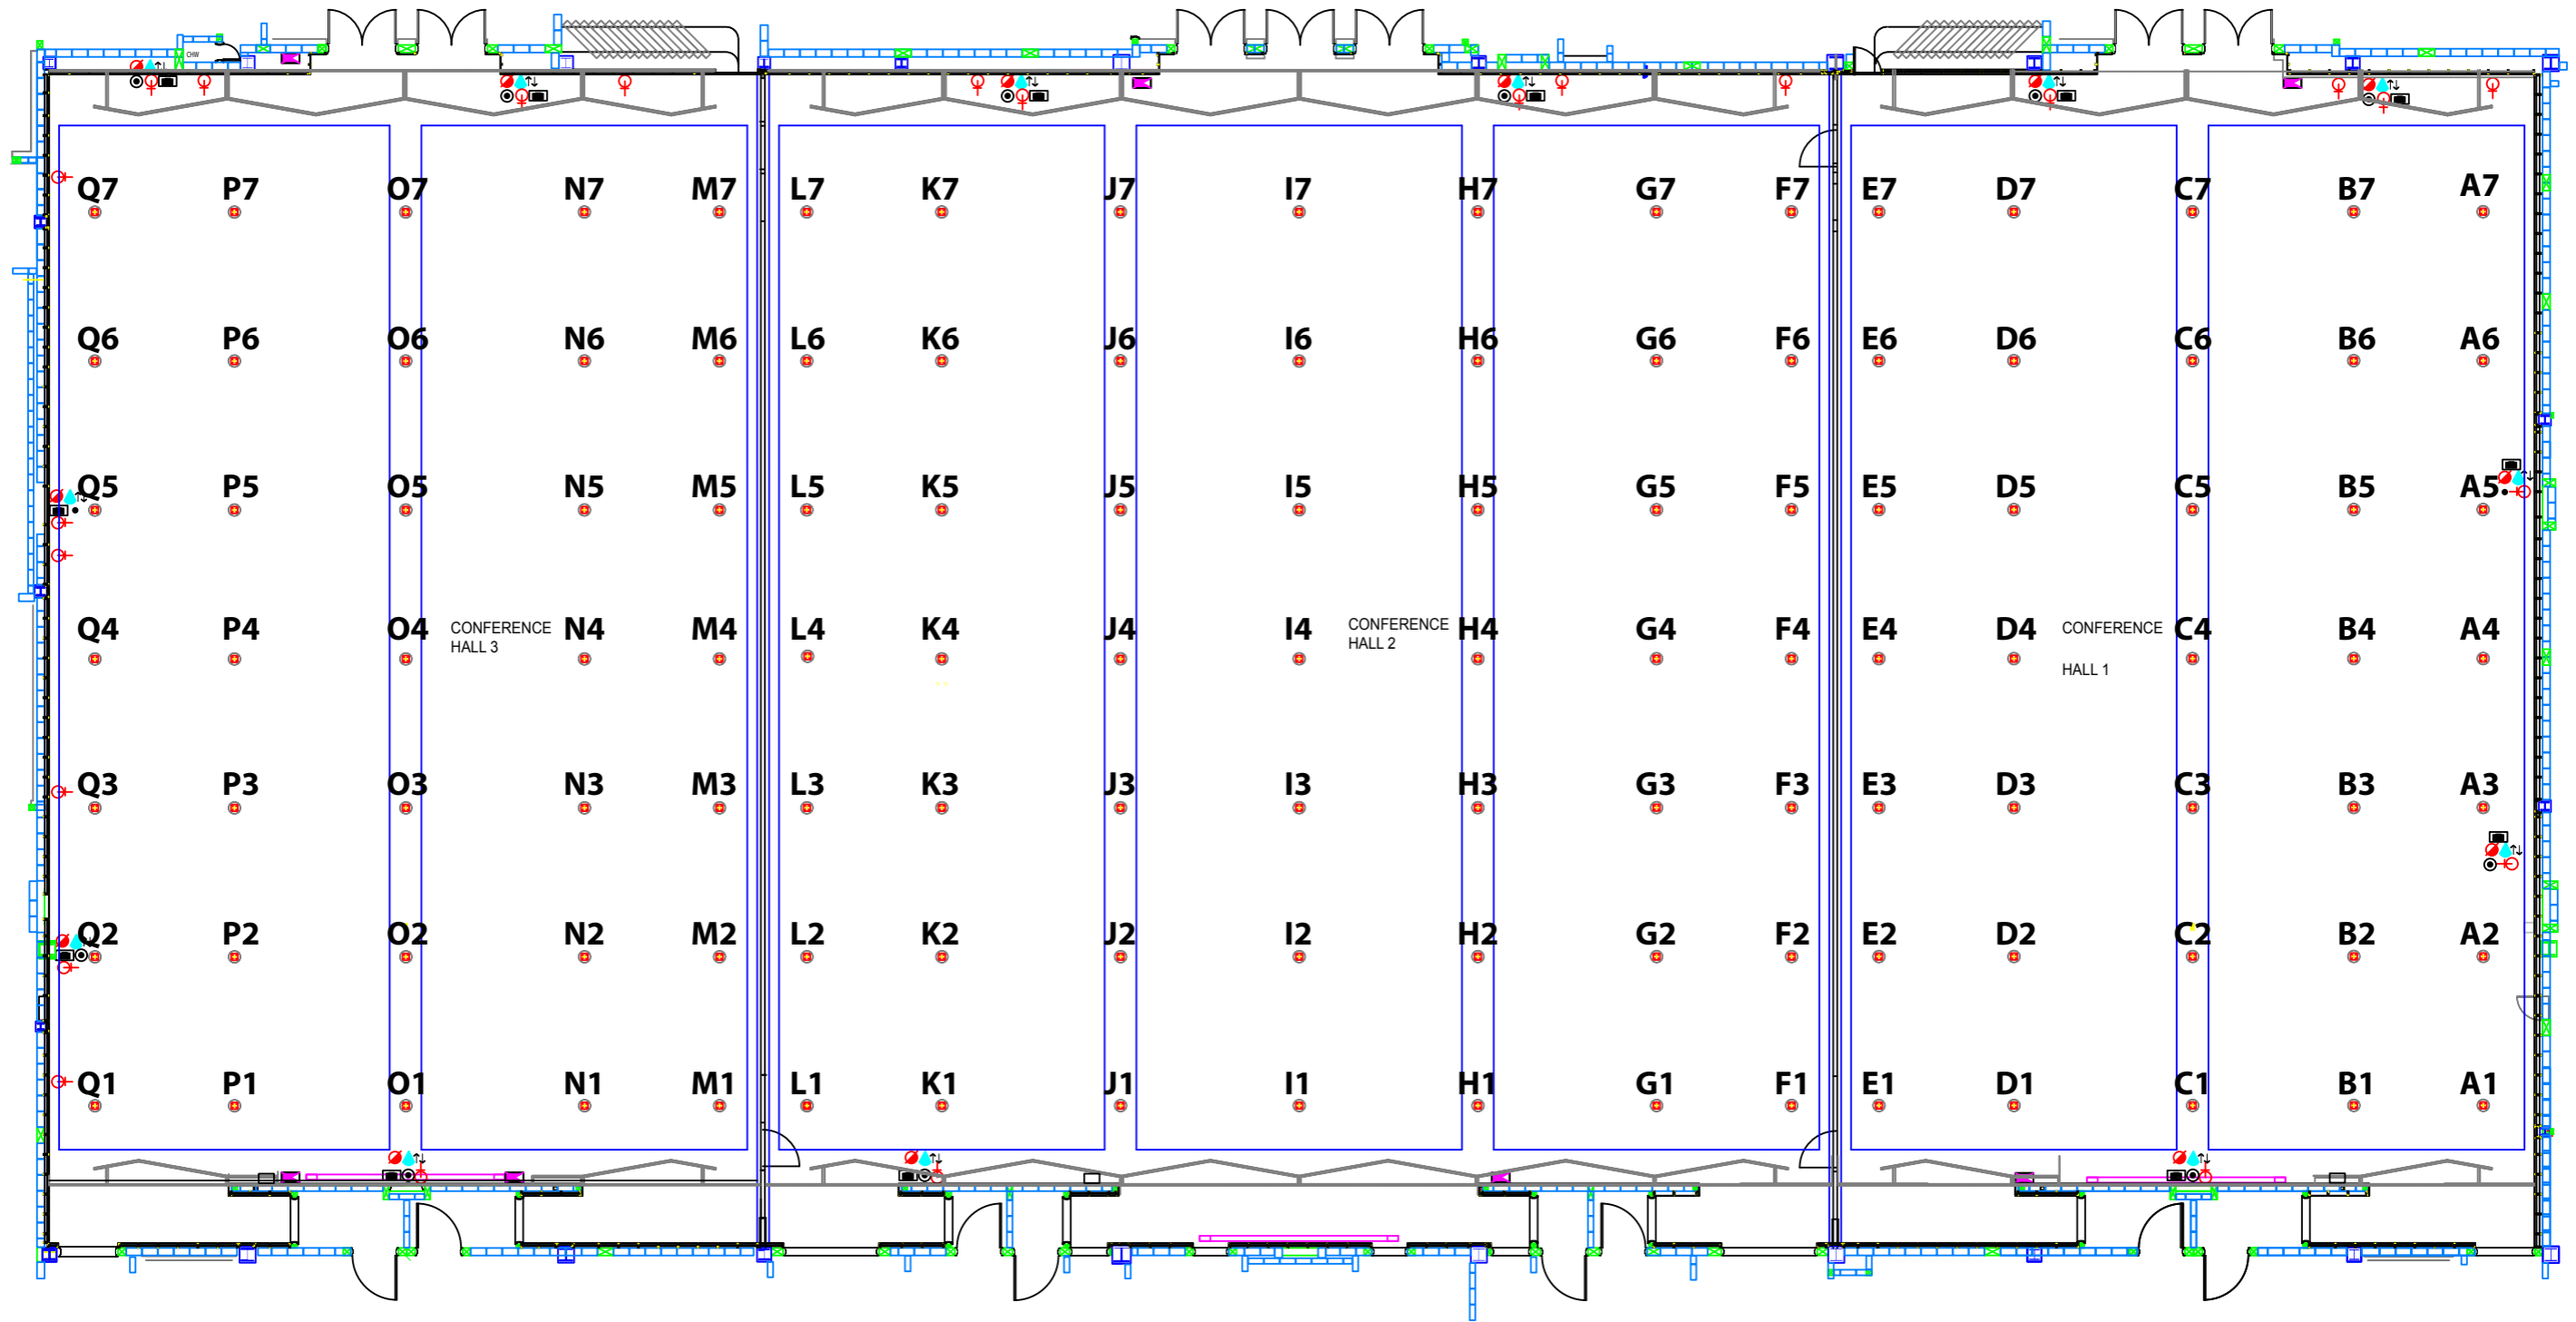

CONFERENCE HALL 1, 2 & 3 REFLECTED CEILING PLAN

LEGENDS:			
	10 WATT CEILING SPEAKER		HIDDEN FLUORESCENT LIGHT
	AV SPEAKER		QT32 250W
	SPRINKLER		PAR56 300W
	PHOTOELECTRIC SMOKE DETECTOR		TRION UPLIGHT
	RIGGING POINT		2 x QR111 Pin Spot
	1200MM 4 SLOT AIR RETURN GRILL		1 x QR111 Pin Spot
	450MM X 450MM ACCESS PANEL		

LEGENDS:			
	2 X 13 AMP OUTLET		100 AMP 3 PHASE (LUG TAP IN)
	2 X 13 AMP / DATA X 4		
	RGB/MIKE PATCHING		
	WATER / WASTE		
	32 AMP 3 PHASE		
	SATELLITE		
	DATA POINT		

SCALE

KUALA LUMPUR
CONVENTION CENTRE