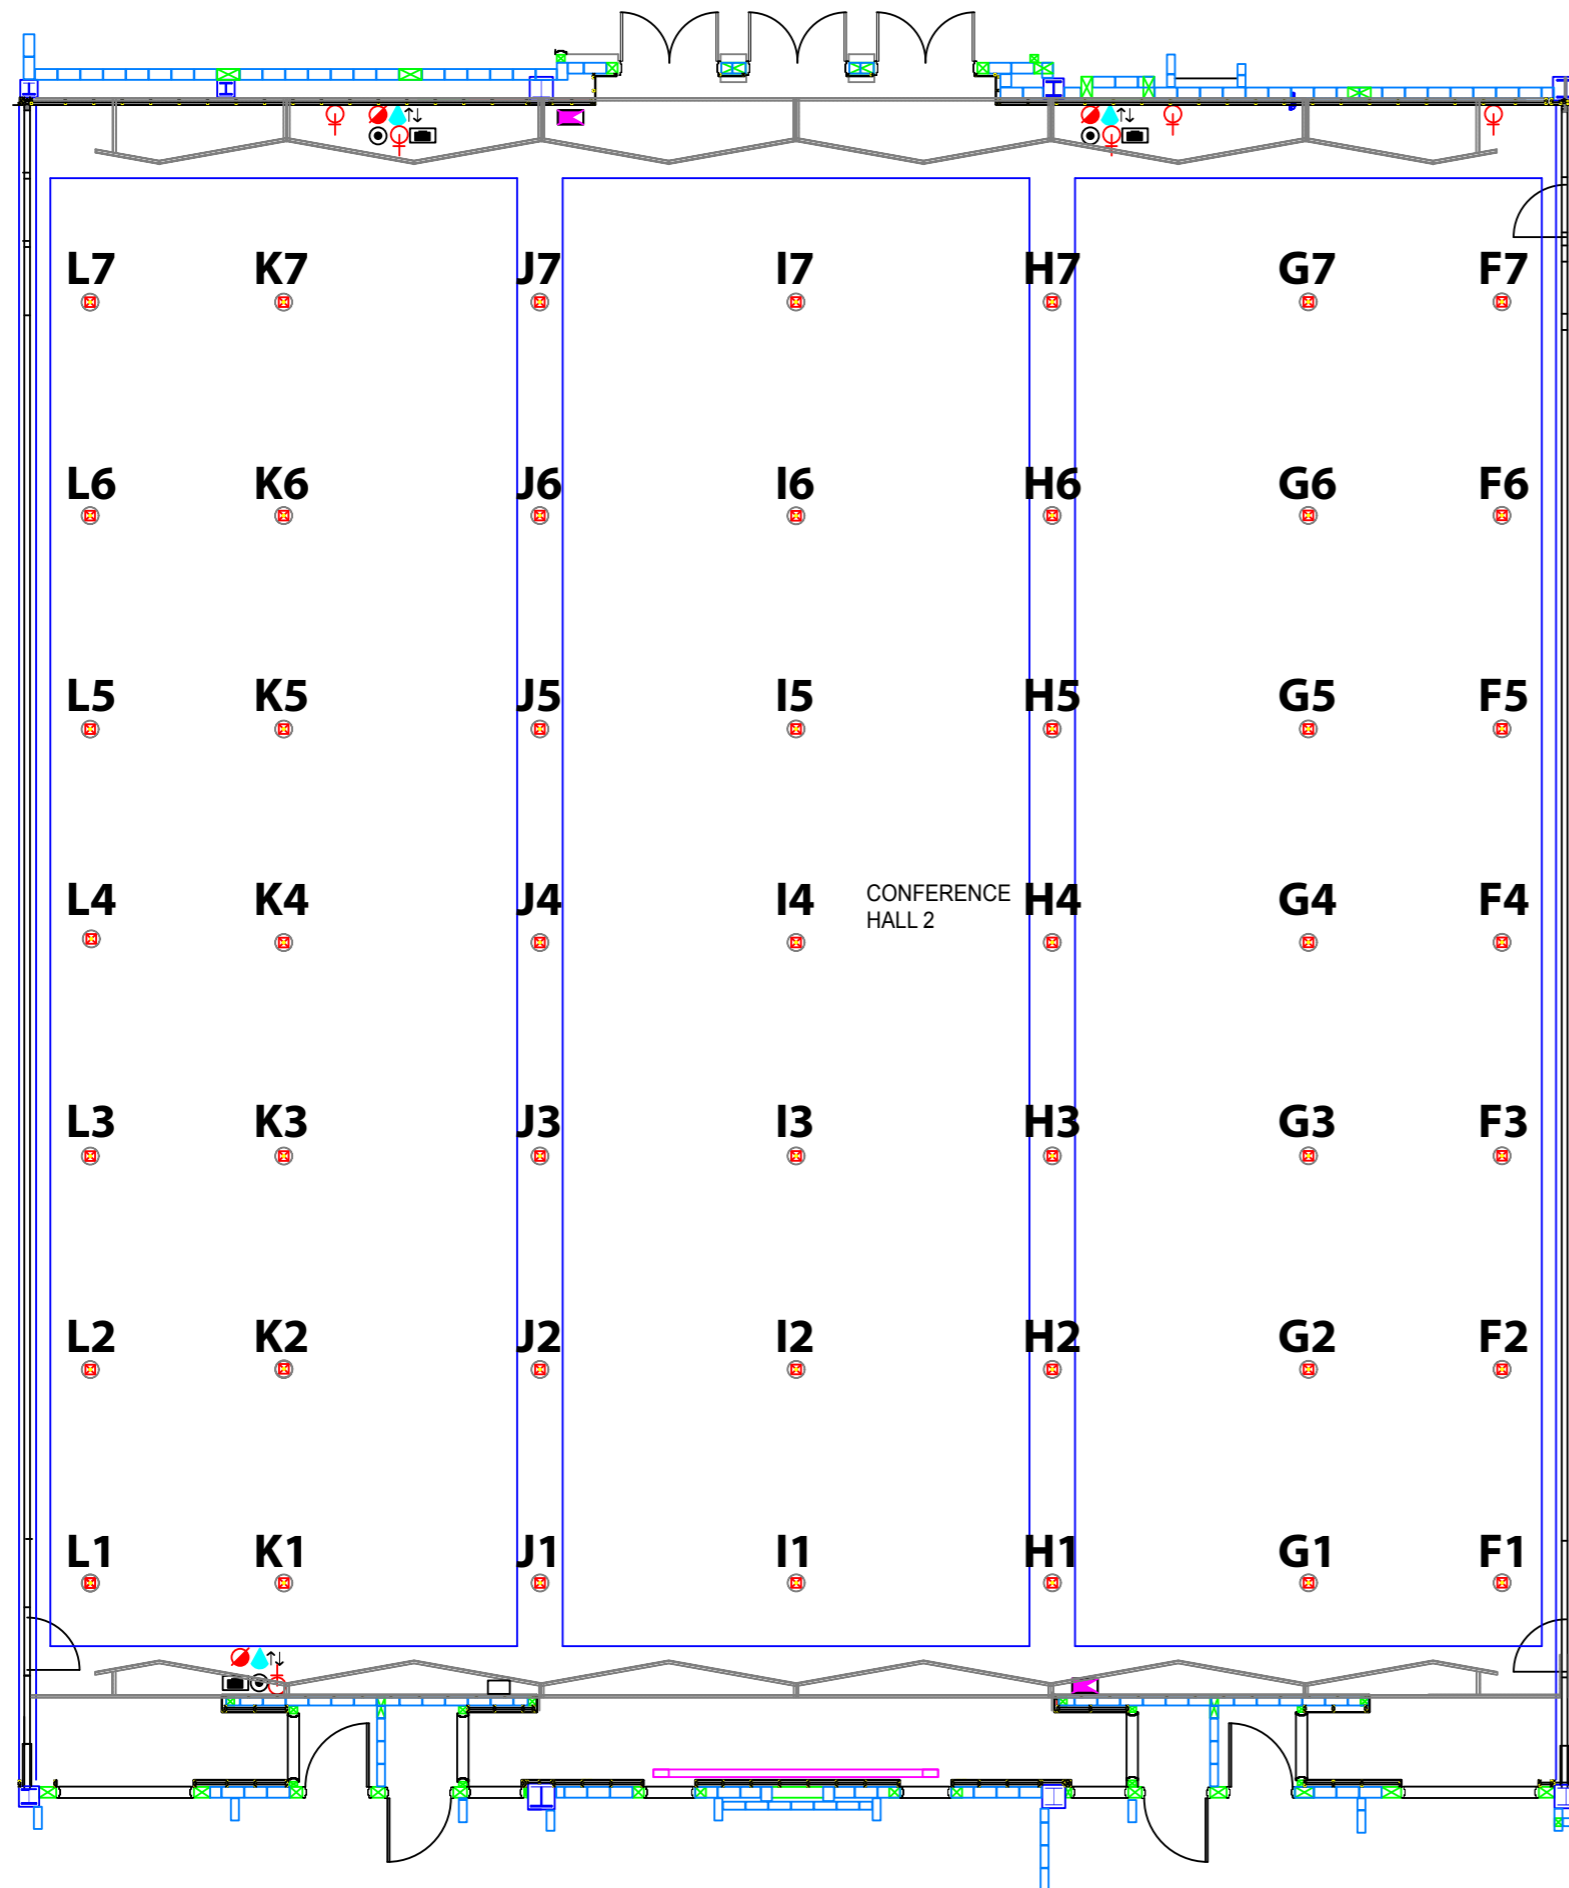

CONFERENCE HALL 2 REFLECTED CEILING PLAN

LEGENDS:

	10 WATT CEILING SPEAKER		HIDDEN FLUORESCENT LIGHT
	AV SPEAKER		QT32 250W
	SPRINKLER		PAR56 300W
	PHOTOELECTRIC SMOKE DETECTOR		TRION UPLIGHT
	RIGGING POINT		2 x QR111 Pin Spot
	1200MM 4 SLOT AIR RETURN GRILL		1 x QR111 Pin Spot
	450MM X 450MM ACCESS PANEL		

LEGENDS:

	2 X 13 AMP OUTLET		100 AMP 3 PHASE (LUG TAP IN)
	2 X 13 AMP / DATA X 4		
	RGB/MIKE PATCHING		
	WATER / WASTE		
	32 AMP 3 PHASE		
	SATELLITE		
	DATA POINT		

SCALE

KUALA LUMPUR
CONVENTION CENTRE

COMMERCE • CULTURE • COLOUR
Copyright © Kuala Lumpur Convention Centre 2006