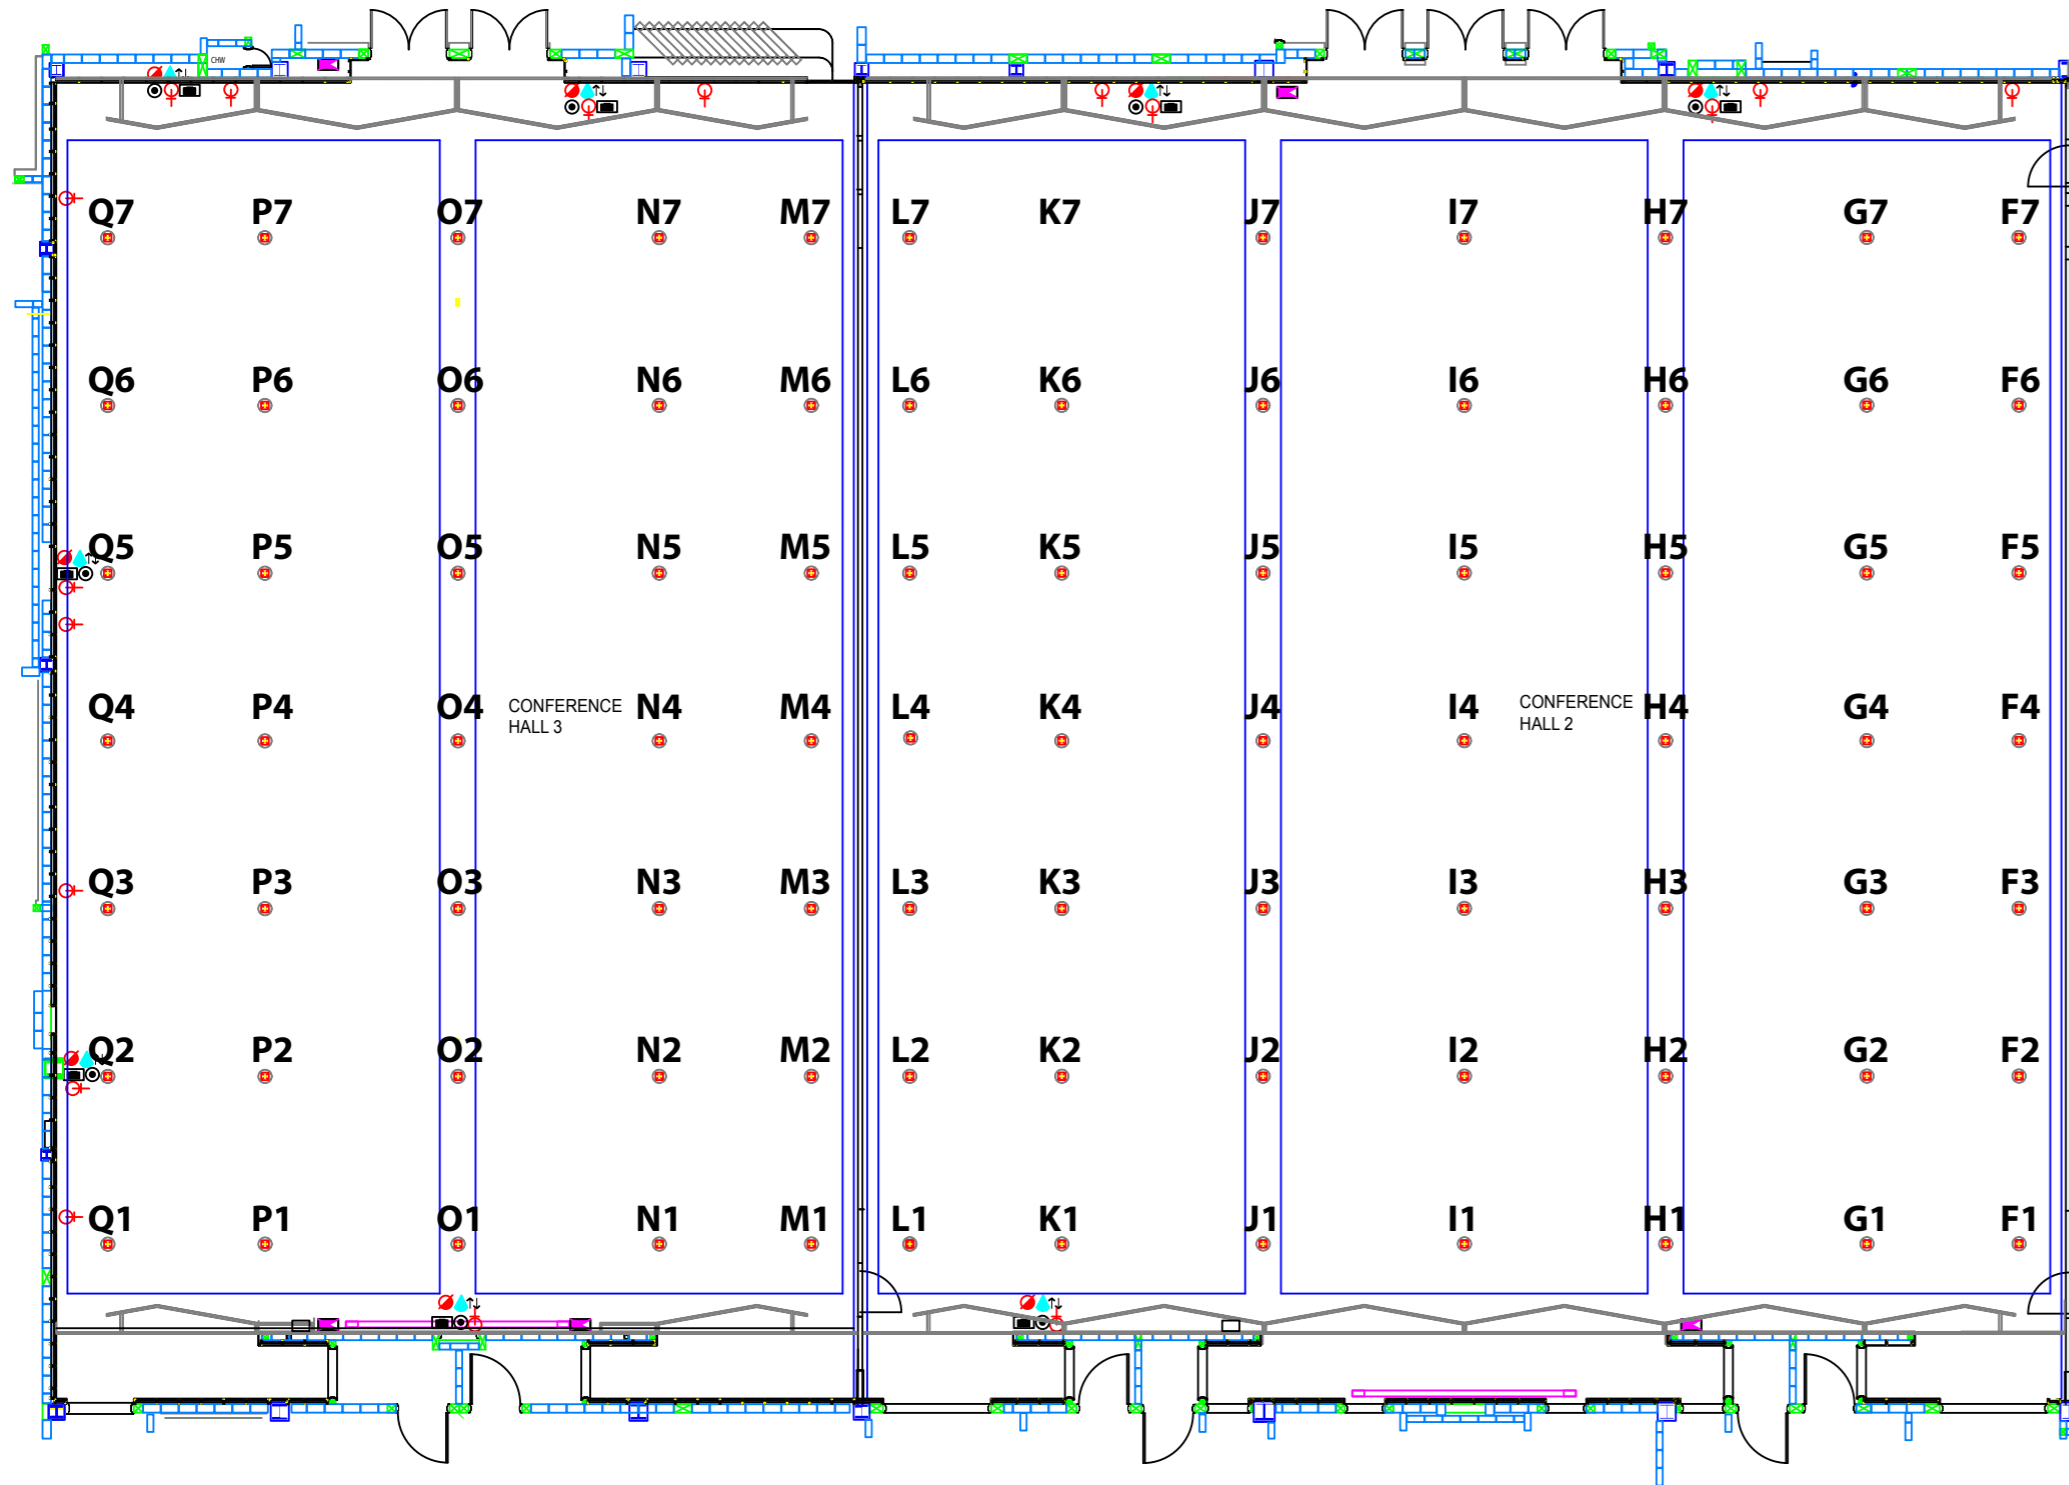

CONFERENCE HALL 2 & 3 REFLECTED CEILING PLAN

LEGENDS:

	10 WATT CEILING SPEAKER		HIDDEN FLUORESCENT LIGHT
	AV SPEAKER		QT32 250W
	SPRINKLER		PARS6 300W
	PHOTOELECTRIC SMOKE DETECTOR		TRION UPLIGHT
	RIGGING POINT		2 x QR111 Ptn Spot
	1200MM 4 SLOT AIR RETURN GRILL		1 x QR111 Ptn Spot
	450MM X 450MM ACCESS PANEL		

LEGENDS:

	2 X 13 AMP OUTLET		100 AMP 3 PHASE (LUG TAP IN)
	2 X 13 AMP / DATA X 4		
	RGB/MKE PATCHING		
	WATER / WASTE		
	32 AMP 3 PHASE		
	SATELLITE		
	DATA POINT		

SCALE

KUALA LUMPUR
CONVENTION CENTRE

COMMERCE • CULTURE • COLOUR