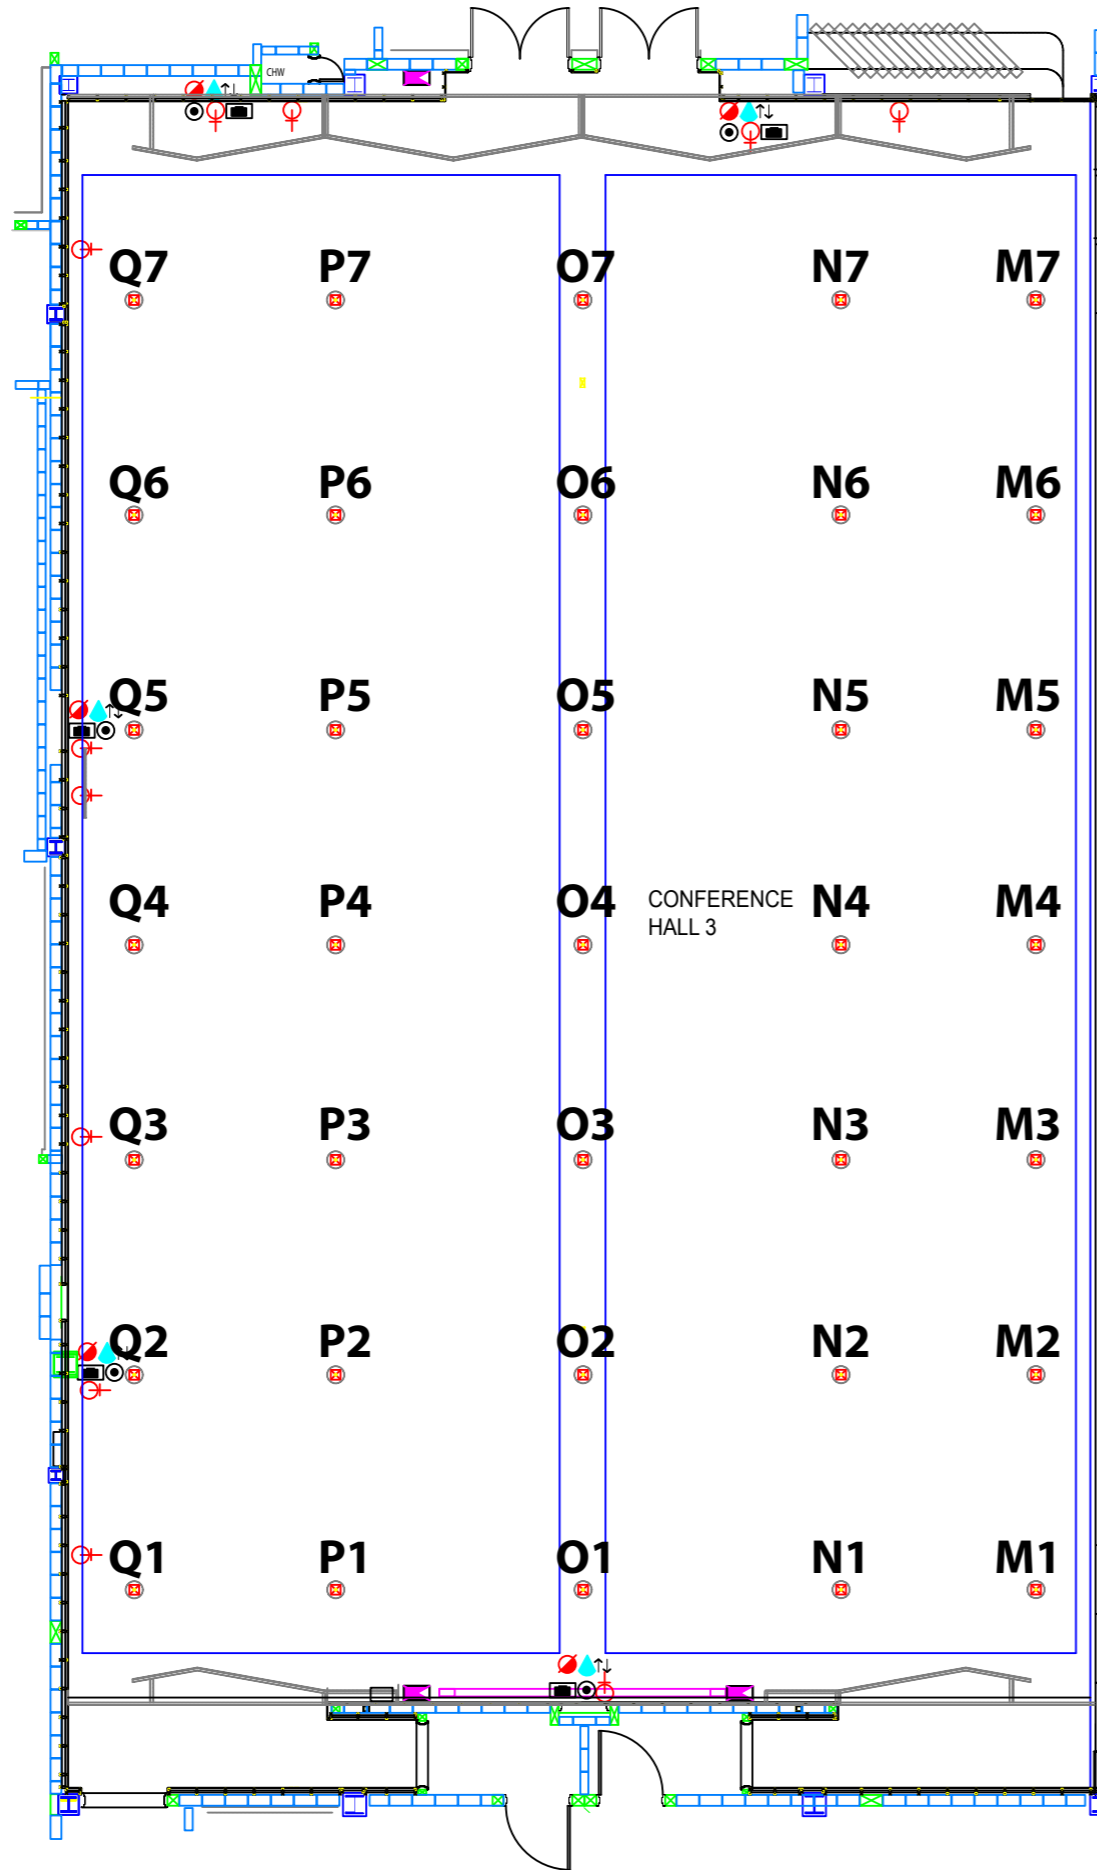

CONFERENCE HALL 3 REFLECTED CEILING PLAN

LEGENDS:

	10 WATT CEILING SPEAKER		HIDDEN FLUORESCENT LIGHT
	AV SPEAKER		QT32 250W
	SPRINKLER		PAR56 300W
	PHOTOELECTRIC SMOKE DETECTOR		TRION UPLIGHT
	RIGGING POINT		2 x QR111 Pin Spot
	1200MM 4 SLOT AIR RETURN GRILL		1 x QR111 Pin Spot
	450MM X 450MM ACCESS PANEL		

LEGENDS:

	2 X 13 AMP OUTLET		100 AMP 3 PHASE (LUG TAP IN)
	2 X 13 AMP / DATA X 4		
	RGB/MIKE PATCHING		
	WATER / WASTE		
	32 AMP 3 PHASE		
	SATELLITE		
	DATA POINT		

SCALE

KUALA LUMPUR
CONVENTION CENTRE

COMMERCE • CULTURE • COLOUR
Copyright © Kuala Lumpur Convention Centre 2006