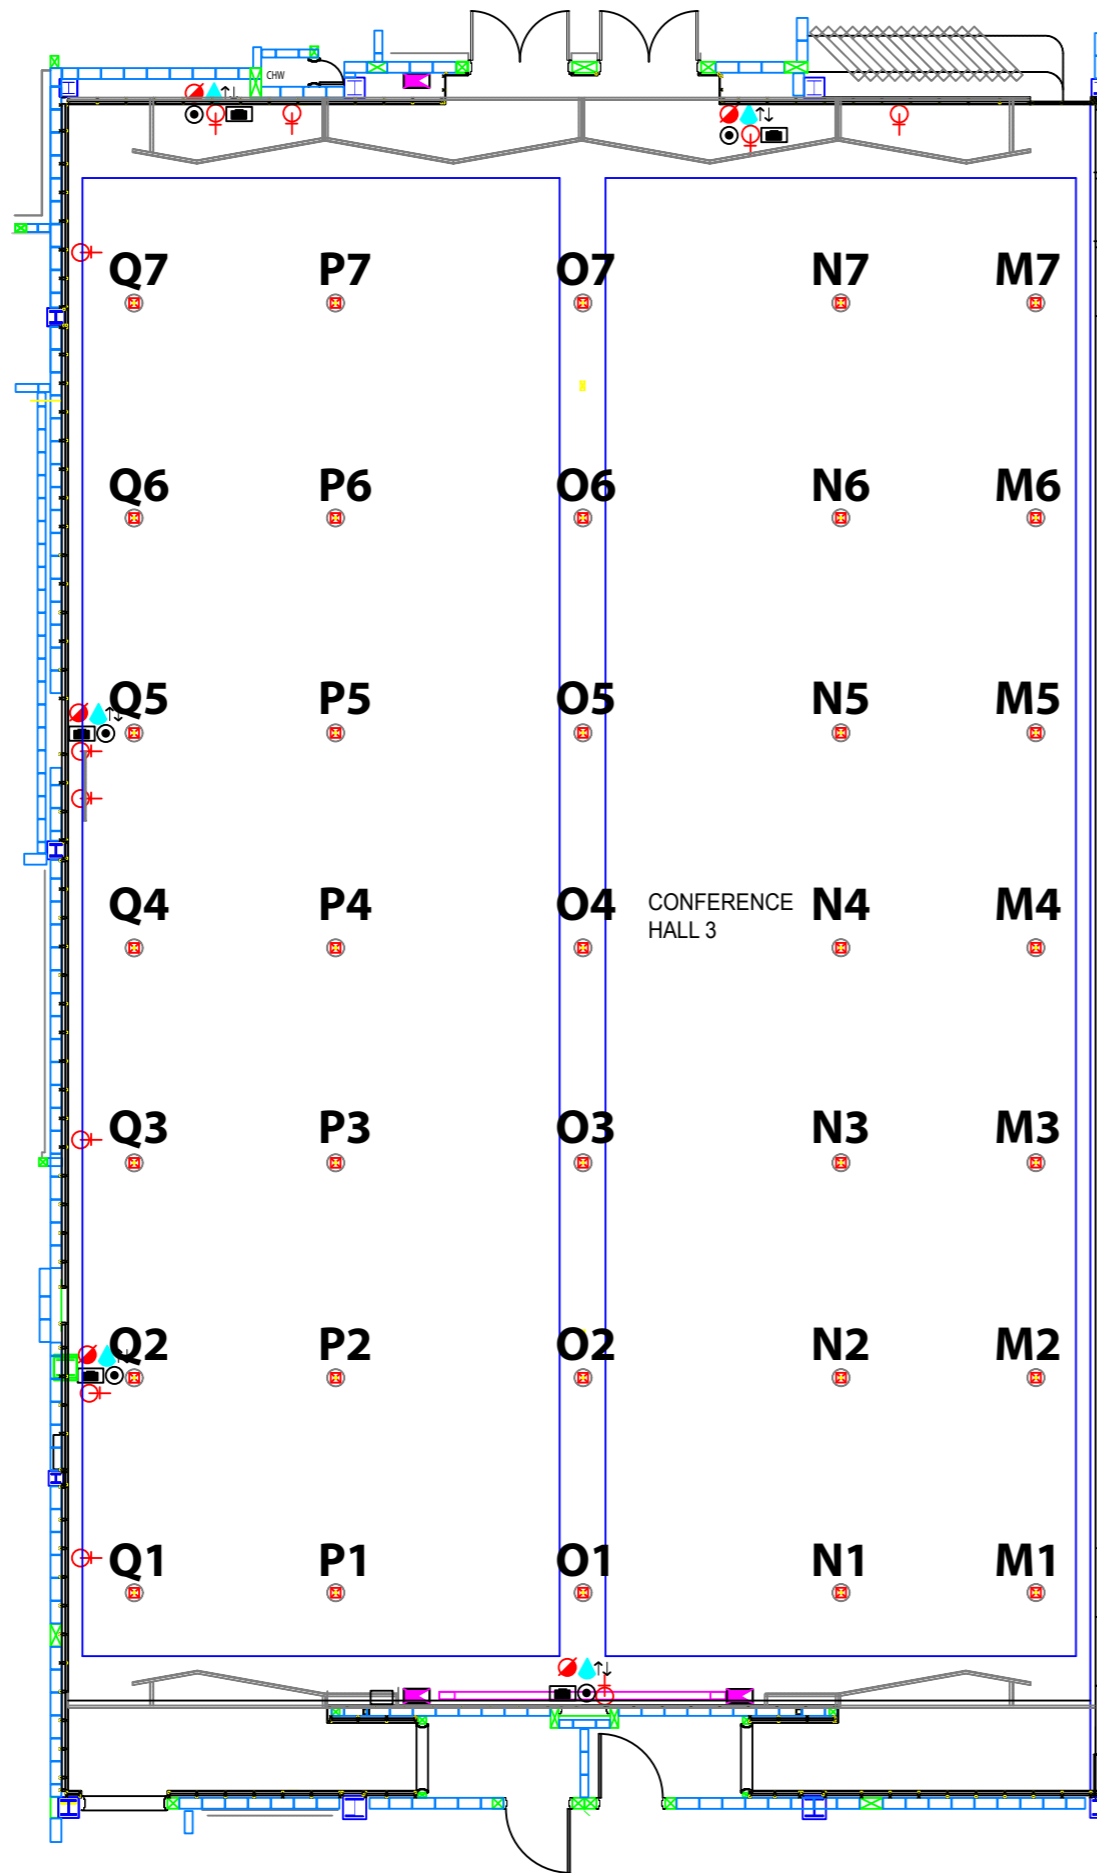

# CONFERENCE HALL 3 REFLECTED CEILING PLAN

LEGENDS:

	10 WATT CEILING SPEAKER		HIDDEN FLUORESCENT LIGHT
	AV SPEAKER		QT32 250W
	SPRINKLER		PAR56 300W
	PHOTOELECTRIC SMOKE DETECTOR		TRION UPLIGHT
	RIGGING POINT		2 x QR111 Pin Spot
	1200MM 4 SLOT AIR RETURN GRILL		1 x QR111 Pin Spot
	450MM X 450MM ACCESS PANEL		

LEGENDS:

	2 X 13 AMP OUTLET		100 AMP 3 PHASE ( LUG TAP IN )
	2 X 13 AMP / DATA X 4		
	RGB/MIKE PATCHING		
	WATER / WASTE		
	32 AMP 3 PHASE		
	SATELLITE		
	DATA POINT		

SCALE

KUALA LUMPUR  
CONVENTION CENTRE