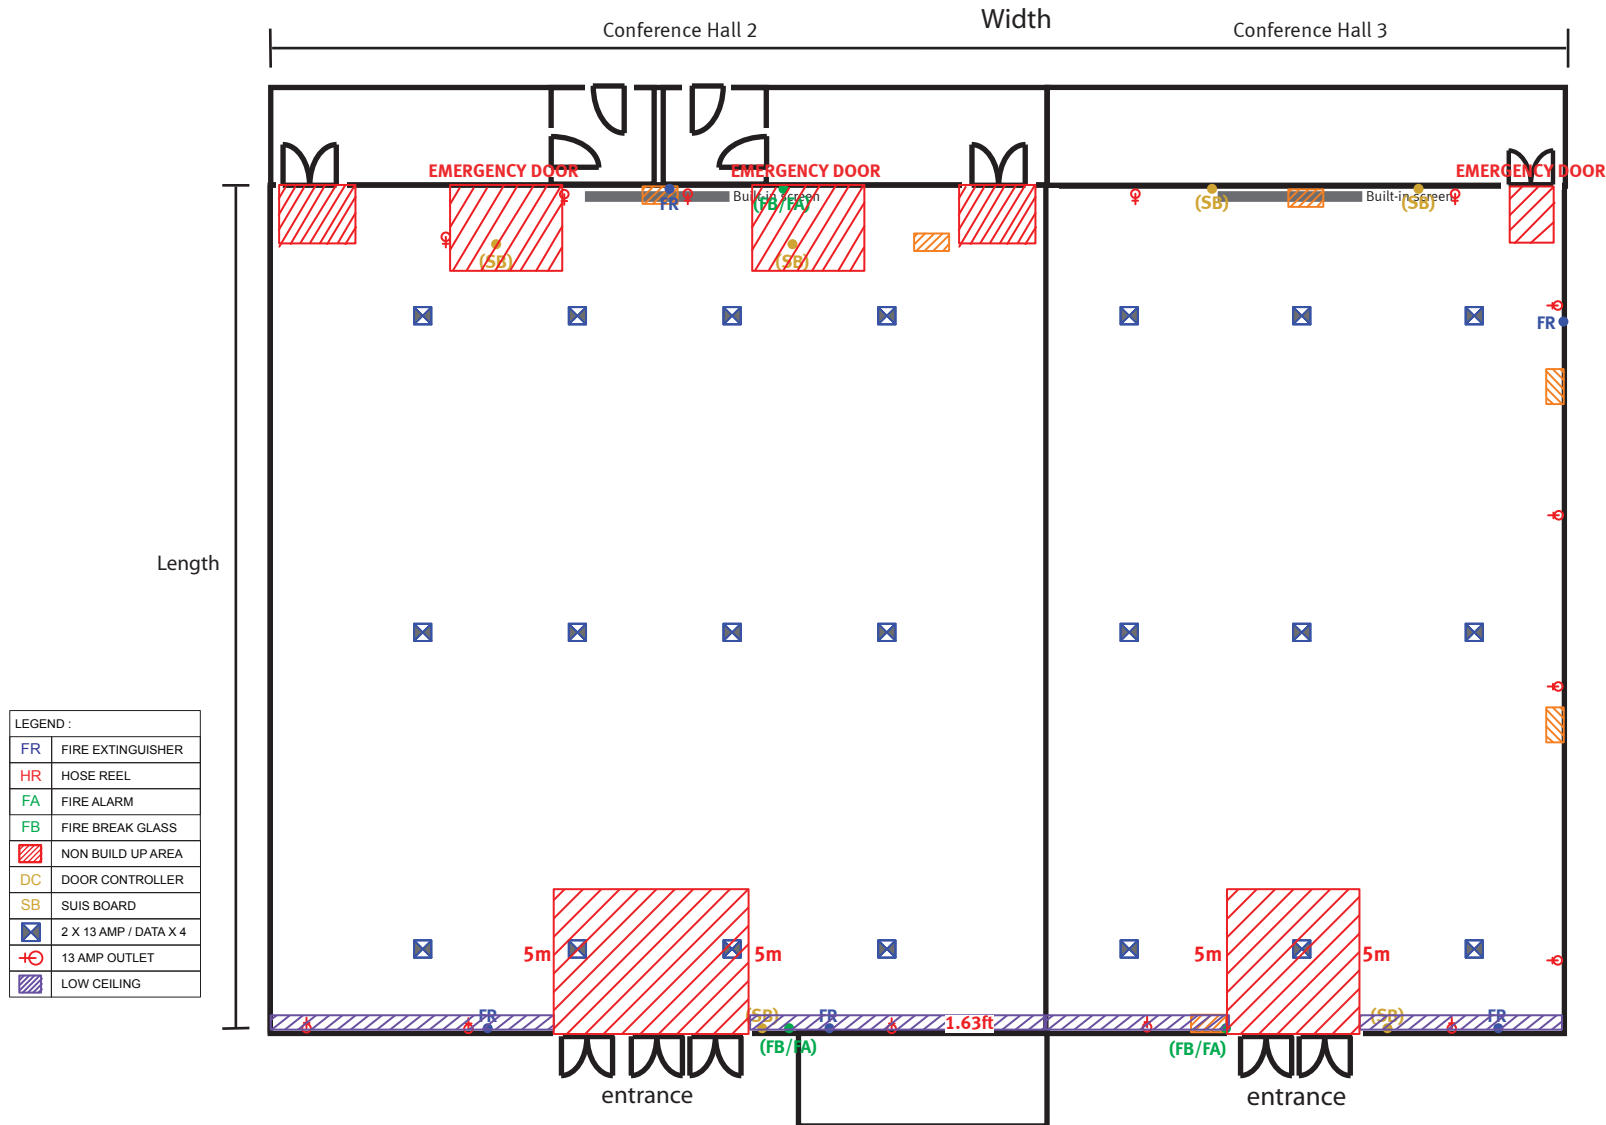

Kuala Lumpur Convention Centre

CONFERENCE HALL 2 & 3

KUALA LUMPUR
CONVENTION CENTRE
EVT FP009

L : 29.0 m x W : 44.85 m x H : 9.0 M

LEGEND :

FR	FIRE EXTINGUISHER
HR	HOSE REEL
FA	FIRE ALARM
FB	FIRE BREAK GLASS
[Red Hatched]	NON BUILD UP AREA
DC	DOOR CONTROLLER
SB	SUIS BOARD
[Blue Square]	2 X 13 AMP / DATA X 4
[Red Circle]	13 AMP OUTLET
[Blue Hatched]	LOW CEILING